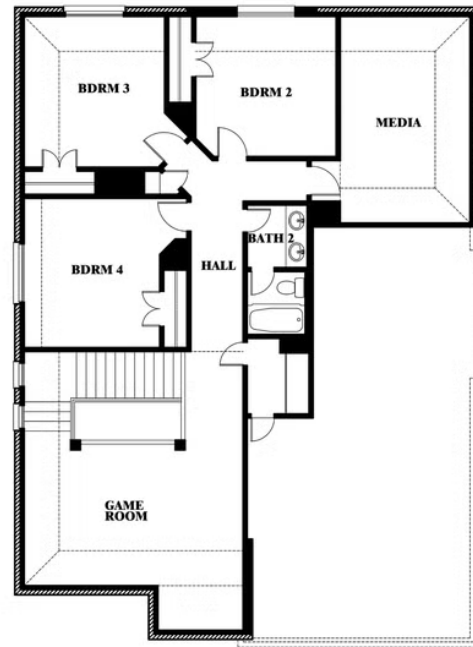

Dewberry II

PARKS AT PANCHASARP FARMS

321 RICHARD STREET, BURLESON, TX 76028

Dewberry II