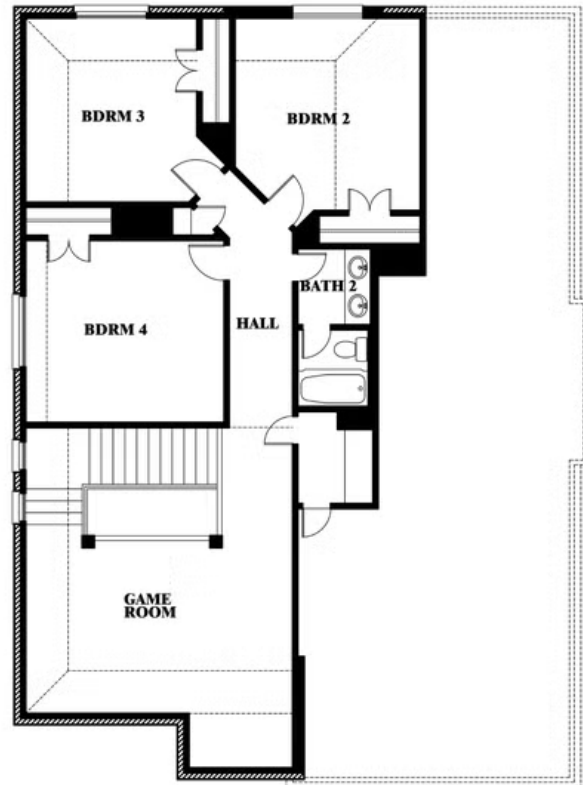

ELEVATION CS

ELEVATION D

ELEVATION D

Dewberry

PARKS AT PANCHASARP FARMS

321 RICHARD STREET, BURLESON, TX 76028

Dewberry

This brochure is for general informational purposes and is to be used as a guide only. Changes may be made during the development process and floorplans, dimensions, fixtures, fittings, finishes and specifications are subject to change without notice. Window placement, balcony configuration, wardrobe sizes and living areas may vary slightly within each plan type. EQUAL HOUSING OPPORTUNITY