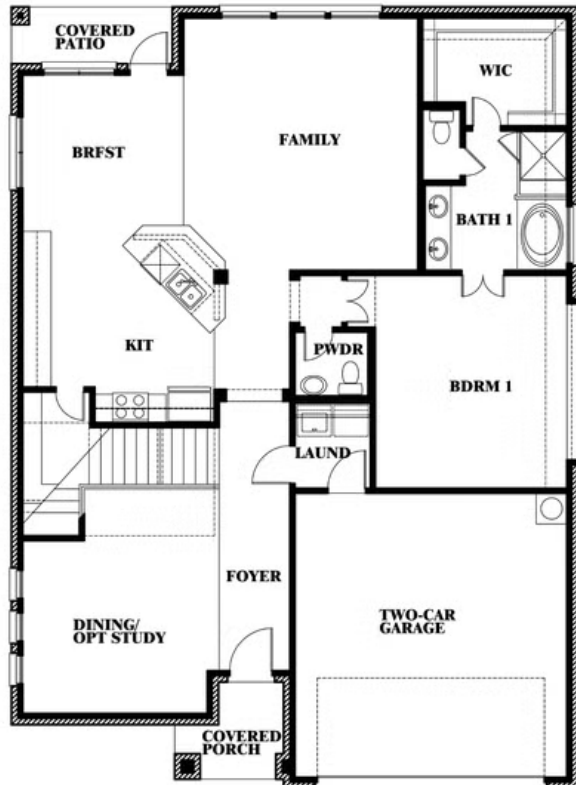

Dewberry

CLASSIC SERIES

PARKS AT PANCHASARP FARMS

321 RICHARD STREET, BURLESON, TX 76028

HOMES FROM

\$462,990 - \$482,990

2,820
SQUARE FEET

4
BEDROOMS

2.5
BATHROOMS

2
CAR GARAGE

ELEVATION C

ELEVATION AS

ELEVATION AS

ELEVATION A

ELEVATION A

ELEVATION CS

ELEVATION CS

ELEVATION D

ELEVATION D

Dewberry

PARKS AT PANCHASARP FARMS

321 RICHARD STREET, BURLESON, TX 76028

Dewberry

This brochure is for general informational purposes and is to be used as a guide only. Changes may be made during the development process and floorplans, dimensions, fixtures, fittings, finishes and specifications are subject to change without notice. Window placement, balcony configuration, wardrobe sizes and living areas may vary slightly within each plan type. EQUAL HOUSING OPPORTUNITY