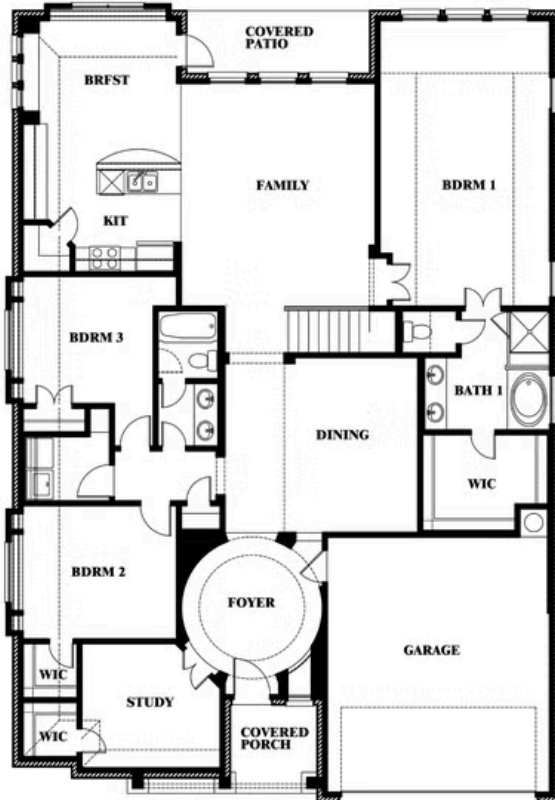

Carolina III

HOMES FROM

\$485,990 - \$505,990

CLASSIC SERIES

PARKS AT PANCHASARP FARMS

321 RICHARD STREET, BURLESON, TX 76028

3,067
SQUARE FEET

4
BEDROOMS

3.0
BATHROOMS

2
CAR GARAGE

Carolina III

PARKS AT PANCHASARP FARMS

321 RICHARD STREET, BURLESON, TX 76028

Carolina III

This brochure is for general informational purposes and is to be used as a guide only. Changes may be made during the development process and floorplans, dimensions, fixtures, fittings, finishes and specifications are subject to change without notice. Window placement, balcony configuration, wardrobe sizes and living areas may vary slightly within each plan type. EQUAL HOUSING OPPORTUNITY