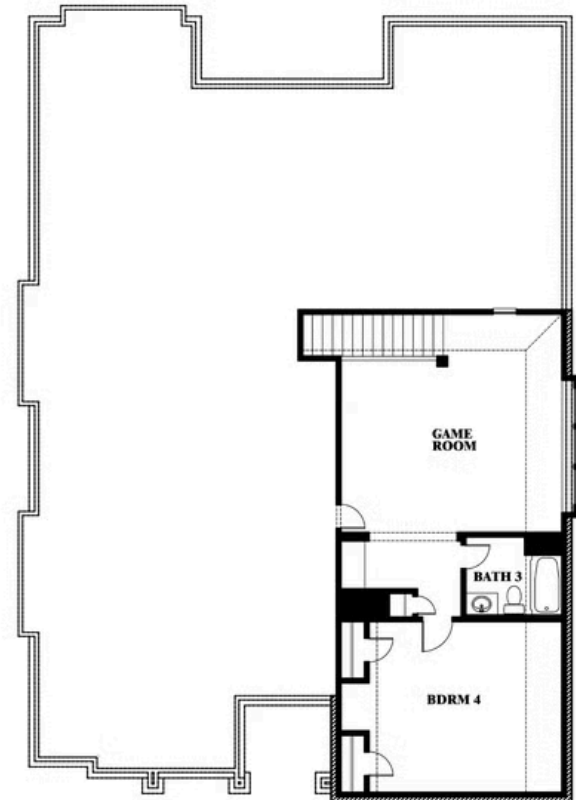

Carolina III

HOMES FROM

\$485,990 - \$505,990

CLASSIC SERIES

PARKS AT PANCHASARP FARMS

321 RICHARD STREET, BURLESON, TX 76028

3,067
SQUARE FEET

4
BEDROOMS

3.0
BATHROOMS

2
CAR GARAGE

Carolina III

PARKS AT PANCHASARP FARMS

321 RICHARD STREET, BURLESON, TX 76028

Carolina III

This brochure is for general informational purposes and is to be used as a guide only. Changes may be made during the development process and floorplans, dimensions, fixtures, fittings, finishes and specifications are subject to change without notice. Window placement, balcony configuration, wardrobe sizes and living areas may vary slightly within each plan type. EQUAL HOUSING OPPORTUNITY