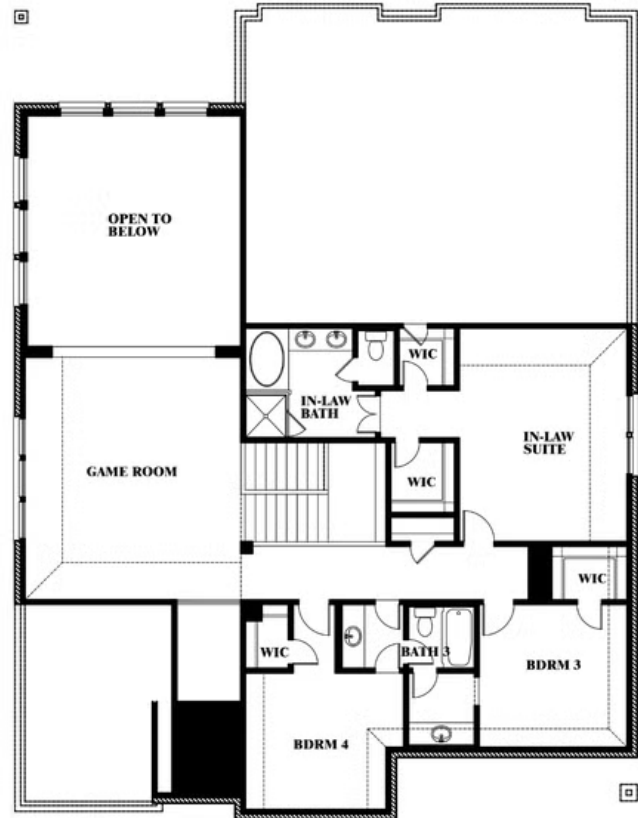

Bellflower III

CLASSIC SERIES

PARKS AT PANCHASARP FARMS

321 RICHARD STREET, BURLESON, TX 76028

HOMES FROM

\$584,990 - \$604,990

3,979
SQUARE FEET

5
BEDROOMS

4.5
BATHROOMS

2
CAR GARAGE

Bellflower III

PARKS AT PANCHASARP FARMS

321 RICHARD STREET, BURLESON, TX 76028

BELLFLOWER III FLOOR PLAN

Bellflower III

This brochure is for general informational purposes and is to be used as a guide only. Changes may be made during the development process and floorplans, dimensions, fixtures, fittings, finishes and specifications are subject to change without notice. Window placement, balcony configuration, wardrobe sizes and living areas may vary slightly within each plan type. EQUAL HOUSING OPPORTUNITY