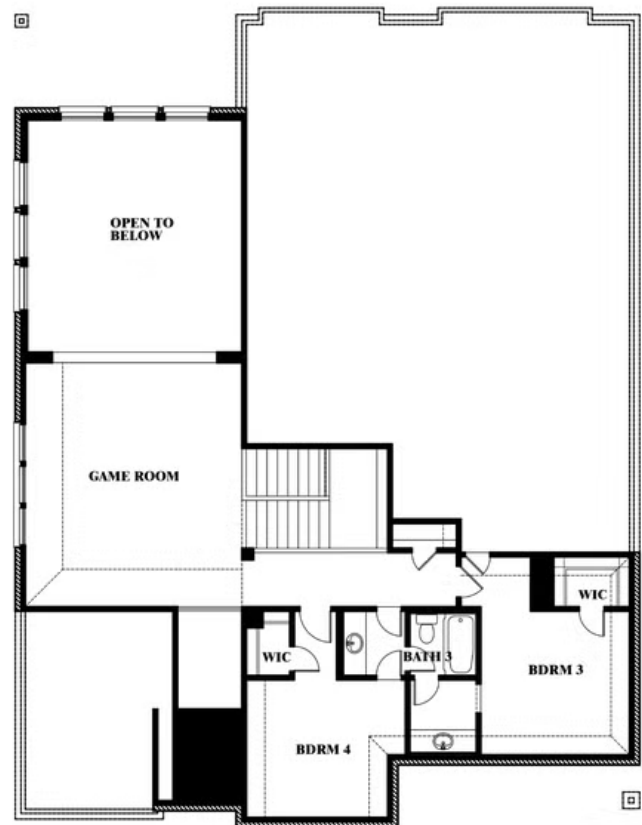

Bellflower

HOMES FROM

\$534,990 - \$554,990

CLASSIC SERIES

PARKS AT PANCHASARP FARMS

321 RICHARD STREET, BURLESON, TX 76028

3,527
SQUARE FEET

4
BEDROOMS

3.5
BATHROOMS

2
CAR GARAGE

ELEVATION D

ELEVATION A

ELEVATION A

ELEVATION AS

ELEVATION AS

ELEVATION B

ELEVATION B

ELEVATION C

ELEVATION C

Bellflower

PARKS AT PANCHASARP FARMS

321 RICHARD STREET, BURLESON, TX 76028

Bellflower

This brochure is for general informational purposes and is to be used as a guide only. Changes may be made during the development process and floorplans, dimensions, fixtures, fittings, finishes and specifications are subject to change without notice. Window placement, balcony configuration, wardrobe sizes and living areas may vary slightly within each plan type. EQUAL HOUSING OPPORTUNITY