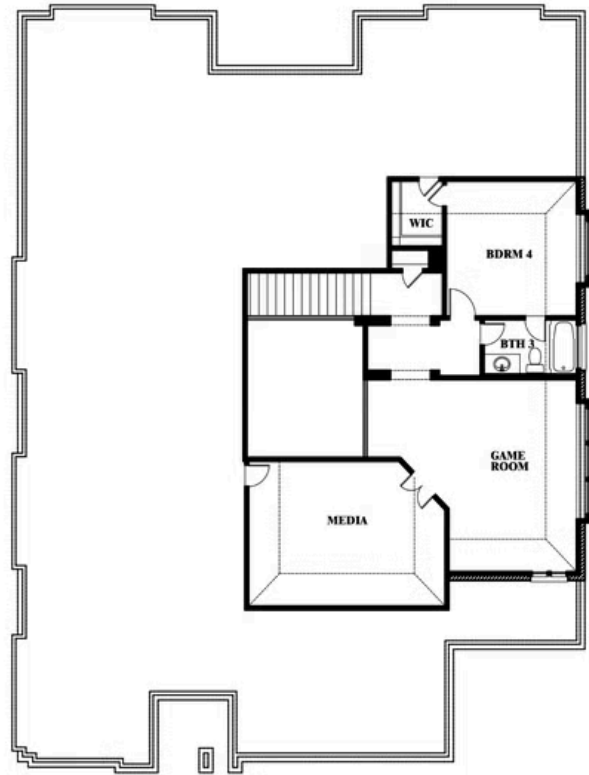

Primrose FE V

HOMES FROM
\$599,990

CLASSIC SERIES

PARKS AT PANCHASARP FARMS 65

2641 ALYSSA STREET, BURLESON, TX 76028

3,733
SQUARE FEET

4
BEDROOMS

3.5
BATHROOMS

Primrose FE V

PARKS AT PANCHASARP FARMS 65
2641 ALYSSA STREET, BURLESON, TX 76028

Primrose FE V

This brochure is for general informational purposes and is to be used as a guide only. Changes may be made during the development process and floorplans, dimensions, fixtures, fittings, finishes and specifications are subject to change without notice. Window placement, balcony configuration, wardrobe sizes and living areas may vary slightly within each plan type. EQUAL HOUSING OPPORTUNITY