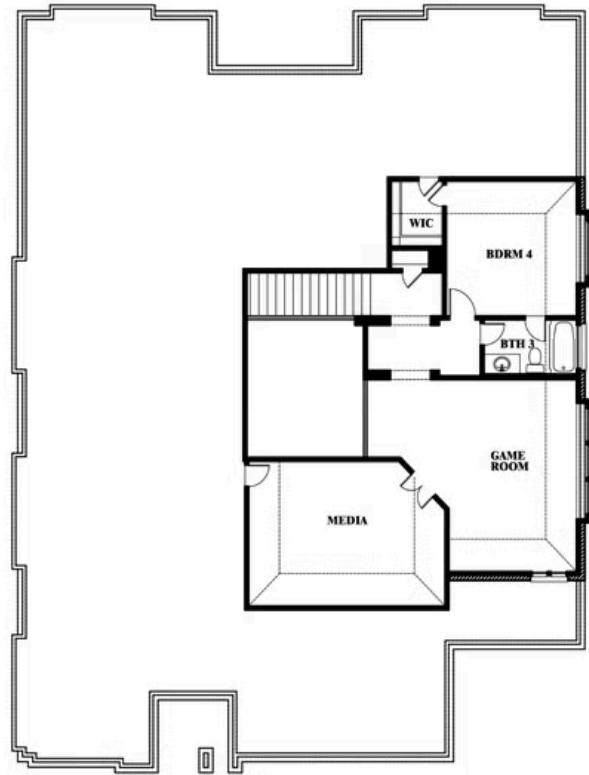

Primrose FE V

PARKS AT PANCHASARP FARMS 65
2641 ALYSSA STREET, BURLESON, TX 76028

Primrose FE V

This brochure is for general informational purposes and is to be used as a guide only. Changes may be made during the development process and floorplans, dimensions, fixtures, fittings, finishes and specifications are subject to change without notice. Window placement, balcony configuration, wardrobe sizes and living areas may vary slightly within each plan type. EQUAL HOUSING OPPORTUNITY

Document generated Feb 5, 2025. Prices, plans, square footage, features and materials are subject to change at any time without notice and vary among communities. Listed prices are for informational purposes only, are not binding, and do not create any contractual obligation(s). The price of any home is dependent on numerous factors, all of which are unique to a specific home, and is not guaranteed until specified in a binding contract. Pricing of elevations and additional optional beds/baths vary per plan. Some plans require a premium homesite. Please ask the Community Manager for details. Renderings of homes are artist concepts and may not reflect exact colors and materials.