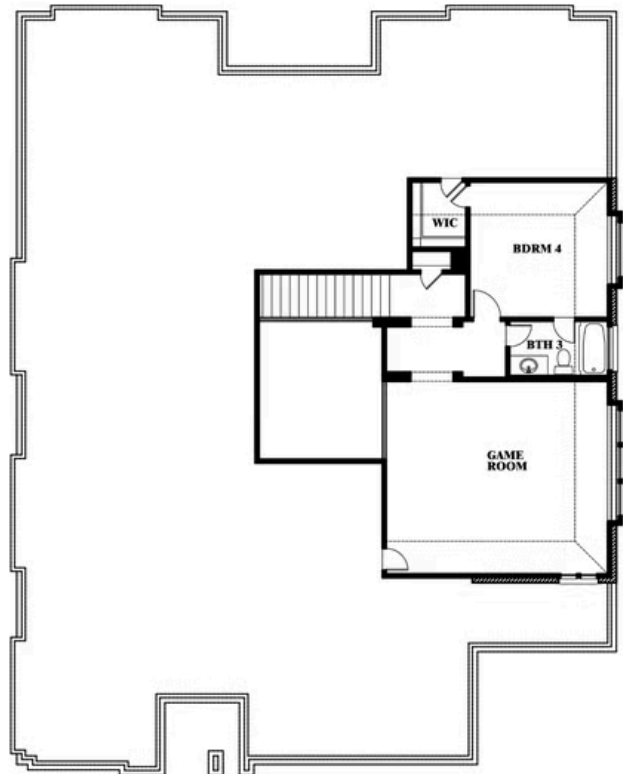

Primrose FE IV

HOMES FROM
\$589,990

CLASSIC SERIES

PARKS AT PANCHASARP FARMS 65
2641 ALYSSA STREET, BURLESON, TX 76028

3,543
SQUARE FEET

3
BEDROOMS

3.5
BATHROOMS

3
CAR GARAGE

Primrose FE IV

PARKS AT PANCHASARP FARMS 65
2641 ALYSSA STREET, BURLESON, TX 76028

Primrose FE IV

This brochure is for general informational purposes and is to be used as a guide only. Changes may be made during the development process and floorplans, dimensions, fixtures, fittings, finishes and specifications are subject to change without notice. Window placement, balcony configuration, wardrobe sizes and living areas may vary slightly within each plan type. EQUAL HOUSING OPPORTUNITY