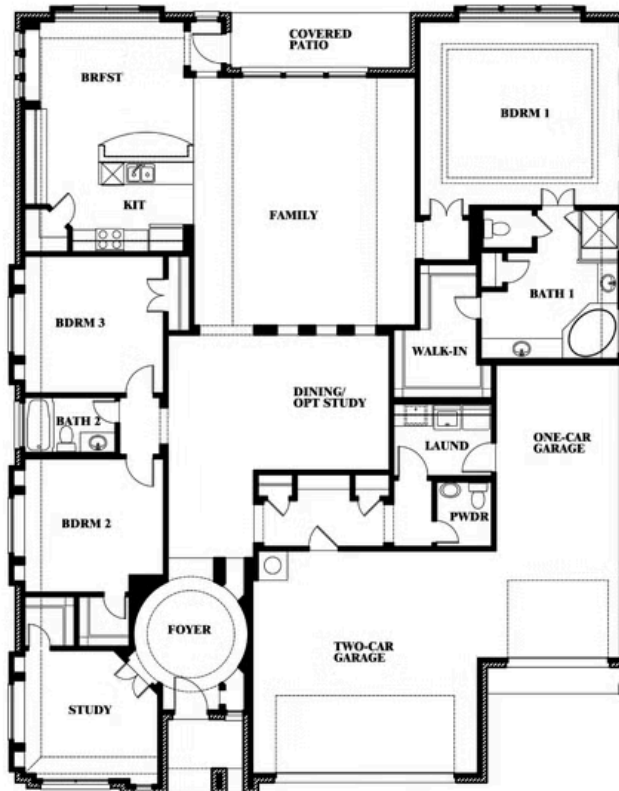

# Primrose FE

HOMES FROM  
**\$533,990**

CLASSIC SERIES

**PARKS AT PANCHASARP FARMS 65**  
2641 ALYSSA STREET, BURLESON, TX 76028

**2,775**  
SQUARE FEET

**3**  
BEDROOMS

**2.5**  
BATHROOMS

**3**  
CAR GARAGE

# Primrose FE

**PARKS AT PANCHASARP FARMS 65**  
2641 ALYSSA STREET, BURLESON, TX 76028

Primrose FE

This brochure is for general informational purposes and is to be used as a guide only. Changes may be made during the development process and floorplans, dimensions, fixtures, fittings, finishes and specifications are subject to change without notice. Window placement, balcony configuration, wardrobe sizes and living areas may vary slightly within each plan type. EQUAL HOUSING OPPORTUNITY