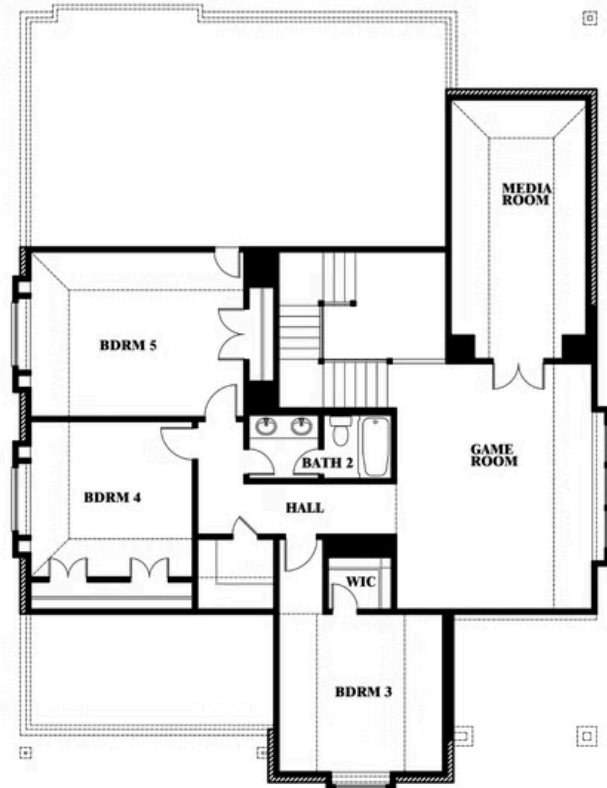

Magnolia II

HOMES FROM
\$519,990

CLASSIC SERIES

PARKS AT PANCHASARP FARMS 65
2641 ALYSSA STREET, BURLESON, TX 76028

3,430
SQUARE FEET

4
BEDROOMS

2.5
BATHROOMS

2
CAR GARAGE

Magnolia II

PARKS AT PANCHASARP FARMS 65
2641 ALYSSA STREET, BURLESON, TX 76028

MAGNOLIA II FLOOR PLAN

Magnolia II

This brochure is for general informational purposes and is to be used as a guide only. Changes may be made during the development process and floorplans, dimensions, fixtures, fittings, finishes and specifications are subject to change without notice. Window placement, balcony configuration, wardrobe sizes and living areas may vary slightly within each plan type. EQUAL HOUSING OPPORTUNITY