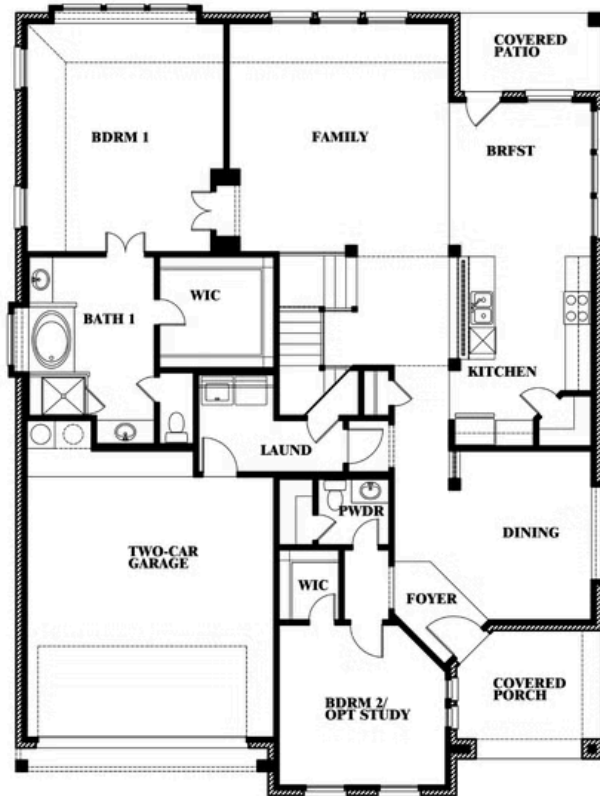

Magnolia II

HOMES FROM
\$519,990

CLASSIC SERIES

PARKS AT PANCHASARP FARMS 65
2641 ALYSSA STREET, BURLESON, TX 76028

3,430
SQUARE FEET

4
BEDROOMS

2.5
BATHROOMS

2
CAR GARAGE

Magnolia II

PARKS AT PANCHASARP FARMS 65
2641 ALYSSA STREET, BURLESON, TX 76028

MAGNOLIA II FLOOR PLAN

Magnolia II

This brochure is for general informational purposes and is to be used as a guide only. Changes may be made during the development process and floorplans, dimensions, fixtures, fittings, finishes and specifications are subject to change without notice. Window placement, balcony configuration, wardrobe sizes and living areas may vary slightly within each plan type. EQUAL HOUSING OPPORTUNITY