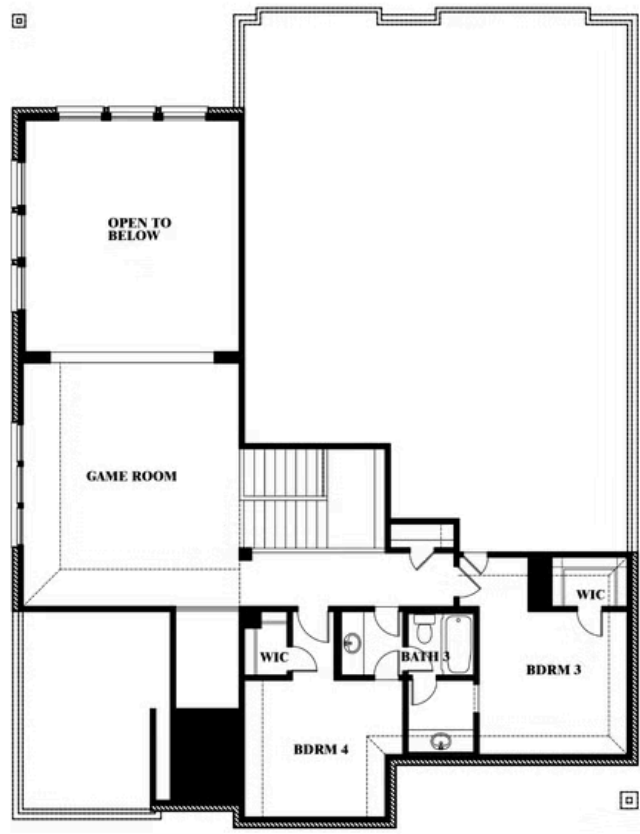

Bellflower

HOMES FROM
\$554,990

CLASSIC SERIES

PARKS AT PANCHASARP FARMS 65

2641 ALYSSA STREET, BURLESON, TX 76028

3,527
SQUARE FEET

4
BEDROOMS

3.5
BATHROOMS

2
CAR GARAGE

ELEVATION D

ELEVATION A

ELEVATION A

ELEVATION AS

ELEVATION AS

ELEVATION B

ELEVATION B

Bellflower

PARKS AT PANCHASARP FARMS 65
2641 ALYSSA STREET, BURLESON, TX 76028

BELLFLOWER FLOOR PLAN

Bellflower

This brochure is for general informational purposes and is to be used as a guide only. Changes may be made during the development process and floorplans, dimensions, fixtures, fittings, finishes and specifications are subject to change without notice. Window placement, balcony configuration, wardrobe sizes and living areas may vary slightly within each plan type. EQUAL HOUSING OPPORTUNITY