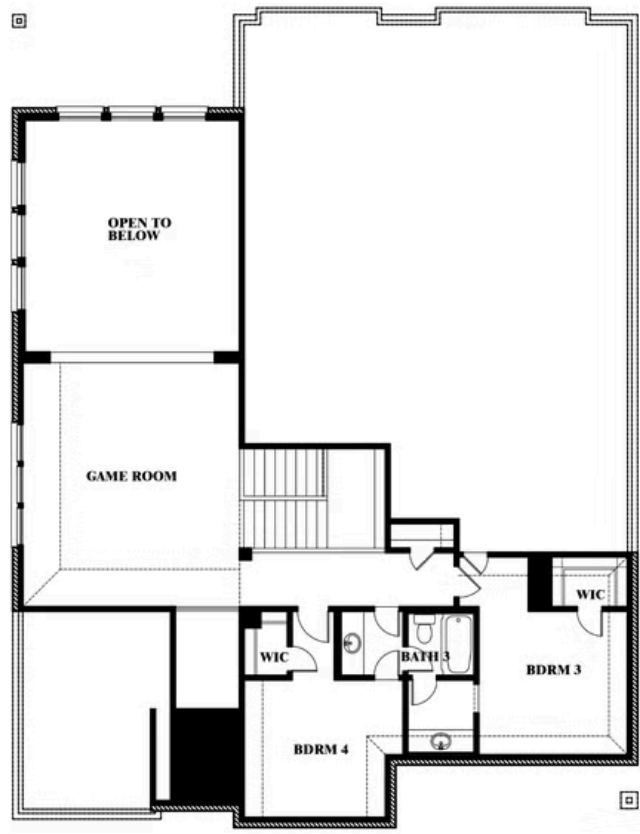

Bellflower

HOMES FROM
\$534,990

CLASSIC SERIES

PARKS AT PANCHASARP FARMS 55-60

2641 ALYSSA STREET, BURLESON, TX 76028

3,527
SQUARE FEET

4
BEDROOMS

3.5
BATHROOMS

2
CAR GARAGE

ELEVATION D

ELEVATION A

ELEVATION A

ELEVATION AS

ELEVATION AS

ELEVATION B

ELEVATION B

Bellflower

PARKS AT PANCHASARP FARMS 55-60
2641 ALYSSA STREET, BURLESON, TX 76028

BELLFLOWER FLOOR PLAN

Bellflower

This brochure is for general informational purposes and is to be used as a guide only. Changes may be made during the development process and floorplans, dimensions, fixtures, fittings, finishes and specifications are subject to change without notice. Window placement, balcony configuration, wardrobe sizes and living areas may vary slightly within each plan type. EQUAL HOUSING OPPORTUNITY