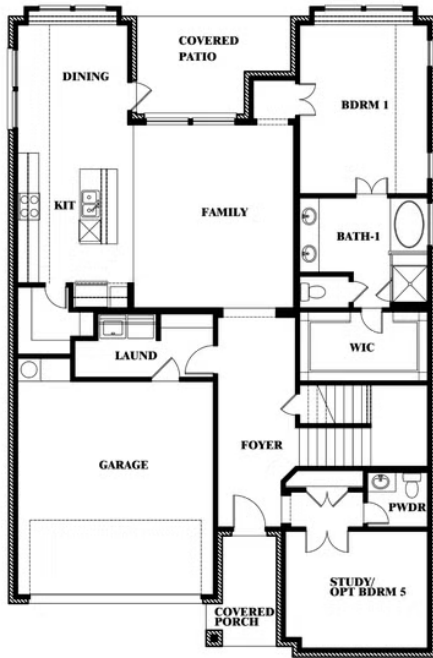

Violet

VIOLET FLOOR PLAN

ARCADIA TRAILS

121 EMPEROR OAK COURT, BALCH SPRINGS, TX 75181

Violet