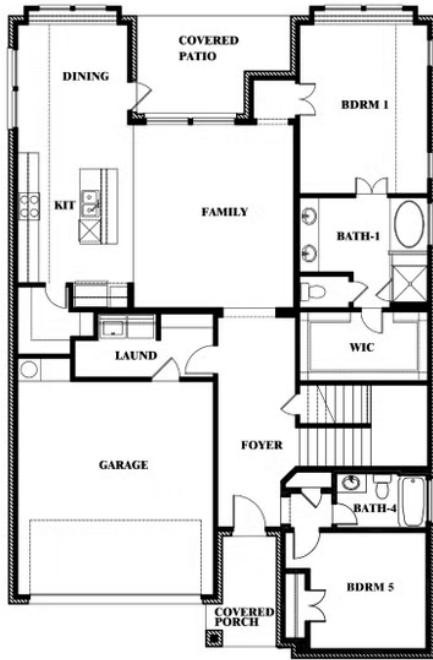

Violet

VIOLET FLOOR PLAN WITH OPTIONAL BEDROOM AT STUDY

ARCADIA TRAILS

121 EMPEROR OAK COURT, BALCH SPRINGS, TX 75181

Violet
Opt. Bed 5 & Bath 4 at Study