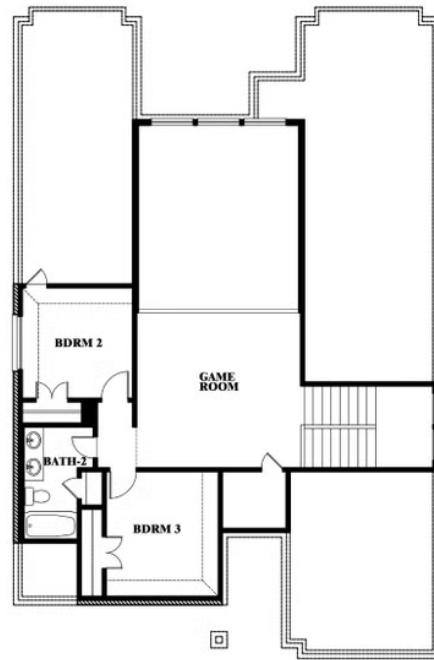

Violet

VIOLET FLOOR PLAN WITH OPTIONAL BEDROOM AT STUDY

ARCADIA TRAILS

121 EMPEROR OAK COURT, BALCH SPRINGS, TX 75181

Violet
Opt. Bed 5 & Bath 4 at Study