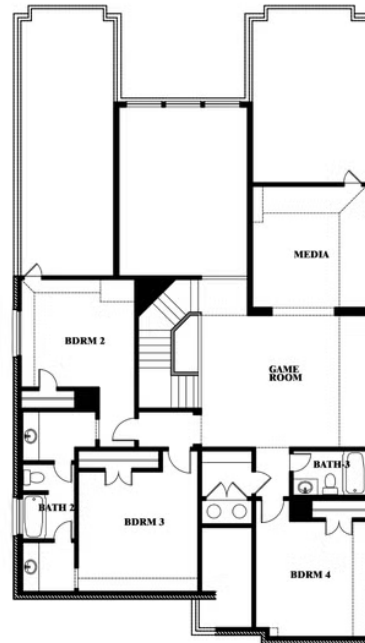

Rose II

ROSE II FLOOR PLAN

ARCADIA TRAILS

121 EMPEROR OAK COURT, BALCH SPRINGS, TX 75181

Rose II