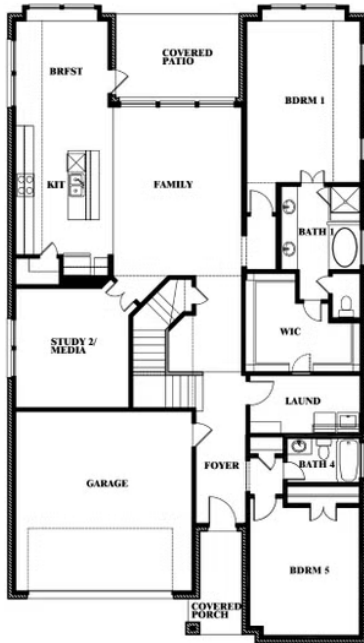

Rose II

ARCADIA TRAILS

121 EMPEROR OAK COURT, BALCH SPRINGS, TX 75181

ROSE II FLOOR PLAN WITH OPTIONAL BED & BATH AT STUDY

Rose II
Opt. Bed & Bath at Study