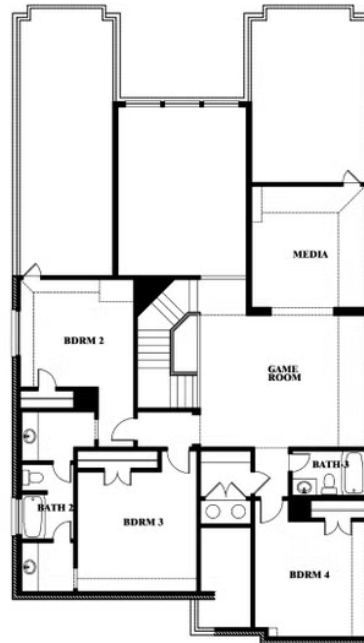

Rose II

ARCADIA TRAILS

121 EMPEROR OAK COURT, BALCH SPRINGS, TX 75181

ROSE II FLOOR PLAN WITH OPTIONAL BED & BATH AT STUDY

Rose II
Opt. Bed & Bath at Study