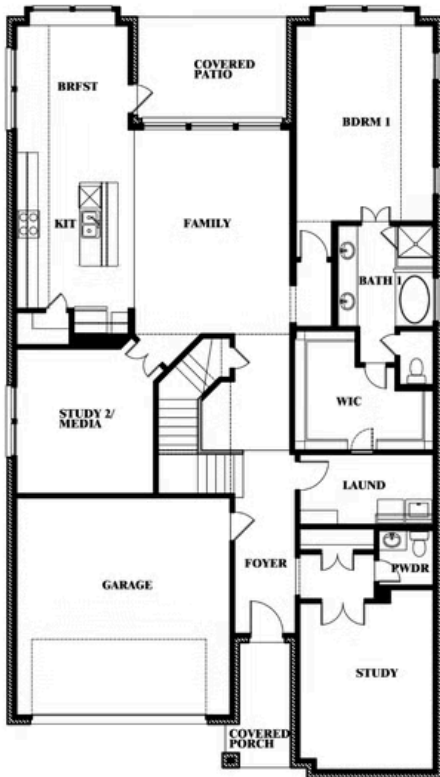

3.5
BATHROOMS

2
CAR GARAGE

ELEVATION D

ELEVATION C

ELEVATION C

ELEVATION B

ELEVATION B

ELEVATION AS

ELEVATION AS

ELEVATION A

ELEVATION A

Rose II

ROSE II FLOOR PLAN

ARCADIA TRAILS

121 EMPEROR OAK COURT, BALCH SPRINGS, TX 75181

Rose II

This brochure is for general informational purposes and is to be used as a guide only. Changes may be made during the development process and floorplans, dimensions, fixtures, fittings, finishes and specifications are subject to change without notice. Window placement, balcony configuration, wardrobe sizes and living areas may vary slightly within each plan type. EQUAL HOUSING OPPORTUNITY

Rose II

ARCADIA TRAILS

121 EMPEROR OAK COURT, BALCH SPRINGS, TX 75181

ROSE II FLOOR PLAN WITH OPTIONAL BED & BATH AT STUDY

Rose II Opt. Bed & Bath at Study

This brochure is for general informational purposes and is to be used as a guide only. Changes may be made during the development process and floorplans, dimensions, fixtures, fittings, finishes and specifications are subject to change without notice. Window placement, balcony configuration, wardrobe sizes and living areas may vary slightly within each plan type. EQUAL HOUSING OPPORTUNITY