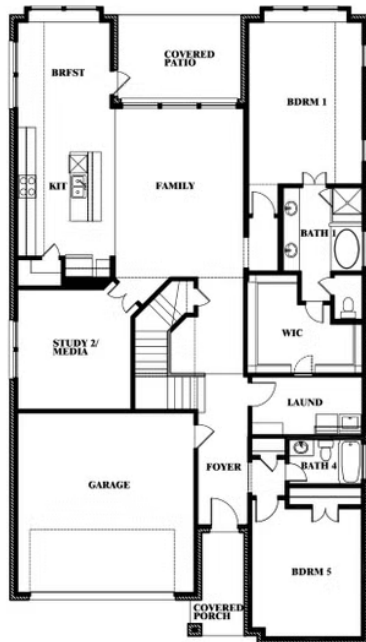

Rose

ARCADIA TRAILS

121 EMPEROR OAK COURT, BALCH SPRINGS, TX 75181

ROSE FLOOR PLAN WITH OPTIONAL BED & BATH AT STUDY

Rose
Opt. Bed & Bath at Study