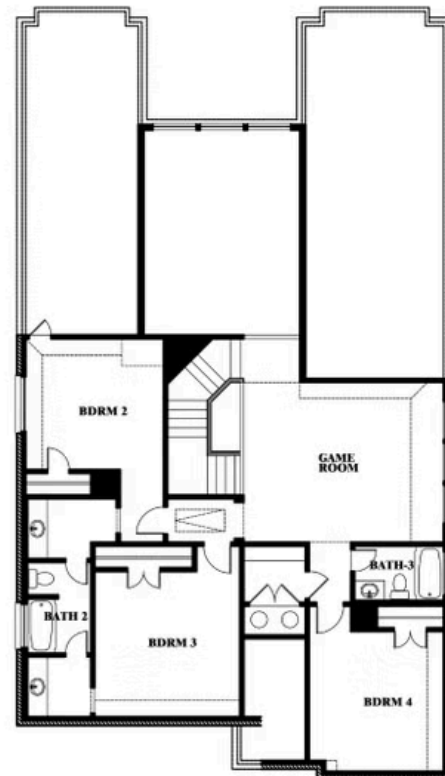

Rose

HOMES FROM

\$469,990 - \$489,990

CLASSIC SERIES

ARCADIA TRAILS

121 EMPEROR OAK COURT, BALCH SPRINGS, TX 75181

3,359
SQUARE FEET

4
BEDROOMS

3.5
BATHROOMS

2
CAR GARAGE

Rose

ROSE FLOOR PLAN

ARCADIA TRAILS

121 EMPEROR OAK COURT, BALCH SPRINGS, TX 75181

Rose

This brochure is for general informational purposes and is to be used as a guide only. Changes may be made during the development process and floorplans, dimensions, fixtures, fittings, finishes and specifications are subject to change without notice. Window placement, balcony configuration, wardrobe sizes and living areas may vary slightly within each plan type. EQUAL HOUSING OPPORTUNITY

Rose

ARCADIA TRAILS

121 EMPEROR OAK COURT, BALCH SPRINGS, TX 75181

ROSE FLOOR PLAN WITH OPTIONAL BED & BATH AT STUDY

Rose
Opt. Bed & Bath at Study

This brochure is for general informational purposes and is to be used as a guide only. Changes may be made during the development process and floorplans, dimensions, fixtures, fittings, finishes and specifications are subject to change without notice. Window placement, balcony configuration, wardrobe sizes and living areas may vary slightly within each plan type. EQUAL HOUSING OPPORTUNITY