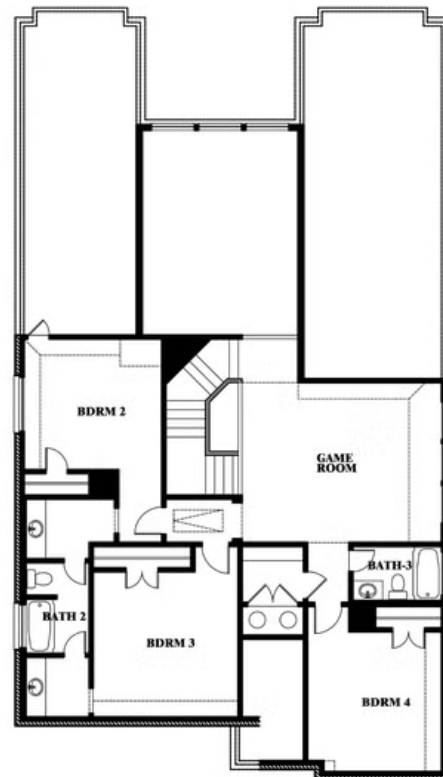

Rose

ROSE FLOOR PLAN

ARCADIA TRAILS

121 EMPEROR OAK COURT, BALCH SPRINGS, TX 75181

Rose

This brochure is for general informational purposes and is to be used as a guide only. Changes may be made during the development process and floorplans, dimensions, fixtures, fittings, finishes and specifications are subject to change without notice. Window placement, balcony configuration, wardrobe sizes and living areas may vary slightly within each plan type. EQUAL HOUSING OPPORTUNITY