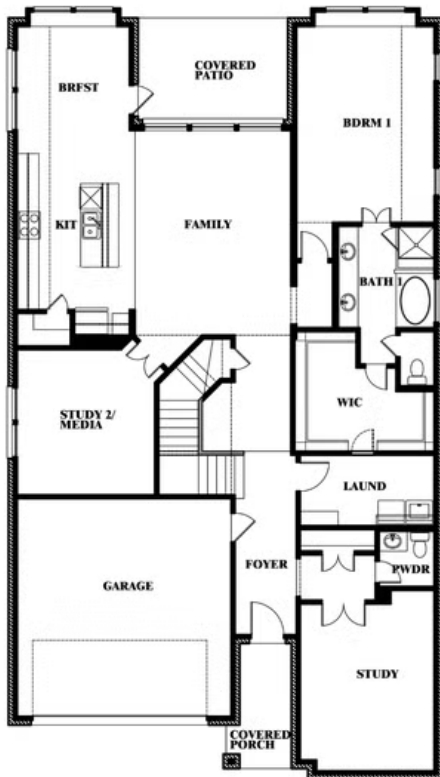

Rose

ROSE FLOOR PLAN

ARCADIA TRAILS

121 EMPEROR OAK COURT, BALCH SPRINGS, TX 75181

Rose

This brochure is for general informational purposes and is to be used as a guide only. Changes may be made during the development process and floorplans, dimensions, fixtures, fittings, finishes and specifications are subject to change without notice. Window placement, balcony configuration, wardrobe sizes and living areas may vary slightly within each plan type. EQUAL HOUSING OPPORTUNITY