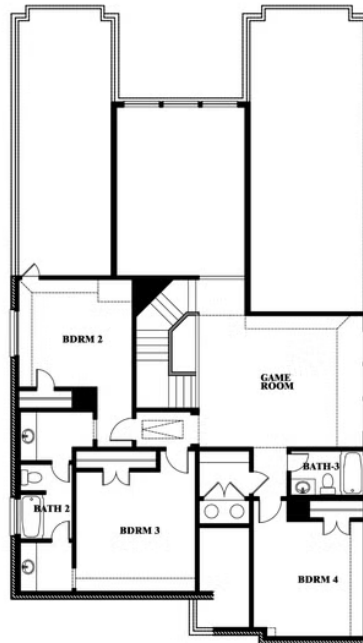

Rose

ROSE FLOOR PLAN

ARCADIA TRAILS

121 EMPEROR OAK COURT, BALCH SPRINGS, TX 75181

Rose