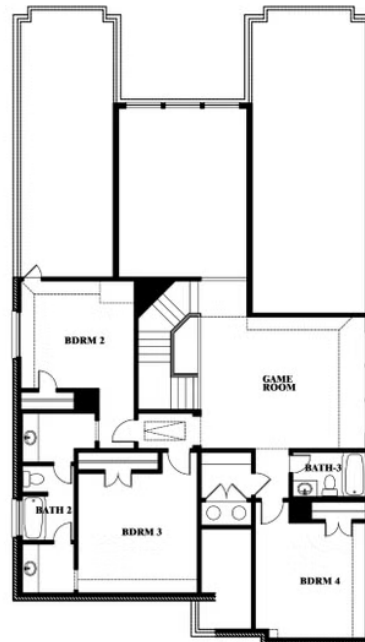

Rose

ARCADIA TRAILS

121 EMPEROR OAK COURT, BALCH SPRINGS, TX 75181

ROSE FLOOR PLAN WITH OPTIONAL BED & BATH AT STUDY

Rose
Opt. Bed & Bath at Study