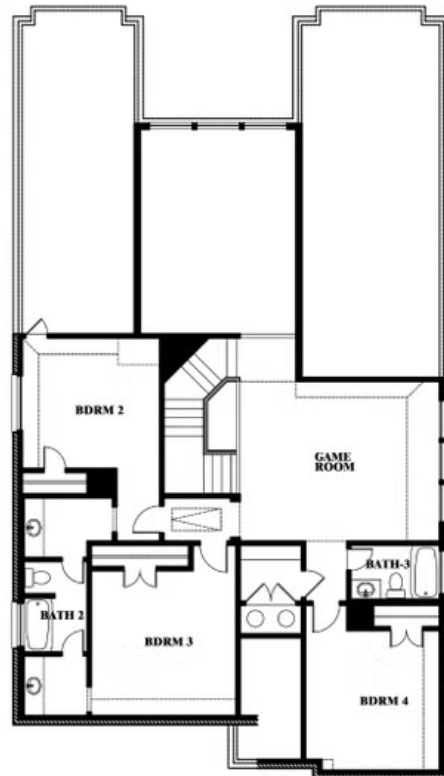

# Rose

**ROSE FLOOR PLAN**

## ARCADIA TRAILS

121 EMPEROR OAK COURT, BALCH SPRINGS, TX 75181

**ROSE FLOOR PLAN WITH OPTIONAL BED & BATH AT STUDY**

Rose  
Opt. Bed & Bath at Study

This brochure is for general informational purposes and is to be used as a guide only. Changes may be made during the development process and floorplans, dimensions, fixtures, fittings, finishes and specifications are subject to change without notice. Window placement, balcony configuration, wardrobe sizes and living areas may vary slightly within each plan type. EQUAL HOUSING OPPORTUNITY