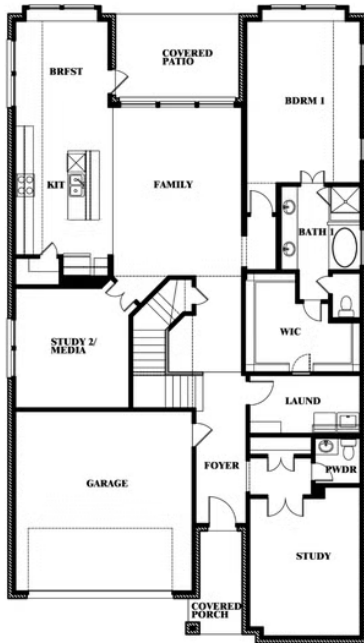

Rose

ROSE FLOOR PLAN

ARCADIA TRAILS

121 EMPEROR OAK COURT, BALCH SPRINGS, TX 75181

Rose