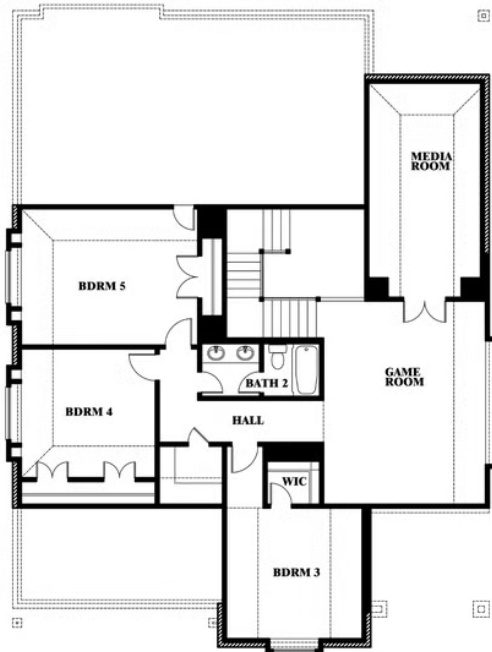

Magnolia II

ARCADIA TRAILS

121 EMPEROR OAK COURT, BALCH SPRINGS, TX 75181

MAGNOLIA II FLOOR PLAN

Magnolia II