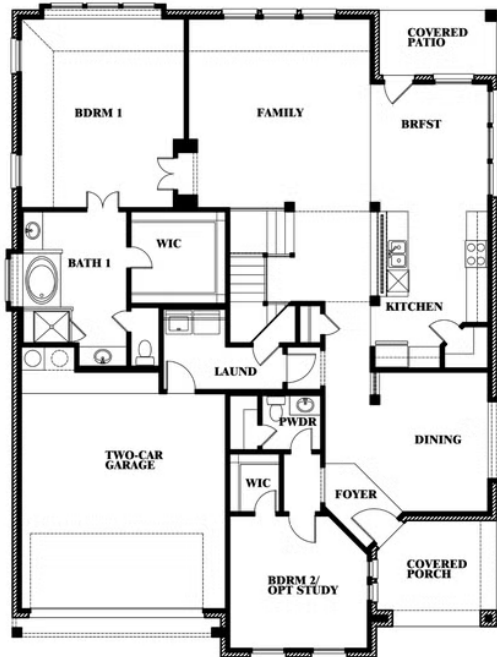

Magnolia II

ARCADIA TRAILS

121 EMPEROR OAK COURT, BALCH SPRINGS, TX 75181

MAGNOLIA II FLOOR PLAN

Magnolia II