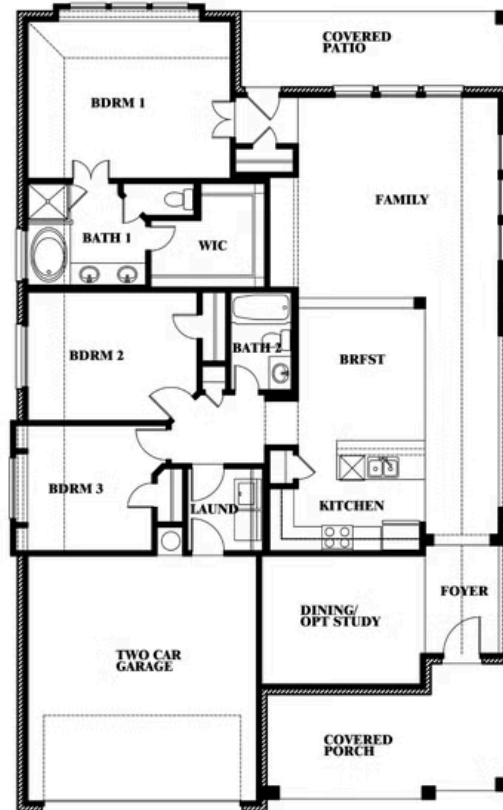

Dogwood

HOMES FROM

\$365,990 - \$385,990

CLASSIC SERIES

ARCADIA TRAILS

121 EMPEROR OAK COURT, BALCH SPRINGS, TX 75181

1,840
SQUARE FEET

3
BEDROOMS

2.0
BATHROOMS

2
CAR GARAGE

Dogwood

ARCADIA TRAILS

121 EMPEROR OAK COURT, BALCH SPRINGS, TX 75181

Dogwood

This brochure is for general informational purposes and is to be used as a guide only. Changes may be made during the development process and floorplans, dimensions, fixtures, fittings, finishes and specifications are subject to change without notice. Window placement, balcony configuration, wardrobe sizes and living areas may vary slightly within each plan type. EQUAL HOUSING OPPORTUNITY