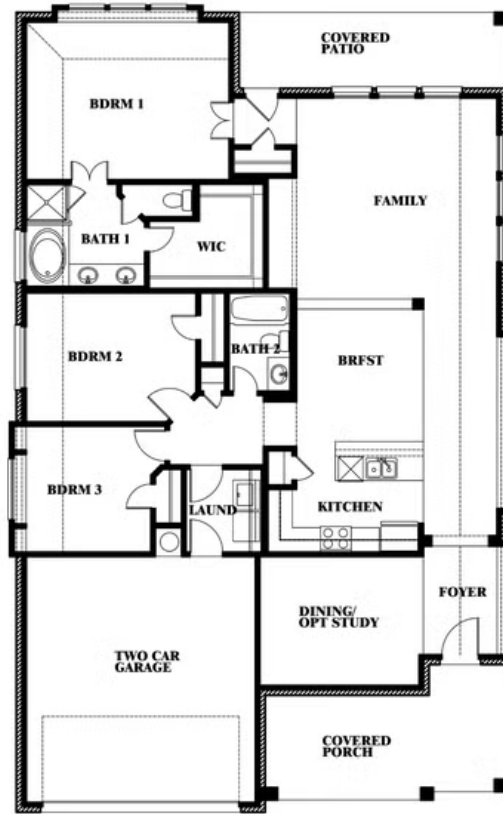

Dogwood

HOMES FROM

\$365,990 - \$385,990

CLASSIC SERIES

ARCADIA TRAILS

121 EMPEROR OAK COURT, BALCH SPRINGS, TX 75181

1,840
SQUARE FEET

3
BEDROOMS

2.0
BATHROOMS

2
CAR GARAGE

Dogwood

ARCADIA TRAILS

121 EMPEROR OAK COURT, BALCH SPRINGS, TX 75181

Dogwood

This brochure is for general informational purposes and is to be used as a guide only. Changes may be made during the development process and floorplans, dimensions, fixtures, fittings, finishes and specifications are subject to change without notice. Window placement, balcony configuration, wardrobe sizes and living areas may vary slightly within each plan type. EQUAL HOUSING OPPORTUNITY