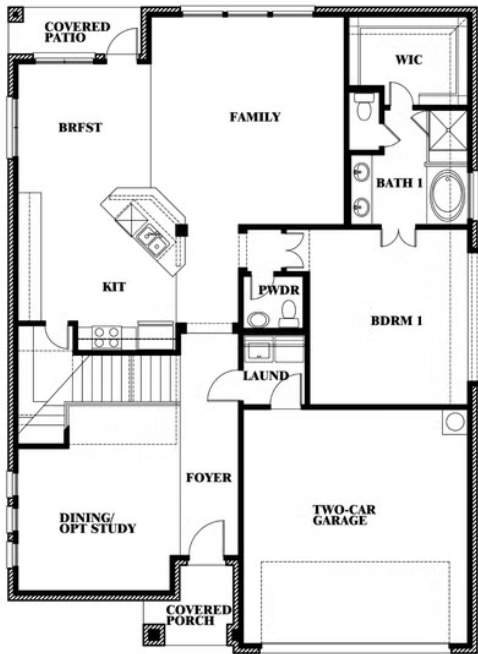

Dewberry

ARCADIA TRAILS

121 EMPEROR OAK COURT, BALCH SPRINGS, TX 75181

Dewberry