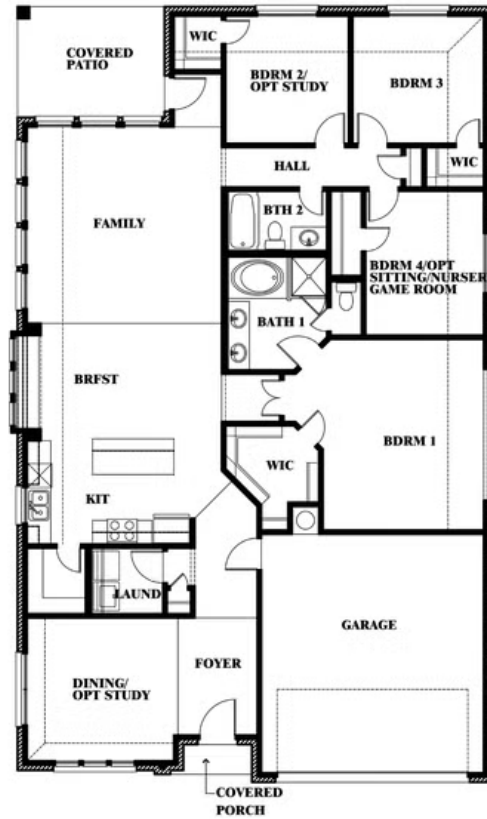

Cypress

CLASSIC SERIES

ARCADIA TRAILS

121 EMPEROR OAK COURT, BALCH SPRINGS, TX 75181

HOMES FROM

\$375,990 - \$390,990

2,038
SQUARE FEET

4
BEDROOMS

2.0
BATHROOMS

2
CAR GARAGE

ELEVATION E

Document generated Nov 21, 2024. Prices, plans, square footage, features and materials are subject to change at any time without notice and vary among communities. Listed prices are for informational purposes only, are not binding, and do not create any contractual obligation(s). The price of any home is dependent on numerous factors, all of which are unique to a specific home, and is not guaranteed until specified in a binding contract. Pricing of elevations and additional optional beds/baths vary per plan. Some plans require a premium homesite. Please ask the Community Manager for details. Renderings of homes are artist concepts and may not reflect exact colors and materials.

Cypress

ARCADIA TRAILS

121 EMPEROR OAK COURT, BALCH SPRINGS, TX 75181

Cypress

This brochure is for general informational purposes and is to be used as a guide only. Changes may be made during the development process and floorplans, dimensions, fixtures, fittings, finishes and specifications are subject to change without notice. Window placement, balcony configuration, wardrobe sizes and living areas may vary slightly within each plan type. EQUAL HOUSING OPPORTUNITY