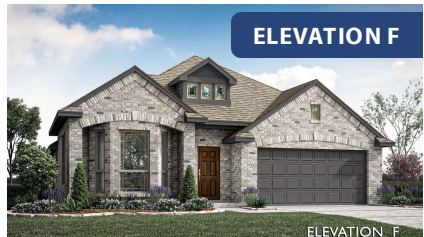

Cypress

CLASSIC SERIES

ARCADIA TRAILS

121 EMPEROR OAK COURT, BALCH SPRINGS, TX 75181

HOMES FROM

\$375,990 - \$390,990

2,038
SQUARE FEET

4
BEDROOMS

2.0
BATHROOMS

2
CAR GARAGE

ELEVATION E

Document generated Nov 21, 2024. Prices, plans, square footage, features and materials are subject to change at any time without notice and vary among communities. Listed prices are for informational purposes only, are not binding, and do not create any contractual obligation(s). The price of any home is dependent on numerous factors, all of which are unique to a specific home, and is not guaranteed until specified in a binding contract. Pricing of elevations and additional optional beds/baths vary per plan. Some plans require a premium homesite. Please ask the Community Manager for details. Renderings of homes are artist concepts and may not reflect exact colors and materials.