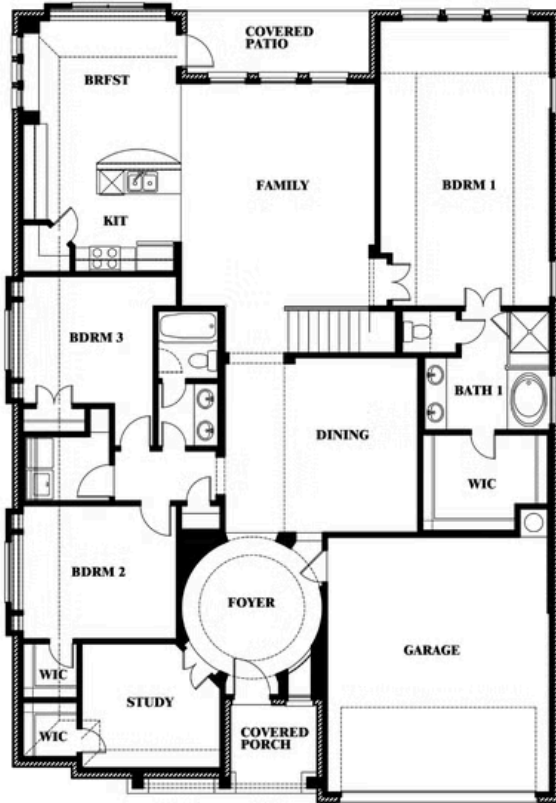

Carolina III

HOMES FROM
\$464,990

CLASSIC SERIES

ARCADIA TRAILS

121 EMPEROR OAK COURT, BALCH SPRINGS, TX 75181

3,067
SQUARE FEET

4
BEDROOMS

3.0
BATHROOMS

2
CAR GARAGE

ELEVATION AS

ELEVATION A

ELEVATION A

ELEVATION C

ELEVATION C

ELEVATION D

ELEVATION D

ELEVATION E

ELEVATION E

ELEVATION F

ELEVATION F

Carolina III

ARCADIA TRAILS

121 EMPEROR OAK COURT, BALCH SPRINGS, TX 75181

Carolina III

This brochure is for general informational purposes and is to be used as a guide only. Changes may be made during the development process and floorplans, dimensions, fixtures, fittings, finishes and specifications are subject to change without notice. Window placement, balcony configuration, wardrobe sizes and living areas may vary slightly within each plan type. EQUAL HOUSING OPPORTUNITY