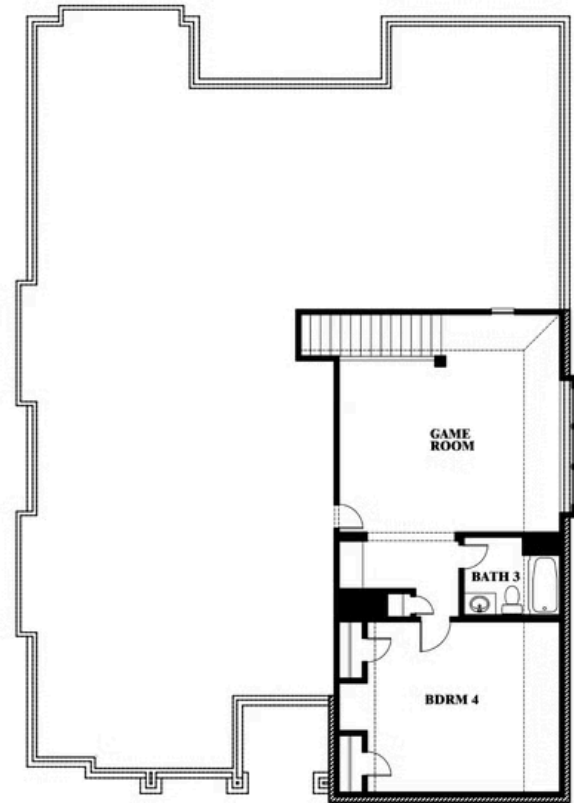

Carolina III

HOMES FROM
\$464,990

CLASSIC SERIES

ARCADIA TRAILS

121 EMPEROR OAK COURT, BALCH SPRINGS, TX 75181

3,067
SQUARE FEET

4
BEDROOMS

3.0
BATHROOMS

2
CAR GARAGE

ELEVATION AS

ELEVATION A

ELEVATION A

ELEVATION C

ELEVATION C

ELEVATION D

ELEVATION D

ELEVATION E

ELEVATION E

ELEVATION F

ELEVATION F

Carolina III

ARCADIA TRAILS

121 EMPEROR OAK COURT, BALCH SPRINGS, TX 75181

Carolina III

This brochure is for general informational purposes and is to be used as a guide only. Changes may be made during the development process and floorplans, dimensions, fixtures, fittings, finishes and specifications are subject to change without notice. Window placement, balcony configuration, wardrobe sizes and living areas may vary slightly within each plan type. EQUAL HOUSING OPPORTUNITY