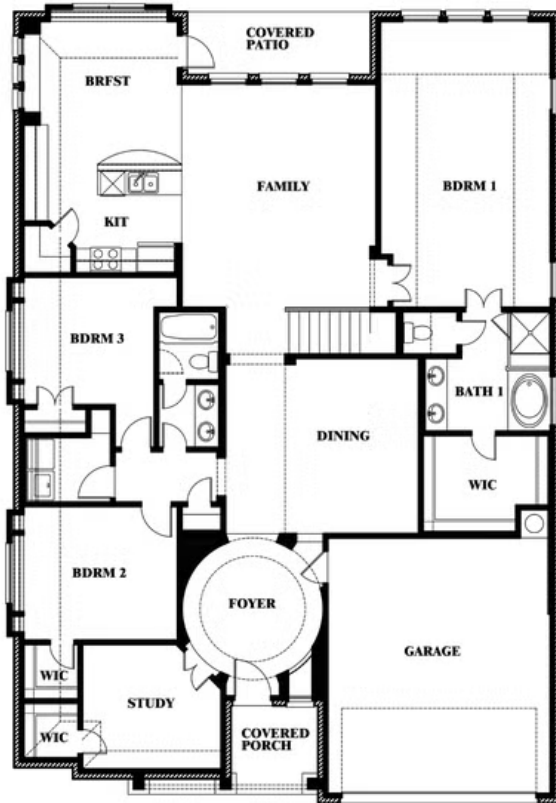

Carolina III

ARCADIA TRAILS

121 EMPEROR OAK COURT, BALCH SPRINGS, TX 75181

Carolina III

This brochure is for general informational purposes and is to be used as a guide only. Changes may be made during the development process and floorplans, dimensions, fixtures, fittings, finishes and specifications are subject to change without notice. Window placement, balcony configuration, wardrobe sizes and living areas may vary slightly within each plan type. EQUAL HOUSING OPPORTUNITY