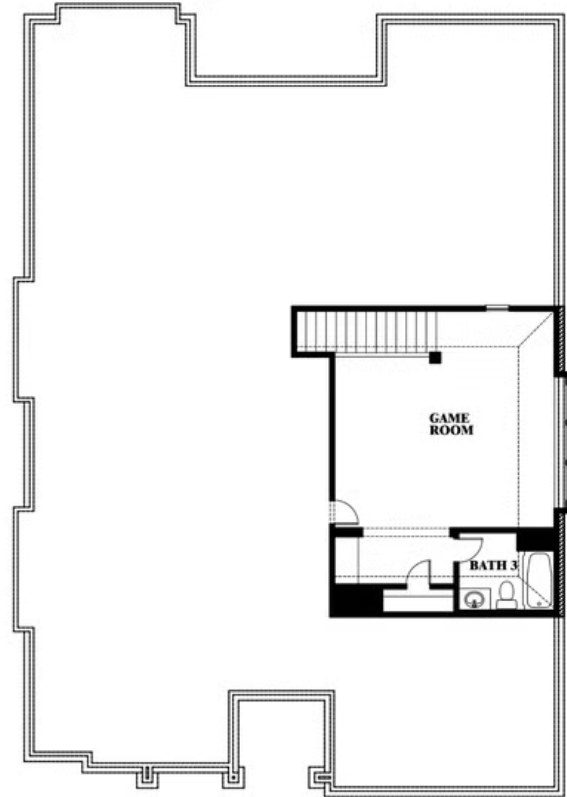

Carolina II

HOMES FROM
\$452,990

CLASSIC SERIES

ARCADIA TRAILS

121 EMPEROR OAK COURT, BALCH SPRINGS, TX 75181

2,771
SQUARE FEET

3
BEDROOMS

3.0
BATHROOMS

2
CAR GARAGE

ELEVATION D

ELEVATION A

ELEVATION A

ELEVATION AS

ELEVATION AS

ELEVATION C

ELEVATION C

Carolina II

ARCADIA TRAILS

121 EMPEROR OAK COURT, BALCH SPRINGS, TX 75181

Carolina II

This brochure is for general informational purposes and is to be used as a guide only. Changes may be made during the development process and floorplans, dimensions, fixtures, fittings, finishes and specifications are subject to change without notice. Window placement, balcony configuration, wardrobe sizes and living areas may vary slightly within each plan type. EQUAL HOUSING OPPORTUNITY

Carolina II

ARCADIA TRAILS

121 EMPEROR OAK COURT, BALCH SPRINGS, TX 75181

Carolina II with Media Room

This brochure is for general informational purposes and is to be used as a guide only. Changes may be made during the development process and floorplans, dimensions, fixtures, fittings, finishes and specifications are subject to change without notice. Window placement, balcony configuration, wardrobe sizes and living areas may vary slightly within each plan type. EQUAL HOUSING OPPORTUNITY