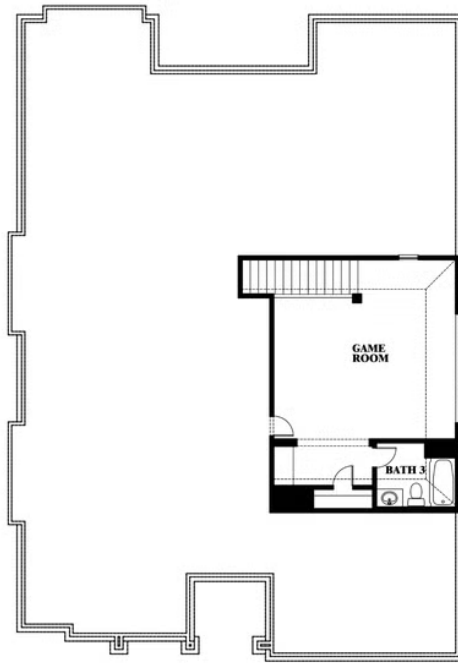

Carolina II

ARCADIA TRAILS

121 EMPEROR OAK COURT, BALCH SPRINGS, TX 75181

Carolina II