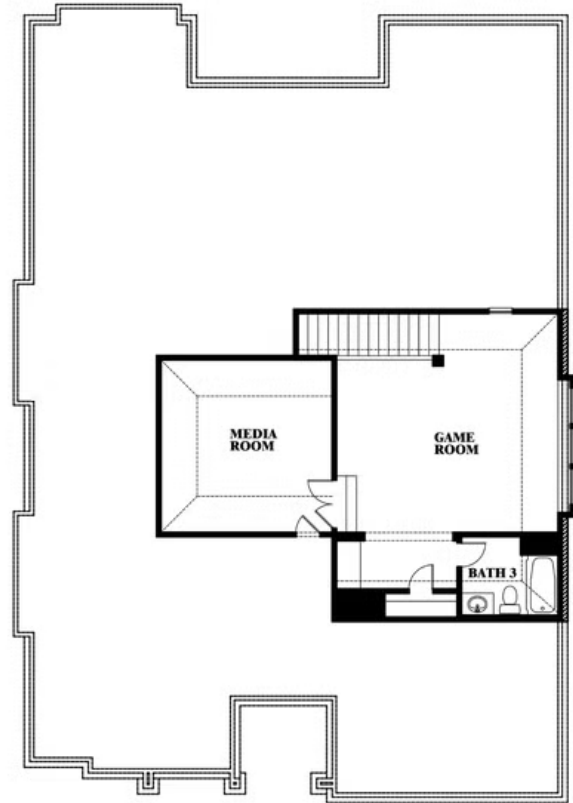

Carolina II

HOMES FROM
\$452,990

CLASSIC SERIES

ARCADIA TRAILS

121 EMPEROR OAK COURT, BALCH SPRINGS, TX 75181

2,771
SQUARE FEET

3
BEDROOMS

3.0
BATHROOMS

Carolina II

ARCADIA TRAILS

121 EMPEROR OAK COURT, BALCH SPRINGS, TX 75181

Carolina II

This brochure is for general informational purposes and is to be used as a guide only. Changes may be made during the development process and floorplans, dimensions, fixtures, fittings, finishes and specifications are subject to change without notice. Window placement, balcony configuration, wardrobe sizes and living areas may vary slightly within each plan type. EQUAL HOUSING OPPORTUNITY

Carolina II

ARCADIA TRAILS

121 EMPEROR OAK COURT, BALCH SPRINGS, TX 75181

Carolina II with Media Room

This brochure is for general informational purposes and is to be used as a guide only. Changes may be made during the development process and floorplans, dimensions, fixtures, fittings, finishes and specifications are subject to change without notice. Window placement, balcony configuration, wardrobe sizes and living areas may vary slightly within each plan type. EQUAL HOUSING OPPORTUNITY