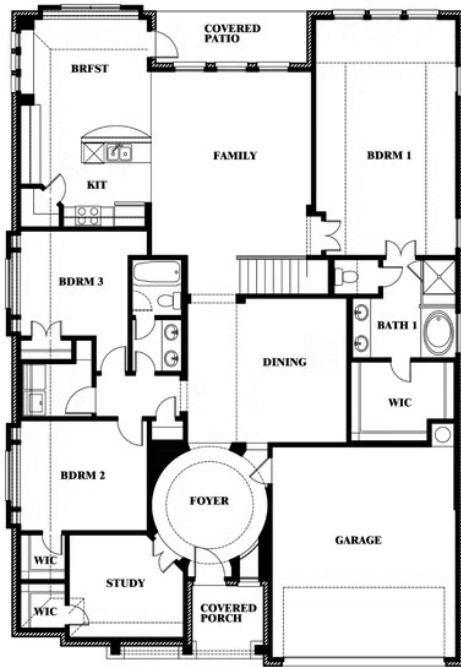

Carolina II

ARCADIA TRAILS

121 EMPEROR OAK COURT, BALCH SPRINGS, TX 75181

Carolina II with Media Room