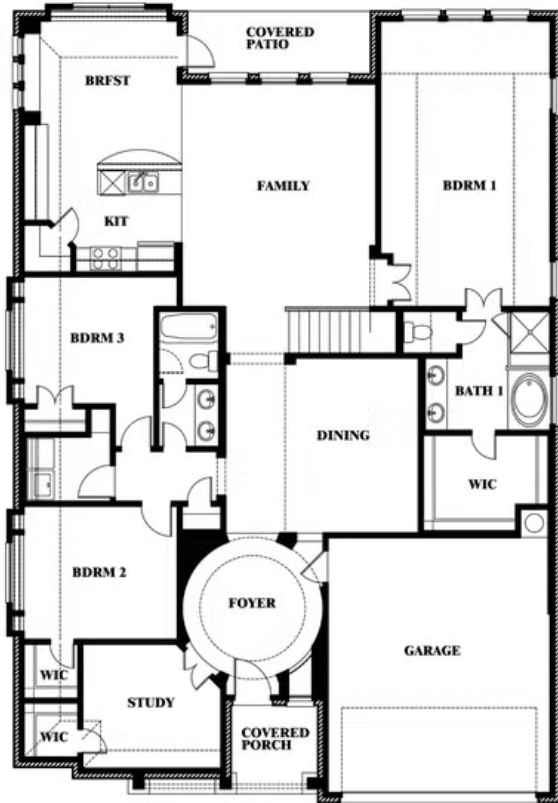

Carolina II

HOMES FROM
\$452,990

CLASSIC SERIES

ARCADIA TRAILS

121 EMPEROR OAK COURT, BALCH SPRINGS, TX 75181

2,771
SQUARE FEET

3
BEDROOMS

3.0
BATHROOMS

2
CAR GARAGE

ELEVATION D

ELEVATION A

ELEVATION A

ELEVATION AS

ELEVATION AS

ELEVATION C

ELEVATION C

Carolina II

ARCADIA TRAILS

121 EMPEROR OAK COURT, BALCH SPRINGS, TX 75181

Carolina II

This brochure is for general informational purposes and is to be used as a guide only. Changes may be made during the development process and floorplans, dimensions, fixtures, fittings, finishes and specifications are subject to change without notice. Window placement, balcony configuration, wardrobe sizes and living areas may vary slightly within each plan type. EQUAL HOUSING OPPORTUNITY

Carolina II

ARCADIA TRAILS

121 EMPEROR OAK COURT, BALCH SPRINGS, TX 75181

Carolina II with Media Room

This brochure is for general informational purposes and is to be used as a guide only. Changes may be made during the development process and floorplans, dimensions, fixtures, fittings, finishes and specifications are subject to change without notice. Window placement, balcony configuration, wardrobe sizes and living areas may vary slightly within each plan type. EQUAL HOUSING OPPORTUNITY