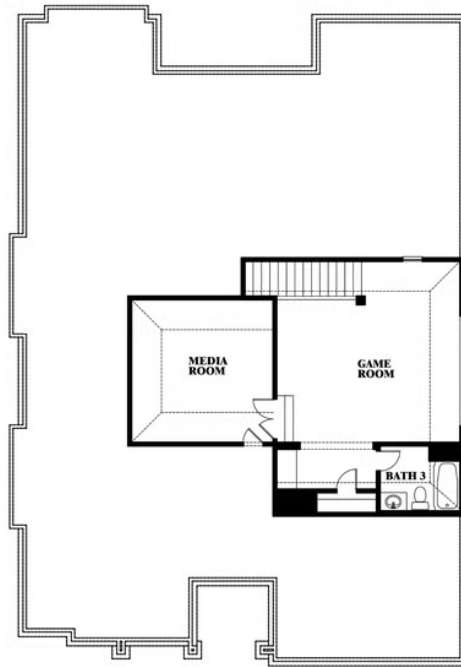

Carolina II

ARCADIA TRAILS

121 EMPEROR OAK COURT, BALCH SPRINGS, TX 75181

Carolina II with Media Room