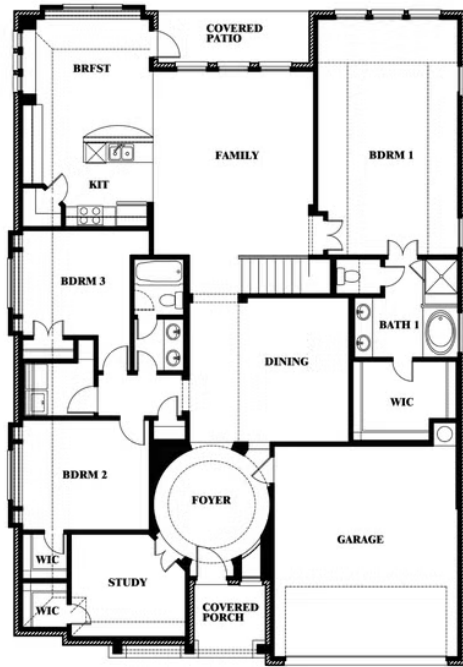

Carolina II

ARCADIA TRAILS

121 EMPEROR OAK COURT, BALCH SPRINGS, TX 75181

Carolina II