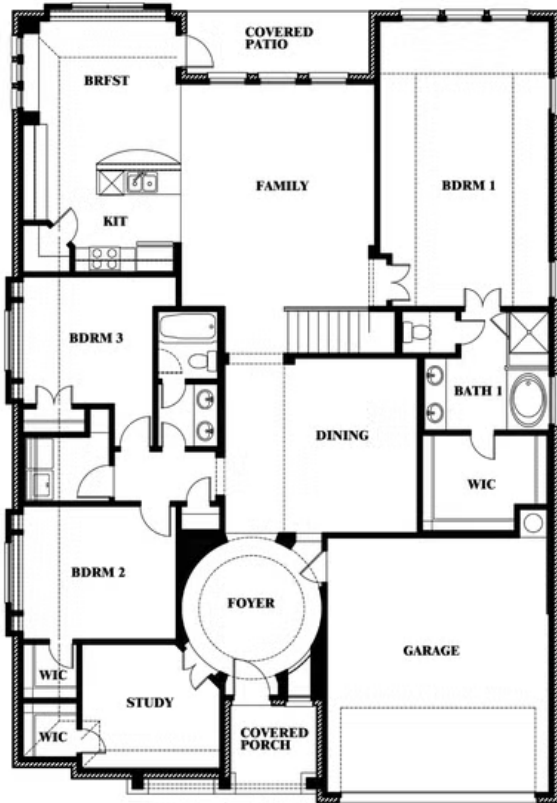

Carolina II

HOMES FROM
\$452,990

CLASSIC SERIES

ARCADIA TRAILS

121 EMPEROR OAK COURT, BALCH SPRINGS, TX 75181

2,771
SQUARE FEET

3
BEDROOMS

3.0
BATHROOMS

Carolina II

ARCADIA TRAILS

121 EMPEROR OAK COURT, BALCH SPRINGS, TX 75181

Carolina II

This brochure is for general informational purposes and is to be used as a guide only. Changes may be made during the development process and floorplans, dimensions, fixtures, fittings, finishes and specifications are subject to change without notice. Window placement, balcony configuration, wardrobe sizes and living areas may vary slightly within each plan type. EQUAL HOUSING OPPORTUNITY

Carolina II

ARCADIA TRAILS

121 EMPEROR OAK COURT, BALCH SPRINGS, TX 75181

Carolina II with Media Room

This brochure is for general informational purposes and is to be used as a guide only. Changes may be made during the development process and floorplans, dimensions, fixtures, fittings, finishes and specifications are subject to change without notice. Window placement, balcony configuration, wardrobe sizes and living areas may vary slightly within each plan type. EQUAL HOUSING OPPORTUNITY