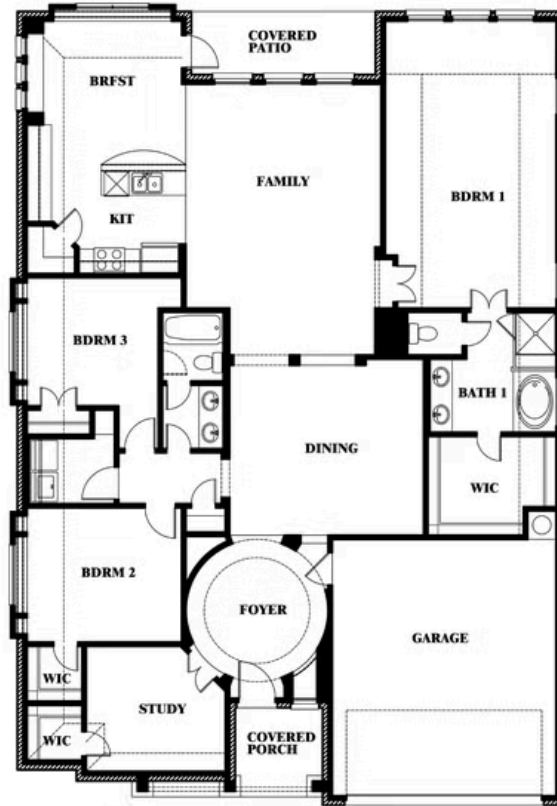

Carolina

ARCADIA TRAILS

121 EMPEROR OAK COURT, BALCH SPRINGS, TX 75181

Carolina

This brochure is for general informational purposes and is to be used as a guide only. Changes may be made during the development process and floorplans, dimensions, fixtures, fittings, finishes and specifications are subject to change without notice. Window placement, balcony configuration, wardrobe sizes and living areas may vary slightly within each plan type. EQUAL HOUSING OPPORTUNITY