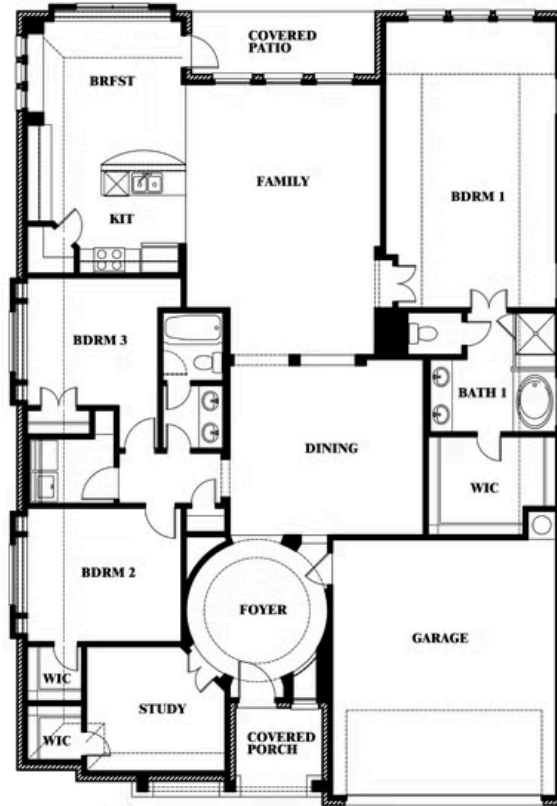

Carolina

HOMES FROM
\$420,990

CLASSIC SERIES

ARCADIA TRAILS

121 EMPEROR OAK COURT, BALCH SPRINGS, TX 75181

2,313
SQUARE FEET

3
BEDROOMS

2.0
BATHROOMS

2
CAR GARAGE

ELEVATION C

Document generated Mar 14, 2025. Prices, plans, square footage, features and materials are subject to change at any time without notice and vary among communities. Listed prices are for informational purposes only, are not binding, and do not create any contractual obligation(s). The price of any home is dependent on numerous factors, all of which are unique to a specific home, and is not guaranteed until specified in a binding contract. Pricing of elevations and additional optional beds/baths vary per plan. Some plans require a premium homesite. Please ask the Community Manager for details. Renderings of homes are artist concepts and may not reflect exact colors and materials.

Carolina

ARCADIA TRAILS

121 EMPEROR OAK COURT, BALCH SPRINGS, TX 75181

Carolina

This brochure is for general informational purposes and is to be used as a guide only. Changes may be made during the development process and floorplans, dimensions, fixtures, fittings, finishes and specifications are subject to change without notice. Window placement, balcony configuration, wardrobe sizes and living areas may vary slightly within each plan type. EQUAL HOUSING OPPORTUNITY