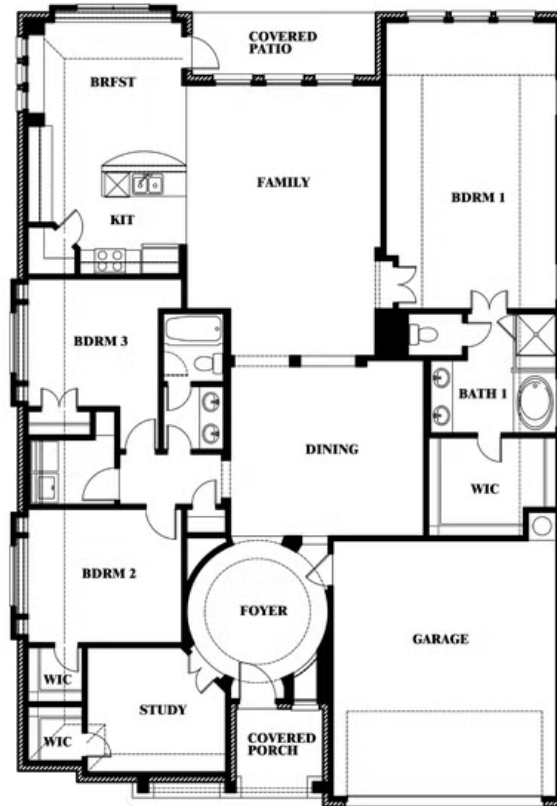

Carolina

HOMES FROM
\$420,990

CLASSIC SERIES

ARCADIA TRAILS

121 EMPEROR OAK COURT, BALCH SPRINGS, TX 75181

2,313
SQUARE FEET

3
BEDROOMS

2.0
BATHROOMS

2
CAR GARAGE

ELEVATION C

Document generated Nov 21, 2024. Prices, plans, square footage, features and materials are subject to change at any time without notice and vary among communities. Listed prices are for informational purposes only, are not binding, and do not create any contractual obligation(s). The price of any home is dependent on numerous factors, all of which are unique to a specific home, and is not guaranteed until specified in a binding contract. Pricing of elevations and additional optional beds/baths vary per plan. Some plans require a premium homesite. Please ask the Community Manager for details. Renderings of homes are artist concepts and may not reflect exact colors and materials.

Carolina

ARCADIA TRAILS

121 EMPEROR OAK COURT, BALCH SPRINGS, TX 75181

Carolina

This brochure is for general informational purposes and is to be used as a guide only. Changes may be made during the development process and floorplans, dimensions, fixtures, fittings, finishes and specifications are subject to change without notice. Window placement, balcony configuration, wardrobe sizes and living areas may vary slightly within each plan type. EQUAL HOUSING OPPORTUNITY