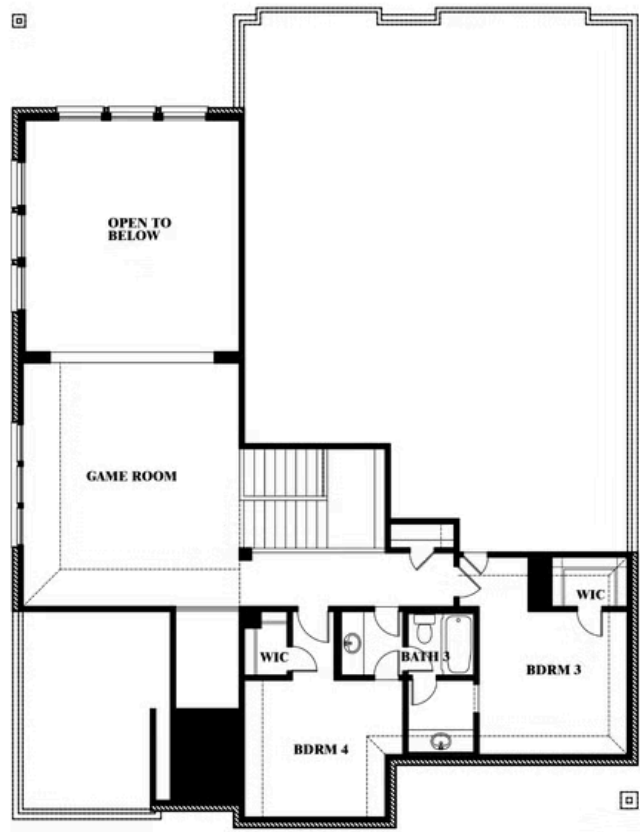

Bellflower

HOMES FROM
\$507,990

CLASSIC SERIES

ARCADIA TRAILS

121 EMPEROR OAK COURT, BALCH SPRINGS, TX 75181

3,527
SQUARE FEET

4
BEDROOMS

3.5
BATHROOMS

Bellflower

ARCADIA TRAILS

121 EMPEROR OAK COURT, BALCH SPRINGS, TX 75181

BELLFLOWER FLOOR PLAN

Bellflower

This brochure is for general informational purposes and is to be used as a guide only. Changes may be made during the development process and floorplans, dimensions, fixtures, fittings, finishes and specifications are subject to change without notice. Window placement, balcony configuration, wardrobe sizes and living areas may vary slightly within each plan type. EQUAL HOUSING OPPORTUNITY