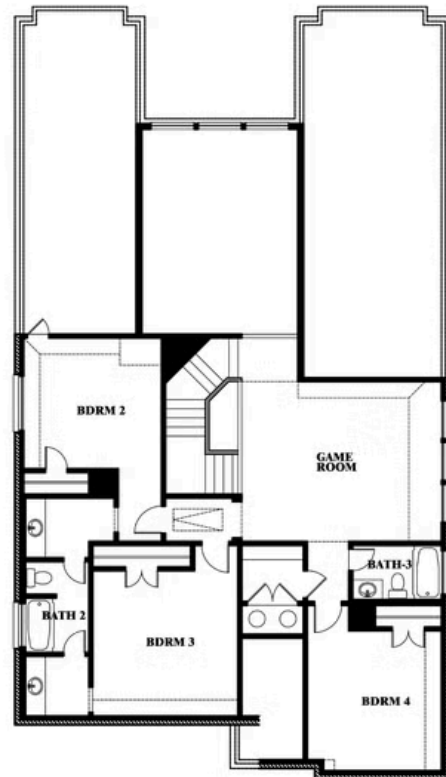

Rose

HOMES FROM
\$489,990

CLASSIC SERIES

ARCADIA TRAILS CLASSIC 60

121 EMPEROR OAK COURT, BALCH SPRINGS, TX 75181

3,359
SQUARE FEET

4
BEDROOMS

3.5
BATHROOMS

2
CAR GARAGE

Rose

ROSE FLOOR PLAN

ARCADIA TRAILS CLASSIC 60

121 EMPEROR OAK COURT, BALCH SPRINGS, TX 75181

Rose

This brochure is for general informational purposes and is to be used as a guide only. Changes may be made during the development process and floorplans, dimensions, fixtures, fittings, finishes and specifications are subject to change without notice. Window placement, balcony configuration, wardrobe sizes and living areas may vary slightly within each plan type. EQUAL HOUSING OPPORTUNITY

Rose

ARCADIA TRAILS CLASSIC 60

121 EMPEROR OAK COURT, BALCH SPRINGS, TX 75181

ROSE FLOOR PLAN WITH OPTIONAL BED & BATH AT STUDY

Rose
Opt. Bed & Bath at Study

This brochure is for general informational purposes and is to be used as a guide only. Changes may be made during the development process and floorplans, dimensions, fixtures, fittings, finishes and specifications are subject to change without notice. Window placement, balcony configuration, wardrobe sizes and living areas may vary slightly within each plan type. EQUAL HOUSING OPPORTUNITY