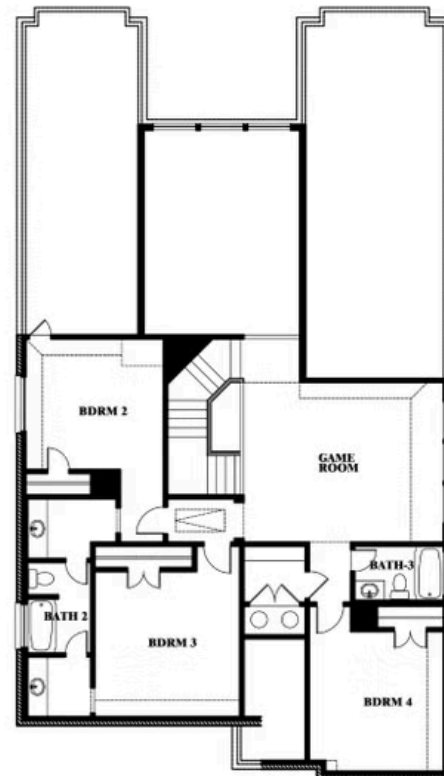

Rose

HOMES FROM
\$494,990

CLASSIC SERIES

ARCADIA TRAILS CLASSIC 60

121 EMPEROR OAK COURT, BALCH SPRINGS, TX 75181

3,359
SQUARE FEET

4
BEDROOMS

3.5
BATHROOMS

ELEVATION D

ELEVATION D

Rose

ROSE FLOOR PLAN

ARCADIA TRAILS CLASSIC 60

121 EMPEROR OAK COURT, BALCH SPRINGS, TX 75181

Rose

This brochure is for general informational purposes and is to be used as a guide only. Changes may be made during the development process and floorplans, dimensions, fixtures, fittings, finishes and specifications are subject to change without notice. Window placement, balcony configuration, wardrobe sizes and living areas may vary slightly within each plan type. EQUAL HOUSING OPPORTUNITY

Rose

ARCADIA TRAILS CLASSIC 60

121 EMPEROR OAK COURT, BALCH SPRINGS, TX 75181

ROSE FLOOR PLAN WITH OPTIONAL BED & BATH AT STUDY

Rose
Opt. Bed & Bath at Study

This brochure is for general informational purposes and is to be used as a guide only. Changes may be made during the development process and floorplans, dimensions, fixtures, fittings, finishes and specifications are subject to change without notice. Window placement, balcony configuration, wardrobe sizes and living areas may vary slightly within each plan type. EQUAL HOUSING OPPORTUNITY