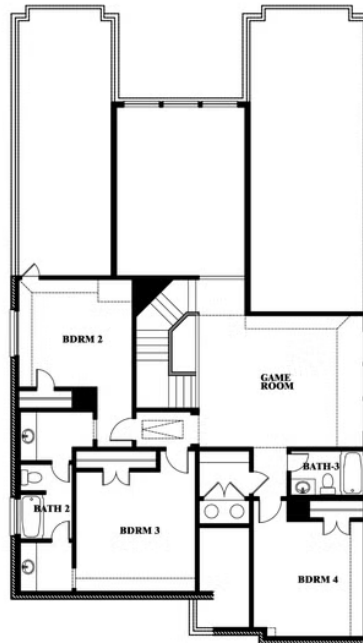

Rose

ROSE FLOOR PLAN

ARCADIA TRAILS CLASSIC 60

121 EMPEROR OAK COURT, BALCH SPRINGS, TX 75181

Rose