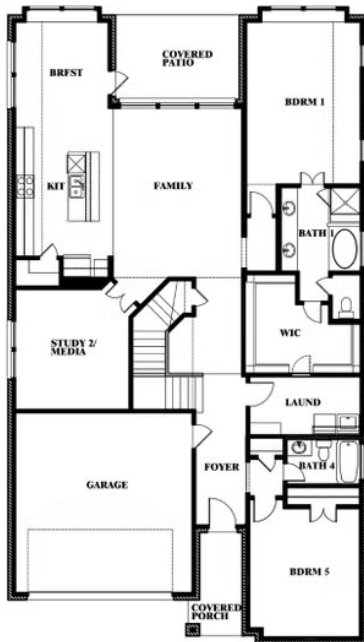

Rose

ARCADIA TRAILS CLASSIC 60

121 EMPEROR OAK COURT, BALCH SPRINGS, TX 75181

ROSE FLOOR PLAN WITH OPTIONAL BED & BATH AT STUDY

Rose
Opt. Bed & Bath at Study