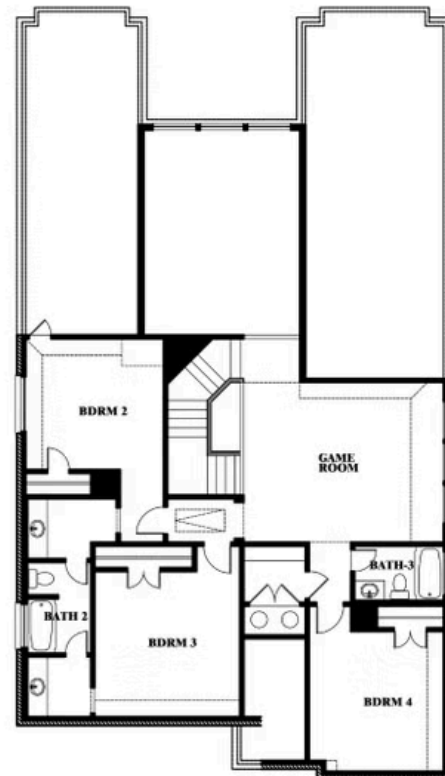

Rose

HOMES FROM
\$489,990

CLASSIC SERIES

ARCADIA TRAILS CLASSIC 60

121 EMPEROR OAK COURT, BALCH SPRINGS, TX 75181

3,359
SQUARE FEET

4
BEDROOMS

3.5
BATHROOMS

2
CAR GARAGE

Rose

ROSE FLOOR PLAN

ARCADIA TRAILS CLASSIC 60

121 EMPEROR OAK COURT, BALCH SPRINGS, TX 75181

Rose

This brochure is for general informational purposes and is to be used as a guide only. Changes may be made during the development process and floorplans, dimensions, fixtures, fittings, finishes and specifications are subject to change without notice. Window placement, balcony configuration, wardrobe sizes and living areas may vary slightly within each plan type. EQUAL HOUSING OPPORTUNITY

Rose

ARCADIA TRAILS CLASSIC 60

121 EMPEROR OAK COURT, BALCH SPRINGS, TX 75181

ROSE FLOOR PLAN WITH OPTIONAL BED & BATH AT STUDY

Rose
Opt. Bed & Bath at Study

This brochure is for general informational purposes and is to be used as a guide only. Changes may be made during the development process and floorplans, dimensions, fixtures, fittings, finishes and specifications are subject to change without notice. Window placement, balcony configuration, wardrobe sizes and living areas may vary slightly within each plan type. EQUAL HOUSING OPPORTUNITY