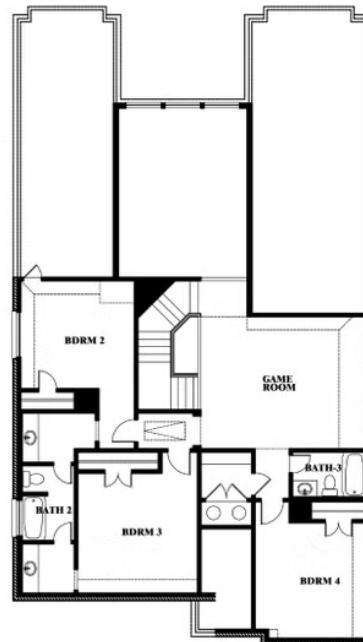

Rose

ARCADIA TRAILS CLASSIC 60

121 EMPEROR OAK COURT, BALCH SPRINGS, TX 75181

ROSE FLOOR PLAN WITH OPTIONAL BED & BATH AT STUDY

Rose
Opt. Bed & Bath at Study