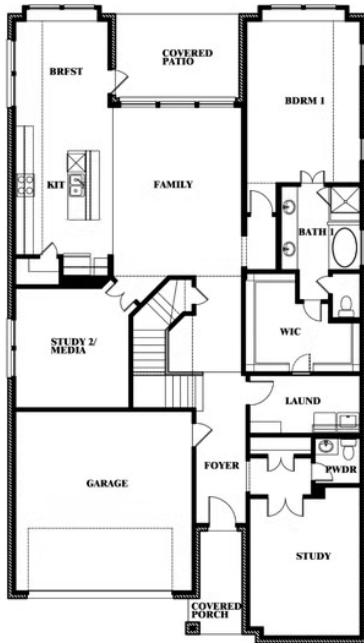

Rose

ROSE FLOOR PLAN

ARCADIA TRAILS CLASSIC 60

121 EMPEROR OAK COURT, BALCH SPRINGS, TX 75181

Rose