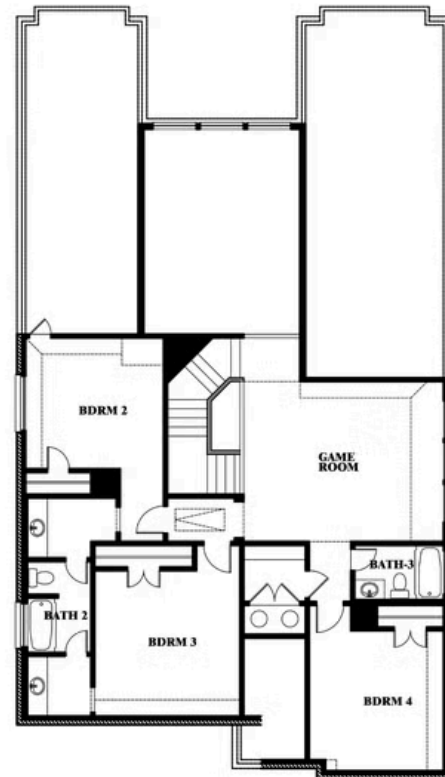

Rose

HOMES FROM
\$494,990

CLASSIC SERIES

ARCADIA TRAILS CLASSIC 60

121 EMPEROR OAK COURT, BALCH SPRINGS, TX 75181

3,359
SQUARE FEET

4
BEDROOMS

3.5
BATHROOMS

2
CAR GARAGE

ELEVATION A

ELEVATION AS

ELEVATION AS

ELEVATION B

ELEVATION B

ELEVATION C

ELEVATION C

ELEVATION D

ELEVATION D

Rose

ROSE FLOOR PLAN

ARCADIA TRAILS CLASSIC 60

121 EMPEROR OAK COURT, BALCH SPRINGS, TX 75181

Rose

This brochure is for general informational purposes and is to be used as a guide only. Changes may be made during the development process and floorplans, dimensions, fixtures, fittings, finishes and specifications are subject to change without notice. Window placement, balcony configuration, wardrobe sizes and living areas may vary slightly within each plan type. EQUAL HOUSING OPPORTUNITY

Rose

ARCADIA TRAILS CLASSIC 60

121 EMPEROR OAK COURT, BALCH SPRINGS, TX 75181

ROSE FLOOR PLAN WITH OPTIONAL BED & BATH AT STUDY

Rose
Opt. Bed & Bath at Study

This brochure is for general informational purposes and is to be used as a guide only. Changes may be made during the development process and floorplans, dimensions, fixtures, fittings, finishes and specifications are subject to change without notice. Window placement, balcony configuration, wardrobe sizes and living areas may vary slightly within each plan type. EQUAL HOUSING OPPORTUNITY