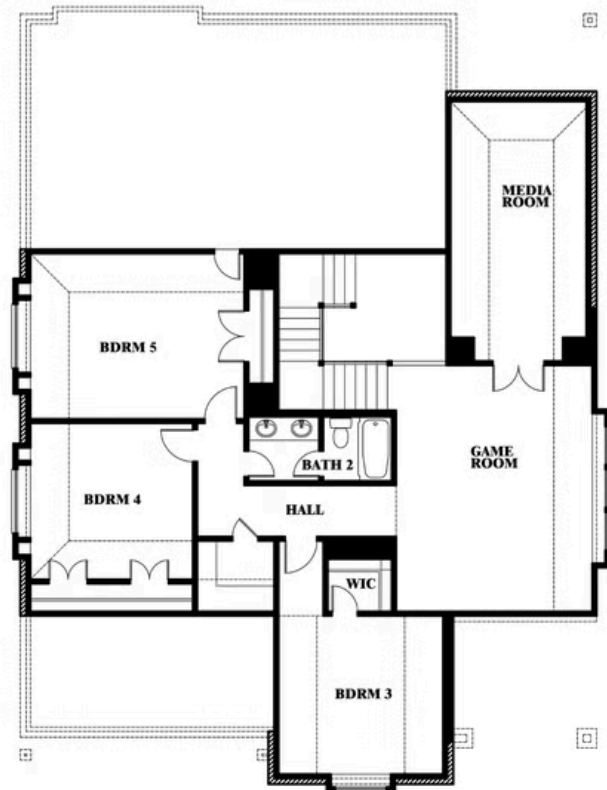

Magnolia II

HOMES FROM
\$499,990

CLASSIC SERIES

ARCADIA TRAILS CLASSIC 60

121 EMPEROR OAK COURT, BALCH SPRINGS, TX 75181

3,430
SQUARE FEET

4
BEDROOMS

2.5
BATHROOMS

Magnolia II

ARCADIA TRAILS CLASSIC 60

121 EMPEROR OAK COURT, BALCH SPRINGS, TX 75181

MAGNOLIA II FLOOR PLAN

Magnolia II

This brochure is for general informational purposes and is to be used as a guide only. Changes may be made during the development process and floorplans, dimensions, fixtures, fittings, finishes and specifications are subject to change without notice. Window placement, balcony configuration, wardrobe sizes and living areas may vary slightly within each plan type. EQUAL HOUSING OPPORTUNITY