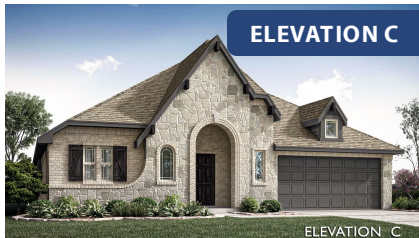

# Hawthorne

HOMES FROM  
**\$419,990**

CLASSIC SERIES

**ARCADIA TRAILS CLASSIC 60**

121 EMPEROR OAK COURT, BALCH SPRINGS, TX 75181

**2,235**  
SQUARE FEET

**4**  
BEDROOMS

**2.0**  
BATHROOMS

**2**  
CAR GARAGE

**ELEVATION A**

**ELEVATION B**

ELEVATION B

**ELEVATION C**

ELEVATION C