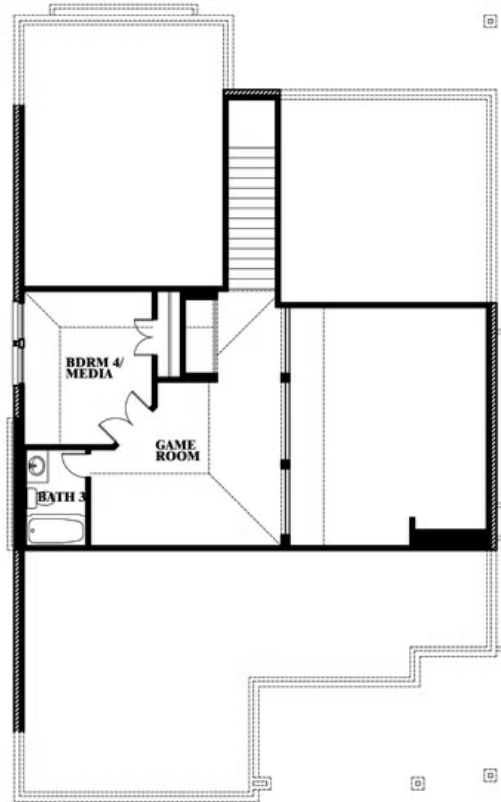

Dogwood III

CLASSIC SERIES

ARCADIA TRAILS CLASSIC 60

121 EMPEROR OAK COURT, BALCH SPRINGS, TX 75181

HOMES FROM

\$421,990

2,333
SQUARE FEET

4
BEDROOMS

3.0
BATHROOMS

2
CAR GARAGE

ELEVATION C

Dogwood III

ARCADIA TRAILS CLASSIC 60

121 EMPEROR OAK COURT, BALCH SPRINGS, TX 75181

Dogwood III

This brochure is for general informational purposes and is to be used as a guide only. Changes may be made during the development process and floorplans, dimensions, fixtures, fittings, finishes and specifications are subject to change without notice. Window placement, balcony configuration, wardrobe sizes and living areas may vary slightly within each plan type. EQUAL HOUSING OPPORTUNITY