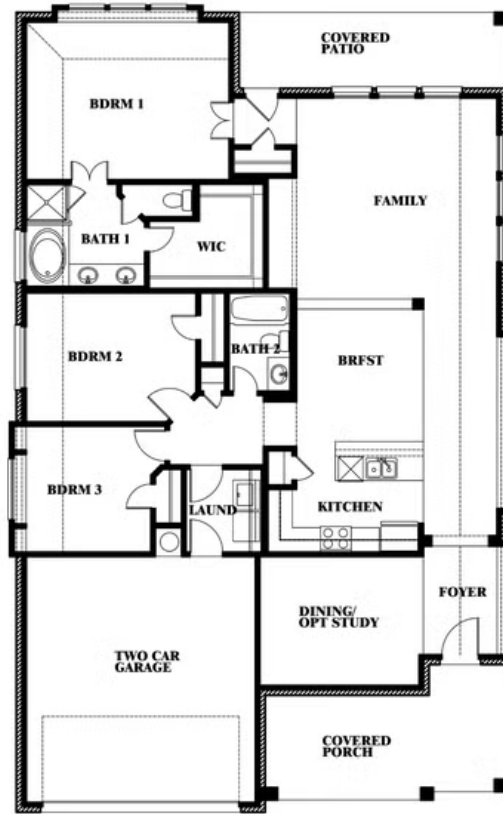

Dogwood

HOMES FROM
\$385,990

CLASSIC SERIES

ARCADIA TRAILS CLASSIC 60

121 EMPEROR OAK COURT, BALCH SPRINGS, TX 75181

1,840
SQUARE FEET

3
BEDROOMS

2.0
BATHROOMS

2
CAR GARAGE

ELEVATION ES

ELEVATION A

ELEVATION A

ELEVATION C

ELEVATION C

ELEVATION FS

ELEVATION FS

ELEVATION G

ELEVATION G

ELEVATION GS

ELEVATION GS

Dogwood

ARCADIA TRAILS CLASSIC 60

121 EMPEROR OAK COURT, BALCH SPRINGS, TX 75181

Dogwood

This brochure is for general informational purposes and is to be used as a guide only. Changes may be made during the development process and floorplans, dimensions, fixtures, fittings, finishes and specifications are subject to change without notice. Window placement, balcony configuration, wardrobe sizes and living areas may vary slightly within each plan type. EQUAL HOUSING OPPORTUNITY