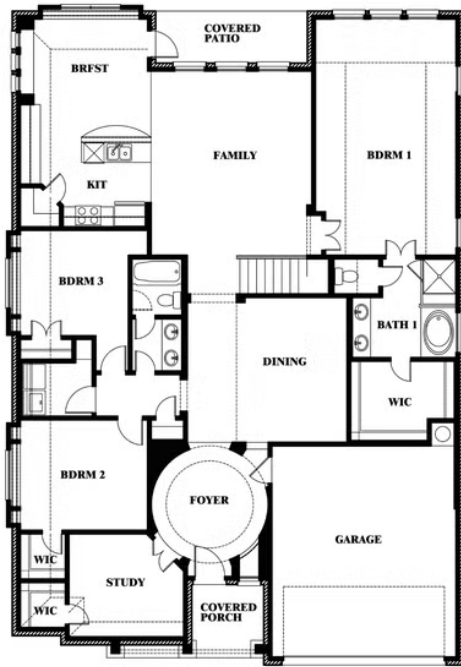

Carolina IV

ARCADIA TRAILS CLASSIC 60

121 EMPEROR OAK COURT, BALCH SPRINGS, TX 75181

Carolina IV