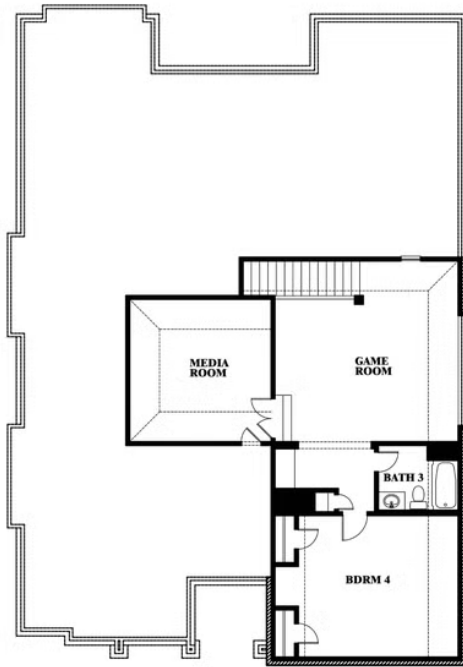

Carolina IV

ARCADIA TRAILS CLASSIC 60

121 EMPEROR OAK COURT, BALCH SPRINGS, TX 75181

Carolina IV