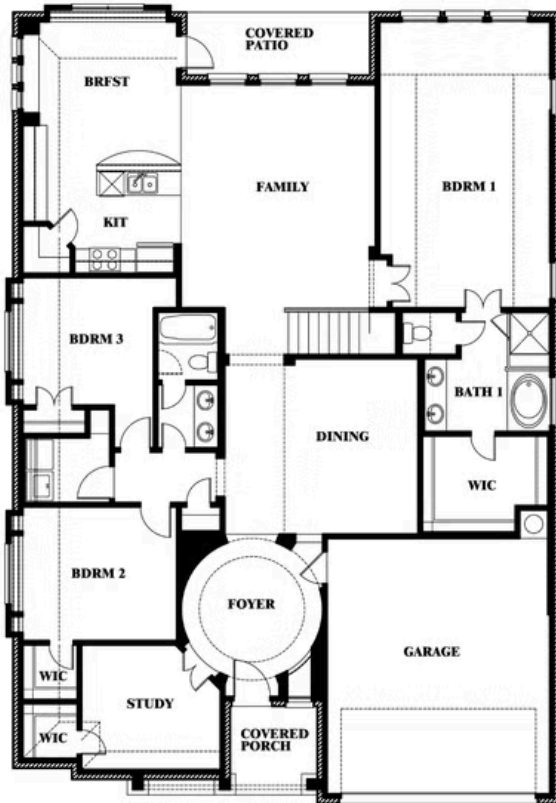

Carolina IV

HOMES FROM
\$476,990

CLASSIC SERIES

ARCADIA TRAILS CLASSIC 60

121 EMPEROR OAK COURT, BALCH SPRINGS, TX 75181

3,280
SQUARE FEET

4
BEDROOMS

3.0
BATHROOMS

2
CAR GARAGE

ELEVATION D

ELEVATION A

ELEVATION A

ELEVATION AS

ELEVATION AS

ELEVATION C

ELEVATION C

ELEVATION E

ELEVATION E

ELEVATION F

ELEVATION F

Carolina IV

ARCADIA TRAILS CLASSIC 60

121 EMPEROR OAK COURT, BALCH SPRINGS, TX 75181

Carolina IV

This brochure is for general informational purposes and is to be used as a guide only. Changes may be made during the development process and floorplans, dimensions, fixtures, fittings, finishes and specifications are subject to change without notice. Window placement, balcony configuration, wardrobe sizes and living areas may vary slightly within each plan type. EQUAL HOUSING OPPORTUNITY