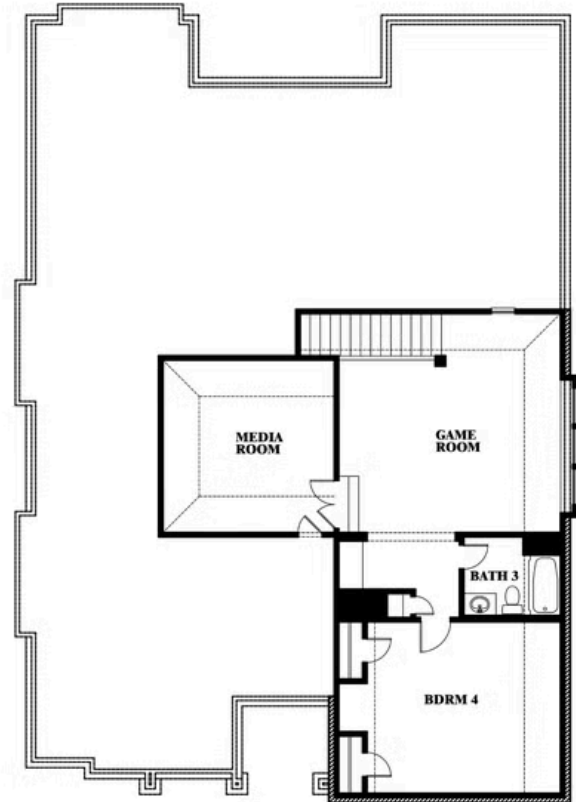

Carolina IV

HOMES FROM
\$476,990

CLASSIC SERIES

ARCADIA TRAILS CLASSIC 60

121 EMPEROR OAK COURT, BALCH SPRINGS, TX 75181

3,280
SQUARE FEET

4
BEDROOMS

3.0
BATHROOMS

2
CAR GARAGE

ELEVATION D

ELEVATION A

ELEVATION A

ELEVATION AS

ELEVATION AS

ELEVATION C

ELEVATION C

ELEVATION E

ELEVATION E

ELEVATION F

ELEVATION F

Carolina IV

ARCADIA TRAILS CLASSIC 60

121 EMPEROR OAK COURT, BALCH SPRINGS, TX 75181

Carolina IV

This brochure is for general informational purposes and is to be used as a guide only. Changes may be made during the development process and floorplans, dimensions, fixtures, fittings, finishes and specifications are subject to change without notice. Window placement, balcony configuration, wardrobe sizes and living areas may vary slightly within each plan type. EQUAL HOUSING OPPORTUNITY