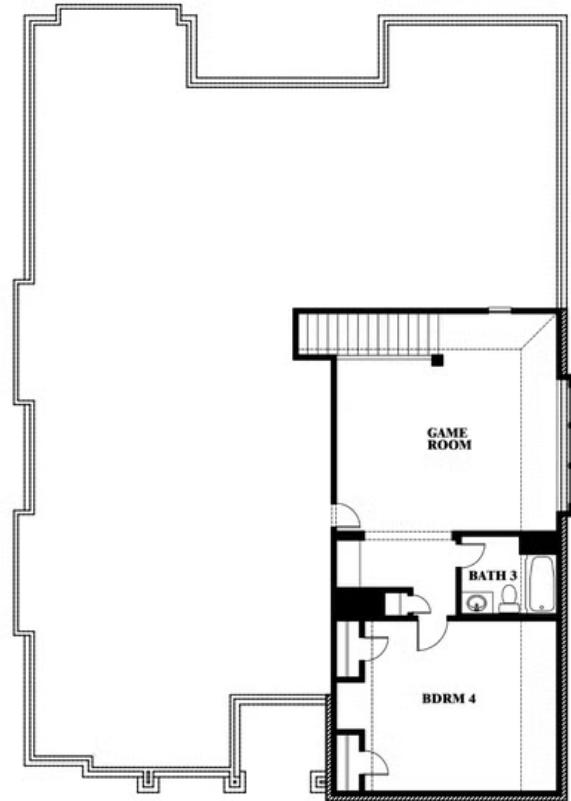

Carolina III

HOMES FROM
\$464,990

CLASSIC SERIES

ARCADIA TRAILS CLASSIC 60

121 EMPEROR OAK COURT, BALCH SPRINGS, TX 75181

3,067
SQUARE FEET

4
BEDROOMS

3.0
BATHROOMS

ELEVATION E

ELEVATION E

ELEVATION F

ELEVATION F

Carolina III

ARCADIA TRAILS CLASSIC 60

121 EMPEROR OAK COURT, BALCH SPRINGS, TX 75181

Carolina III

This brochure is for general informational purposes and is to be used as a guide only. Changes may be made during the development process and floorplans, dimensions, fixtures, fittings, finishes and specifications are subject to change without notice. Window placement, balcony configuration, wardrobe sizes and living areas may vary slightly within each plan type. EQUAL HOUSING OPPORTUNITY