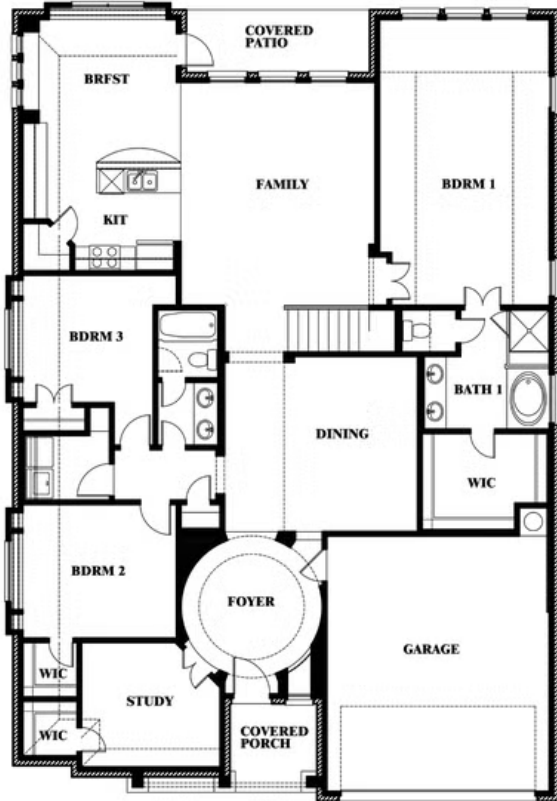

Carolina III

HOMES FROM
\$464,990

CLASSIC SERIES

ARCADIA TRAILS CLASSIC 60

121 EMPEROR OAK COURT, BALCH SPRINGS, TX 75181

3,067
SQUARE FEET

4
BEDROOMS

3.0
BATHROOMS

2
CAR GARAGE

ELEVATION AS

ELEVATION A

ELEVATION A

ELEVATION C

ELEVATION C

ELEVATION D

ELEVATION D

ELEVATION E

ELEVATION E

ELEVATION F

ELEVATION F

Carolina III

ARCADIA TRAILS CLASSIC 60

121 EMPEROR OAK COURT, BALCH SPRINGS, TX 75181

Carolina III

This brochure is for general informational purposes and is to be used as a guide only. Changes may be made during the development process and floorplans, dimensions, fixtures, fittings, finishes and specifications are subject to change without notice. Window placement, balcony configuration, wardrobe sizes and living areas may vary slightly within each plan type. EQUAL HOUSING OPPORTUNITY