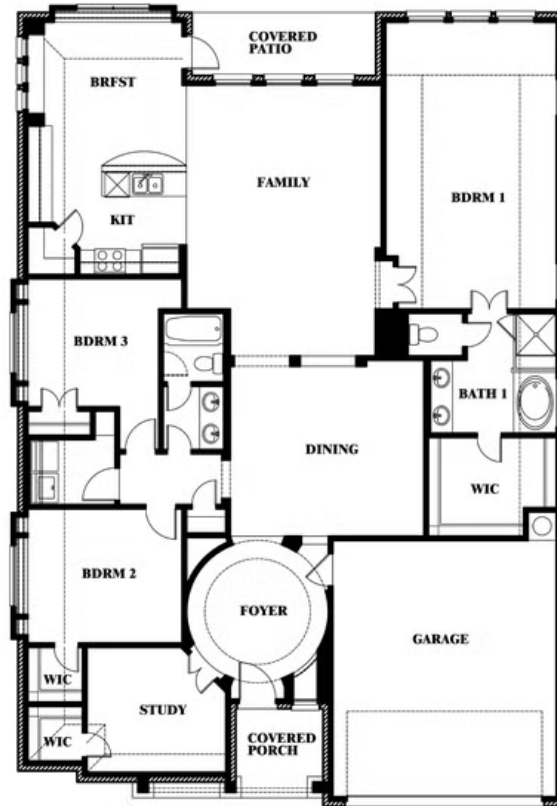

Carolina

HOMES FROM
\$420,990

CLASSIC SERIES

ARCADIA TRAILS CLASSIC 60

121 EMPEROR OAK COURT, BALCH SPRINGS, TX 75181

2,313
SQUARE FEET

3
BEDROOMS

2.0
BATHROOMS

2
CAR GARAGE

ELEVATION C

Carolina

ARCADIA TRAILS CLASSIC 60

121 EMPEROR OAK COURT, BALCH SPRINGS, TX 75181

Carolina

This brochure is for general informational purposes and is to be used as a guide only. Changes may be made during the development process and floorplans, dimensions, fixtures, fittings, finishes and specifications are subject to change without notice. Window placement, balcony configuration, wardrobe sizes and living areas may vary slightly within each plan type. EQUAL HOUSING OPPORTUNITY