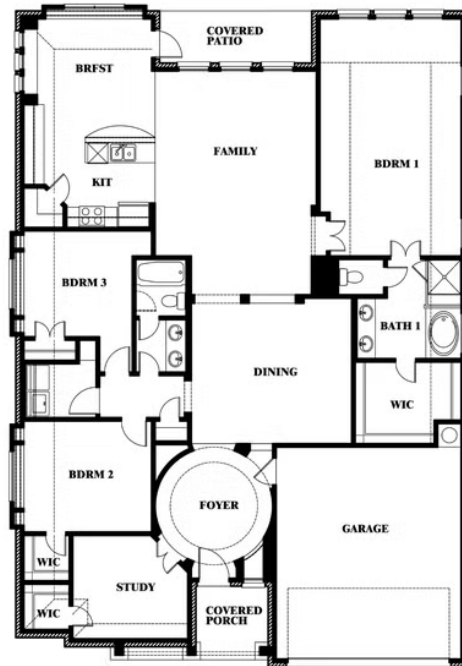

Carolina

ARCADIA TRAILS CLASSIC 60

121 EMPEROR OAK COURT, BALCH SPRINGS, TX 75181

Carolina