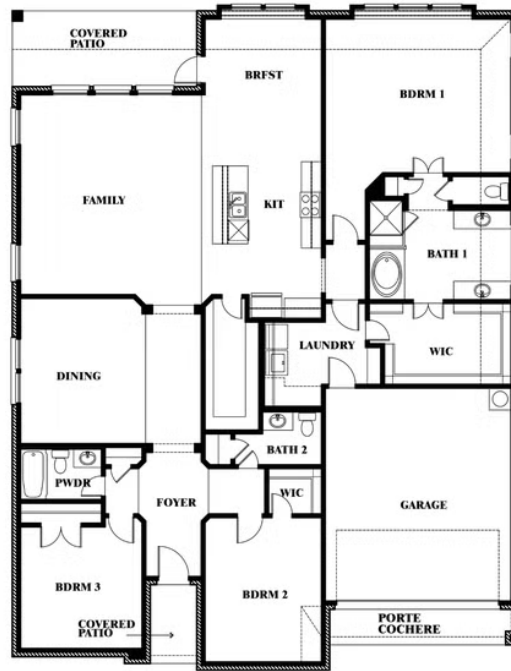

Caraway

ARCADIA TRAILS CLASSIC 60

121 EMPEROR OAK COURT, BALCH SPRINGS, TX 75181

Caraway