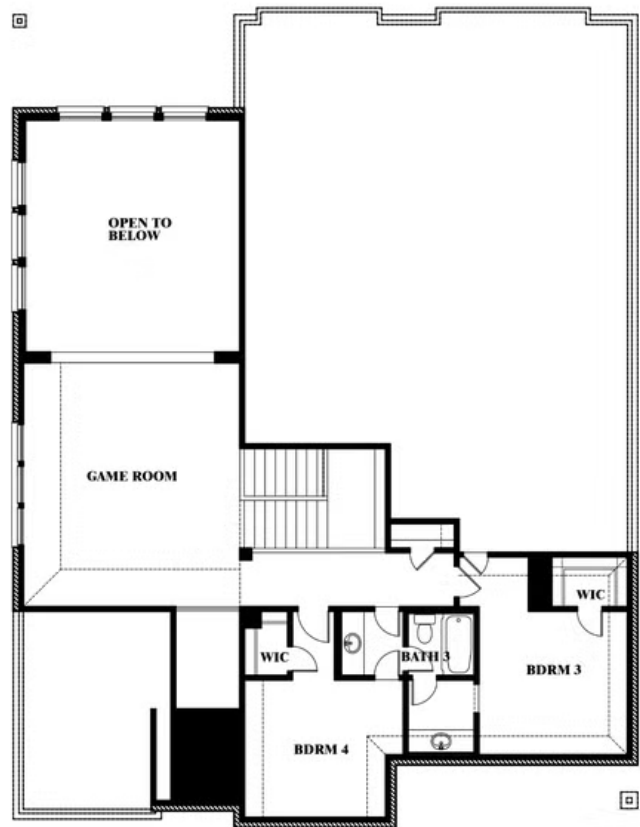

Bellflower

HOMES FROM
\$507,990

CLASSIC SERIES

ARCADIA TRAILS CLASSIC 60

121 EMPEROR OAK COURT, BALCH SPRINGS, TX 75181

3,527
SQUARE FEET

4
BEDROOMS

3.5
BATHROOMS

2
CAR GARAGE

ELEVATION D

ELEVATION A

ELEVATION A

ELEVATION AS

ELEVATION AS

ELEVATION B

ELEVATION B

ELEVATION C

ELEVATION C

Bellflower

ARCADIA TRAILS CLASSIC 60

121 EMPEROR OAK COURT, BALCH SPRINGS, TX 75181

Bellflower

This brochure is for general informational purposes and is to be used as a guide only. Changes may be made during the development process and floorplans, dimensions, fixtures, fittings, finishes and specifications are subject to change without notice. Window placement, balcony configuration, wardrobe sizes and living areas may vary slightly within each plan type. EQUAL HOUSING OPPORTUNITY