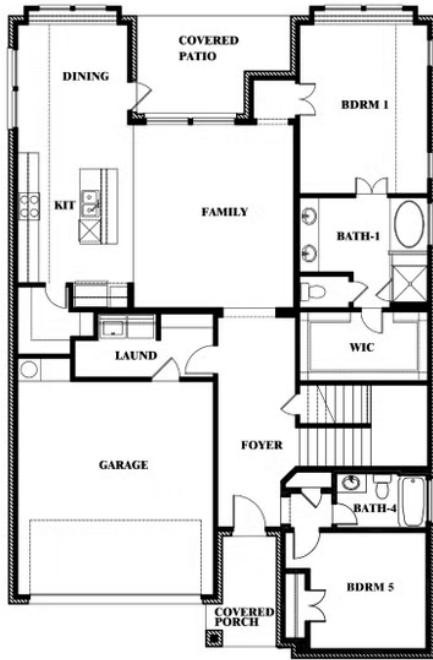

Violet

ARCADIA TRAILS CLASSIC 50

121 EMPEROR OAK COURT, BALCH SPRINGS, TX 75181

VIOLET FLOOR PLAN WITH OPTIONAL BEDROOM AT STUDY

Violet
Opt. Bed 5 & Bath 4 at Study