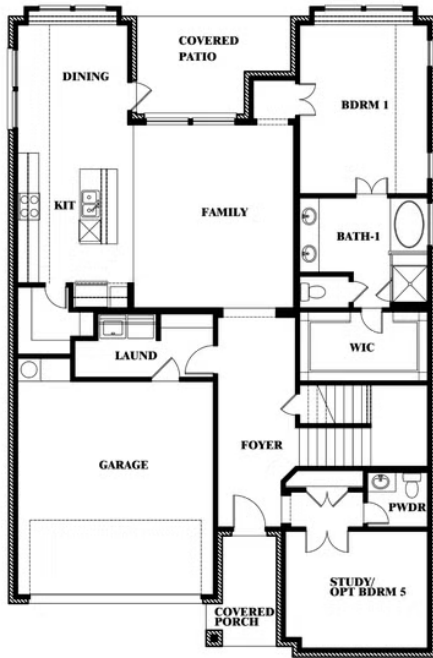

Violet

VIOLET FLOOR PLAN

ARCADIA TRAILS CLASSIC 50

121 EMPEROR OAK COURT, BALCH SPRINGS, TX 75181

Violet