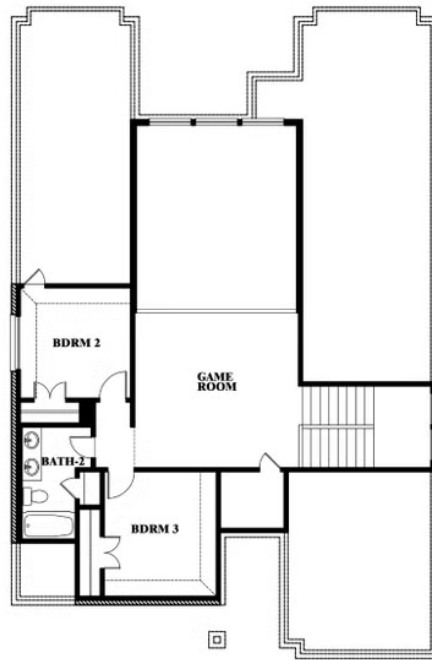

Violet

ARCADIA TRAILS CLASSIC 50

121 EMPEROR OAK COURT, BALCH SPRINGS, TX 75181

VIOLET FLOOR PLAN WITH OPTIONAL BEDROOM AT STUDY

Violet
Opt. Bed 5 & Bath 4 at Study