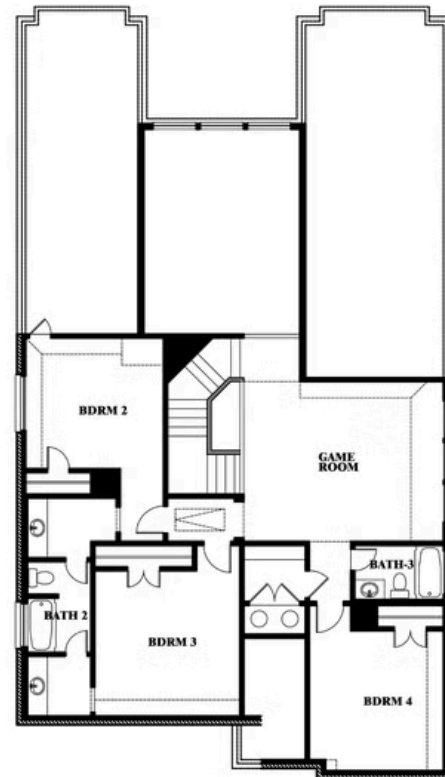

Rose

HOMES FROM
\$469,990

CLASSIC SERIES

ARCADIA TRAILS CLASSIC 50

121 EMPEROR OAK COURT, BALCH SPRINGS, TX 75181

3,359
SQUARE FEET

4
BEDROOMS

3.5
BATHROOMS

2
CAR GARAGE

ELEVATION A

ELEVATION AS

ELEVATION AS

ELEVATION B

ELEVATION B

ELEVATION C

ELEVATION C

ELEVATION D

ELEVATION D

Rose

ROSE FLOOR PLAN

ARCADIA TRAILS CLASSIC 50

121 EMPEROR OAK COURT, BALCH SPRINGS, TX 75181

Rose

This brochure is for general informational purposes and is to be used as a guide only. Changes may be made during the development process and floorplans, dimensions, fixtures, fittings, finishes and specifications are subject to change without notice. Window placement, balcony configuration, wardrobe sizes and living areas may vary slightly within each plan type. EQUAL HOUSING OPPORTUNITY

Rose

ARCADIA TRAILS CLASSIC 50

121 EMPEROR OAK COURT, BALCH SPRINGS, TX 75181

ROSE FLOOR PLAN WITH OPTIONAL BED & BATH AT STUDY

Rose
Opt. Bed & Bath at Study

This brochure is for general informational purposes and is to be used as a guide only. Changes may be made during the development process and floorplans, dimensions, fixtures, fittings, finishes and specifications are subject to change without notice. Window placement, balcony configuration, wardrobe sizes and living areas may vary slightly within each plan type. EQUAL HOUSING OPPORTUNITY