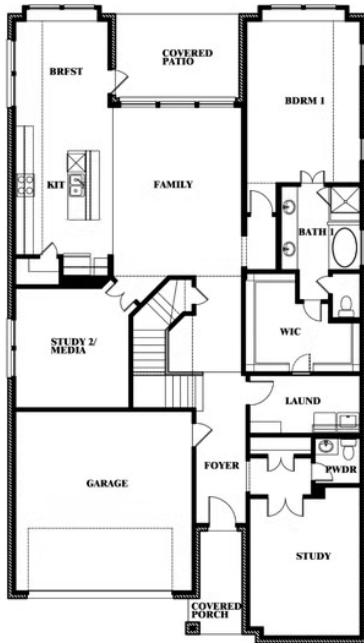

Rose

ROSE FLOOR PLAN

ARCADIA TRAILS CLASSIC 50

121 EMPEROR OAK COURT, BALCH SPRINGS, TX 75181

Rose