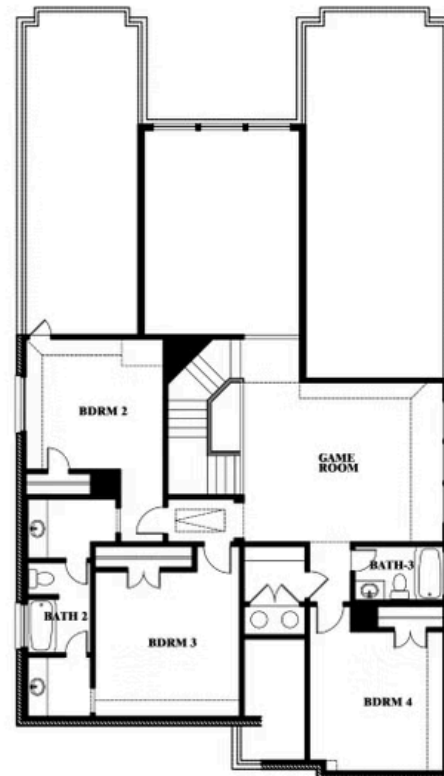

Rose

HOMES FROM
\$469,990

CLASSIC SERIES

ARCADIA TRAILS CLASSIC 50

121 EMPEROR OAK COURT, BALCH SPRINGS, TX 75181

3,359
SQUARE FEET

4
BEDROOMS

3.5
BATHROOMS

ELEVATION D

ELEVATION D

Rose

ROSE FLOOR PLAN

ARCADIA TRAILS CLASSIC 50

121 EMPEROR OAK COURT, BALCH SPRINGS, TX 75181

Rose

This brochure is for general informational purposes and is to be used as a guide only. Changes may be made during the development process and floorplans, dimensions, fixtures, fittings, finishes and specifications are subject to change without notice. Window placement, balcony configuration, wardrobe sizes and living areas may vary slightly within each plan type. EQUAL HOUSING OPPORTUNITY

Rose

ARCADIA TRAILS CLASSIC 50

121 EMPEROR OAK COURT, BALCH SPRINGS, TX 75181

ROSE FLOOR PLAN WITH OPTIONAL BED & BATH AT STUDY

Rose
Opt. Bed & Bath at Study

This brochure is for general informational purposes and is to be used as a guide only. Changes may be made during the development process and floorplans, dimensions, fixtures, fittings, finishes and specifications are subject to change without notice. Window placement, balcony configuration, wardrobe sizes and living areas may vary slightly within each plan type. EQUAL HOUSING OPPORTUNITY