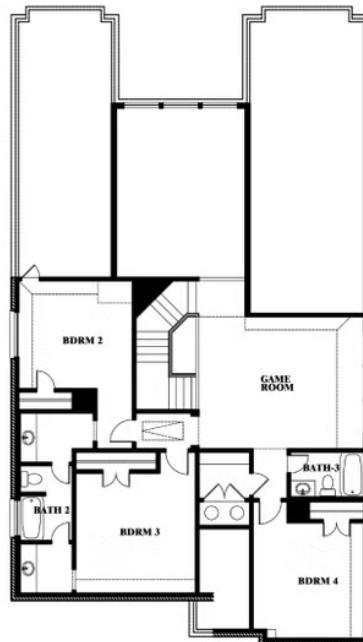

Rose

ARCADIA TRAILS CLASSIC 50

121 EMPEROR OAK COURT, BALCH SPRINGS, TX 75181

ROSE FLOOR PLAN WITH OPTIONAL BED & BATH AT STUDY

Rose
Opt. Bed & Bath at Study