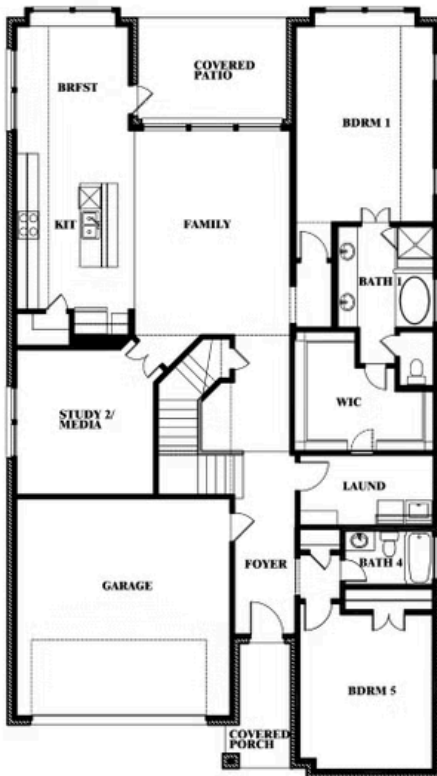

Rose

HOMES FROM
\$469,990

CLASSIC SERIES

ARCADIA TRAILS CLASSIC 50

121 EMPEROR OAK COURT, BALCH SPRINGS, TX 75181

3,359
SQUARE FEET

4
BEDROOMS

3.5
BATHROOMS

ELEVATION D

ELEVATION D

Rose

ROSE FLOOR PLAN

ARCADIA TRAILS CLASSIC 50

121 EMPEROR OAK COURT, BALCH SPRINGS, TX 75181

Rose

This brochure is for general informational purposes and is to be used as a guide only. Changes may be made during the development process and floorplans, dimensions, fixtures, fittings, finishes and specifications are subject to change without notice. Window placement, balcony configuration, wardrobe sizes and living areas may vary slightly within each plan type. EQUAL HOUSING OPPORTUNITY

Rose

ARCADIA TRAILS CLASSIC 50

121 EMPEROR OAK COURT, BALCH SPRINGS, TX 75181

ROSE FLOOR PLAN WITH OPTIONAL BED & BATH AT STUDY

Rose
Opt. Bed & Bath at Study

This brochure is for general informational purposes and is to be used as a guide only. Changes may be made during the development process and floorplans, dimensions, fixtures, fittings, finishes and specifications are subject to change without notice. Window placement, balcony configuration, wardrobe sizes and living areas may vary slightly within each plan type. EQUAL HOUSING OPPORTUNITY