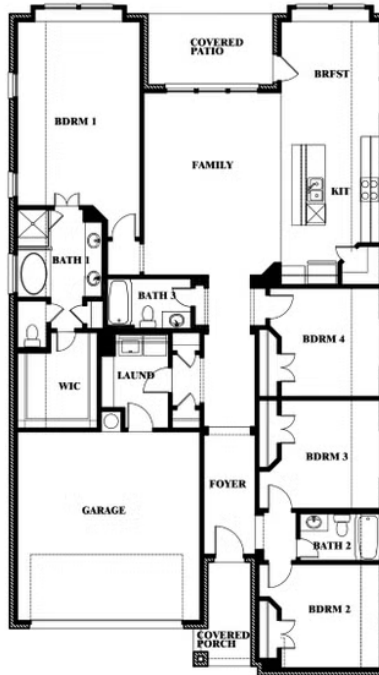

Jasmine

ARCADIA TRAILS CLASSIC 50

121 EMPEROR OAK COURT, BALCH SPRINGS, TX 75181

JASMINE FLOOR PLAN WITH OPTIONAL BATH 3

Jasmine
Opt. Bath 3 at Closet