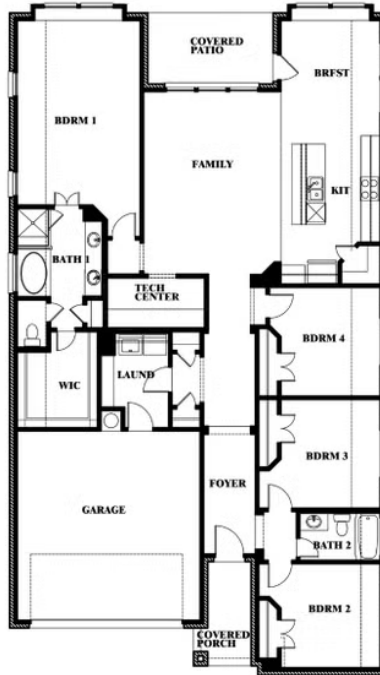

Jasmine

ARCADIA TRAILS CLASSIC 50

121 EMPEROR OAK COURT, BALCH SPRINGS, TX 75181

JASMINE FLOOR PLAN WITH OPTIONAL TECH CENTER

Jasmine
Opt. Tech Center at Closet