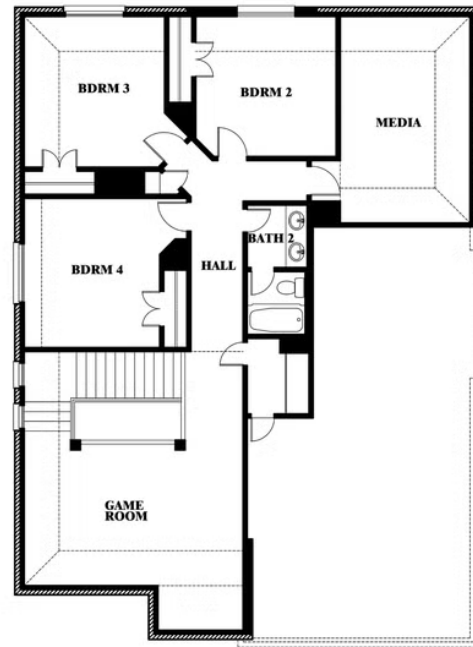

Dewberry II

ARCADIA TRAILS CLASSIC 50

121 EMPEROR OAK COURT, BALCH SPRINGS, TX 75181

Dewberry II