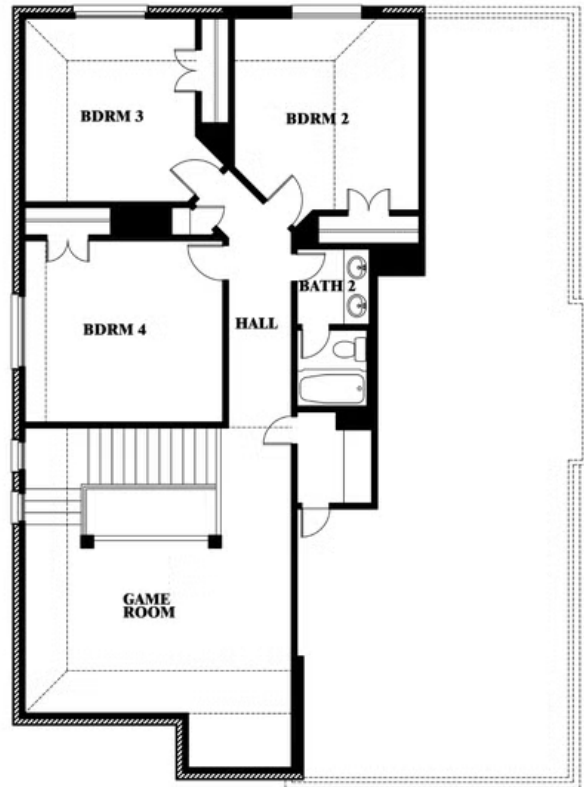

ELEVATION D

ELEVATION D

Dewberry

ARCADIA TRAILS CLASSIC 50

121 EMPEROR OAK COURT, BALCH SPRINGS, TX 75181

Dewberry

This brochure is for general informational purposes and is to be used as a guide only. Changes may be made during the development process and floorplans, dimensions, fixtures, fittings, finishes and specifications are subject to change without notice. Window placement, balcony configuration, wardrobe sizes and living areas may vary slightly within each plan type. EQUAL HOUSING OPPORTUNITY