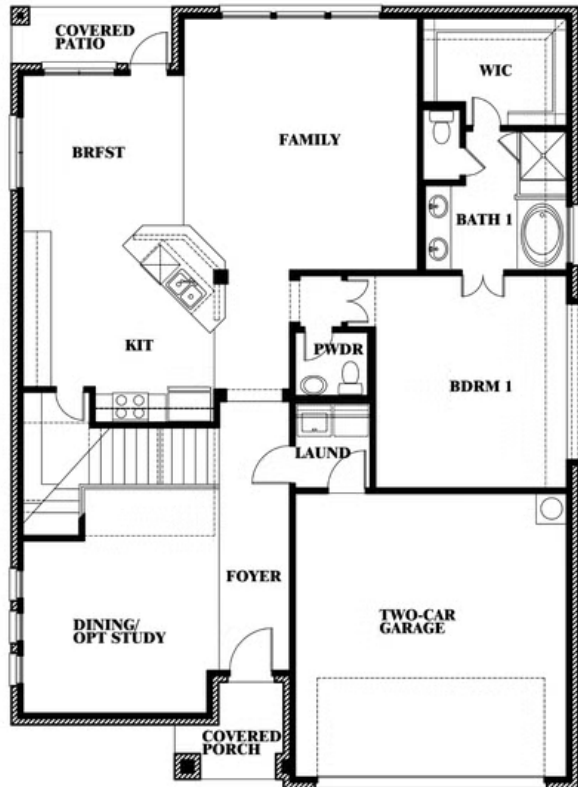

Dewberry

HOMES FROM
\$420,990

CLASSIC SERIES

ARCADIA TRAILS CLASSIC 50

121 EMPEROR OAK COURT, BALCH SPRINGS, TX 75181

2,820
SQUARE FEET

4
BEDROOMS

2.5
BATHROOMS

ELEVATION D

ELEVATION D

Dewberry

ARCADIA TRAILS CLASSIC 50

121 EMPEROR OAK COURT, BALCH SPRINGS, TX 75181

Dewberry

This brochure is for general informational purposes and is to be used as a guide only. Changes may be made during the development process and floorplans, dimensions, fixtures, fittings, finishes and specifications are subject to change without notice. Window placement, balcony configuration, wardrobe sizes and living areas may vary slightly within each plan type. EQUAL HOUSING OPPORTUNITY