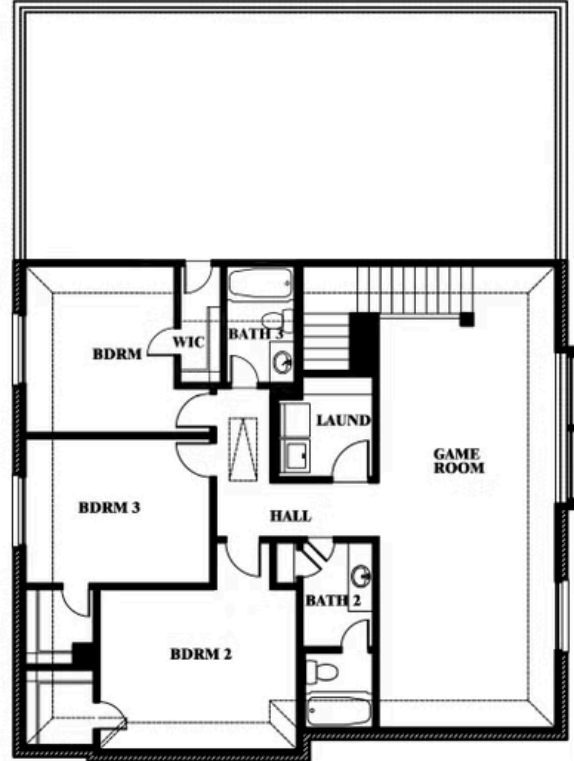

EQUAL HOUSING OPPORTUNITY

Woodrose

ARROWBROOKE ELEMENTS

2200 BROKEN ARROW DRIVE, AUBREY, TX 76227

Woodrose Opt. Bed 6 & Bath 4 Downstairs

This brochure is for general informational purposes and is to be used as a guide only. Changes may be made during the development process and floorplans, dimensions, fixtures, fittings, finishes and specifications are subject to change without notice. Window placement, balcony configuration, wardrobe sizes and living areas may vary slightly within each plan type. EQUAL HOUSING OPPORTUNITY

EQUAL HOUSING OPPORTUNITY

Woodrose

ARROWBROOKE ELEMENTS

2200 BROKEN ARROW DRIVE, AUBREY, TX 76227

Woodrose Opt. Bath 3 Upstairs

This brochure is for general informational purposes and is to be used as a guide only. Changes may be made during the development process and floorplans, dimensions, fixtures, fittings, finishes and specifications are subject to change without notice. Window placement, balcony configuration, wardrobe sizes and living areas may vary slightly within each plan type. EQUAL HOUSING OPPORTUNITY