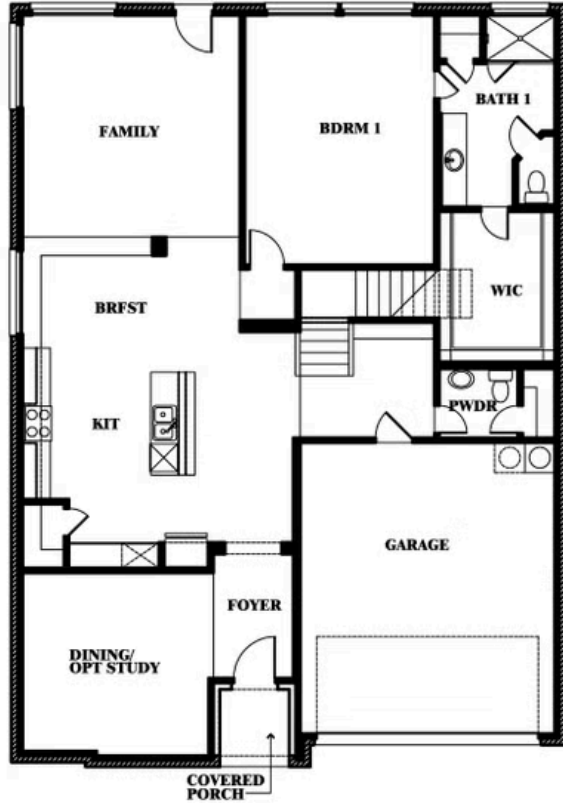

EQUAL HOUSING OPPORTUNITY

Woodrose

ARROWBROOKE ELEMENTS

2200 BROKEN ARROW DRIVE, AUBREY, TX 76227

Woodrose Opt. Bed 5 & Bath 3

This brochure is for general informational purposes and is to be used as a guide only. Changes may be made during the development process and floorplans, dimensions, fixtures, fittings, finishes and specifications are subject to change without notice. Window placement, balcony configuration, wardrobe sizes and living areas may vary slightly within each plan type. EQUAL HOUSING OPPORTUNITY

EQUAL HOUSING OPPORTUNITY

Woodrose

ARROWBROOKE ELEMENTS

2200 BROKEN ARROW DRIVE, AUBREY, TX 76227

Woodrose Opt. Bed 6 & Bath 4 Downstairs

This brochure is for general informational purposes and is to be used as a guide only. Changes may be made during the development process and floorplans, dimensions, fixtures, fittings, finishes and specifications are subject to change without notice. Window placement, balcony configuration, wardrobe sizes and living areas may vary slightly within each plan type. EQUAL HOUSING OPPORTUNITY

EQUAL HOUSING OPPORTUNITY

Woodrose

ARROWBROOKE ELEMENTS

2200 BROKEN ARROW DRIVE, AUBREY, TX 76227

Woodrose Opt. Bath 3 Upstairs

This brochure is for general informational purposes and is to be used as a guide only. Changes may be made during the development process and floorplans, dimensions, fixtures, fittings, finishes and specifications are subject to change without notice. Window placement, balcony configuration, wardrobe sizes and living areas may vary slightly within each plan type. EQUAL HOUSING OPPORTUNITY