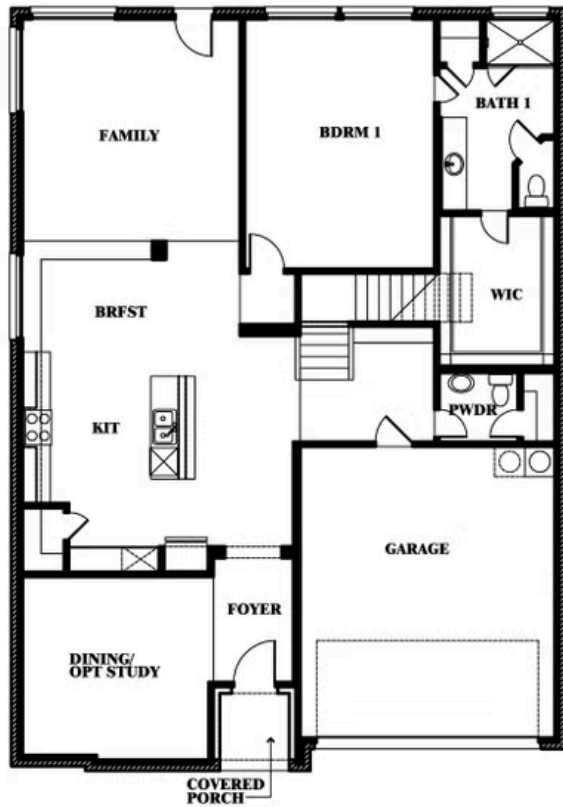

EQUAL HOUSING OPPORTUNITY

Woodrose

ARROWBROOKE ELEMENTS

2200 BROKEN ARROW DRIVE, AUBREY, TX 76227

Woodrose Opt. Media Room

This brochure is for general informational purposes and is to be used as a guide only. Changes may be made during the development process and floorplans, dimensions, fixtures, fittings, finishes and specifications are subject to change without notice. Window placement, balcony configuration, wardrobe sizes and living areas may vary slightly within each plan type. EQUAL HOUSING OPPORTUNITY

EQUAL HOUSING OPPORTUNITY

Woodrose

ARROWBROOKE ELEMENTS

2200 BROKEN ARROW DRIVE, AUBREY, TX 76227

Woodrose Opt. Bed 5 & Bath 3

This brochure is for general informational purposes and is to be used as a guide only. Changes may be made during the development process and floorplans, dimensions, fixtures, fittings, finishes and specifications are subject to change without notice. Window placement, balcony configuration, wardrobe sizes and living areas may vary slightly within each plan type. EQUAL HOUSING OPPORTUNITY

EQUAL HOUSING OPPORTUNITY

Woodrose

ARROWBROOKE ELEMENTS

2200 BROKEN ARROW DRIVE, AUBREY, TX 76227

Woodrose Opt. Bed 6 & Bath 4 Downstairs

This brochure is for general informational purposes and is to be used as a guide only. Changes may be made during the development process and floorplans, dimensions, fixtures, fittings, finishes and specifications are subject to change without notice. Window placement, balcony configuration, wardrobe sizes and living areas may vary slightly within each plan type. EQUAL HOUSING OPPORTUNITY