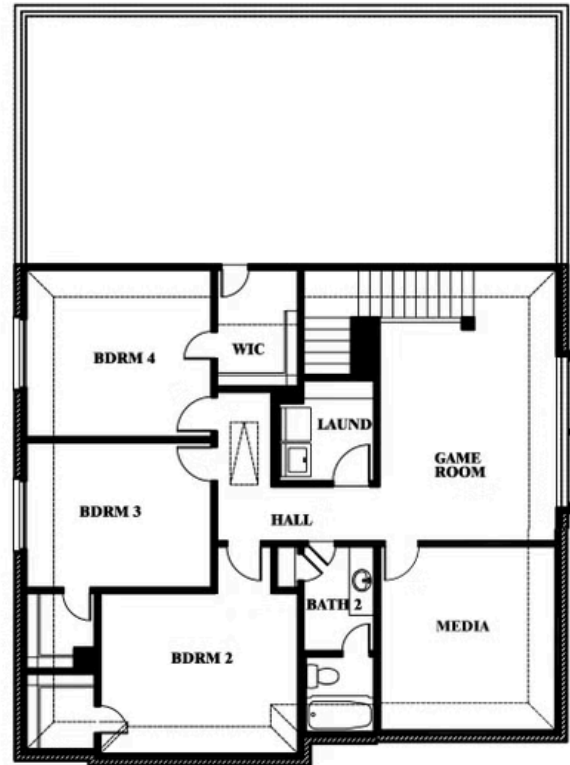

Woodrose

ARROWBROOKE ELEMENTS

2200 BROKEN ARROW DRIVE, AUBREY, TX 76227

Woodrose

This brochure is for general informational purposes and is to be used as a guide only. Changes may be made during the development process and floorplans, dimensions, fixtures, fittings, finishes and specifications are subject to change without notice. Window placement, balcony configuration, wardrobe sizes and living areas may vary slightly within each plan type. EQUAL HOUSING OPPORTUNITY

EQUAL HOUSING OPPORTUNITY

Woodrose

ARROWBROOKE ELEMENTS

2200 BROKEN ARROW DRIVE, AUBREY, TX 76227

Woodrose Opt. Media Room

This brochure is for general informational purposes and is to be used as a guide only. Changes may be made during the development process and floorplans, dimensions, fixtures, fittings, finishes and specifications are subject to change without notice. Window placement, balcony configuration, wardrobe sizes and living areas may vary slightly within each plan type. EQUAL HOUSING OPPORTUNITY

EQUAL HOUSING OPPORTUNITY

Woodrose

ARROWBROOKE ELEMENTS

2200 BROKEN ARROW DRIVE, AUBREY, TX 76227

Woodrose Opt. Bed 5 & Bath 3

This brochure is for general informational purposes and is to be used as a guide only. Changes may be made during the development process and floorplans, dimensions, fixtures, fittings, finishes and specifications are subject to change without notice. Window placement, balcony configuration, wardrobe sizes and living areas may vary slightly within each plan type. EQUAL HOUSING OPPORTUNITY