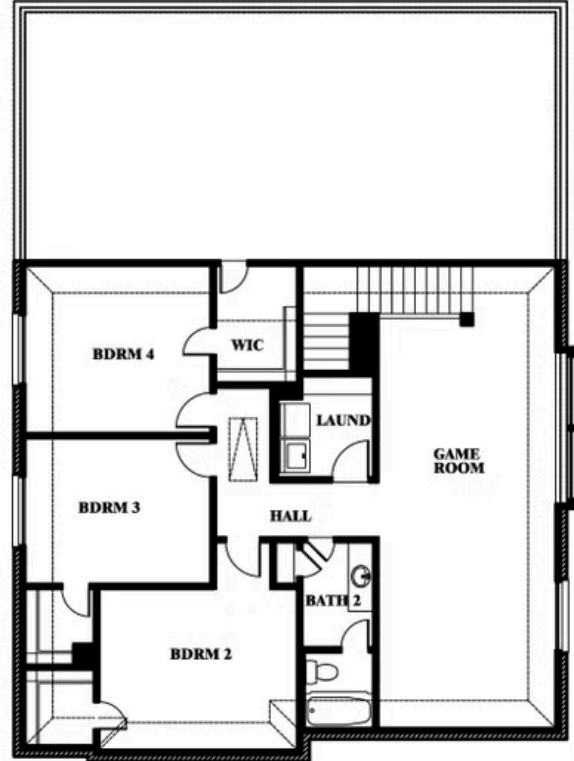

EQUAL HOUSING OPPORTUNITY

Woodrose

ARROWBROOKE ELEMENTS

2200 BROKEN ARROW DRIVE, AUBREY, TX 76227

Woodrose Opt. Bed 5 & Bath 3

This brochure is for general informational purposes and is to be used as a guide only. Changes may be made during the development process and floorplans, dimensions, fixtures, fittings, finishes and specifications are subject to change without notice. Window placement, balcony configuration, wardrobe sizes and living areas may vary slightly within each plan type. EQUAL HOUSING OPPORTUNITY

EQUAL HOUSING OPPORTUNITY

Woodrose

ARROWBROOKE ELEMENTS

2200 BROKEN ARROW DRIVE, AUBREY, TX 76227

Woodrose Opt. Bed 6 & Bath 4 Downstairs

This brochure is for general informational purposes and is to be used as a guide only. Changes may be made during the development process and floorplans, dimensions, fixtures, fittings, finishes and specifications are subject to change without notice. Window placement, balcony configuration, wardrobe sizes and living areas may vary slightly within each plan type. EQUAL HOUSING OPPORTUNITY

EQUAL HOUSING OPPORTUNITY

Woodrose

ARROWBROOKE ELEMENTS

2200 BROKEN ARROW DRIVE, AUBREY, TX 76227

Woodrose Opt. Bath 3 Upstairs

This brochure is for general informational purposes and is to be used as a guide only. Changes may be made during the development process and floorplans, dimensions, fixtures, fittings, finishes and specifications are subject to change without notice. Window placement, balcony configuration, wardrobe sizes and living areas may vary slightly within each plan type. EQUAL HOUSING OPPORTUNITY