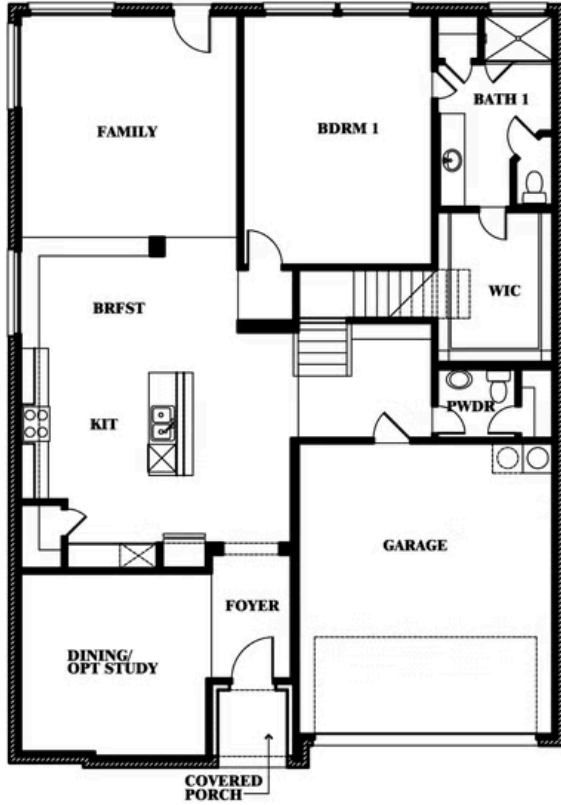

Woodrose

HOMES FROM
\$546,990

ELEMENTS SERIES

ARROWBROOKE ELEMENTS

2200 BROKEN ARROW DRIVE, AUBREY, TX 76227

3,056
SQUARE FEET

4
BEDROOMS

2.5
BATHROOMS

2
CAR GARAGE

ELEVATION A

ELEVATION B

ELEVATION B

ELEVATION BS

ELEVATION BS

ELEVATION C

ELEVATION C

Woodrose

ARROWBROOKE ELEMENTS

2200 BROKEN ARROW DRIVE, AUBREY, TX 76227

Woodrose

This brochure is for general informational purposes and is to be used as a guide only. Changes may be made during the development process and floorplans, dimensions, fixtures, fittings, finishes and specifications are subject to change without notice. Window placement, balcony configuration, wardrobe sizes and living areas may vary slightly within each plan type. EQUAL HOUSING OPPORTUNITY

EQUAL HOUSING OPPORTUNITY

Woodrose

ARROWBROOKE ELEMENTS

2200 BROKEN ARROW DRIVE, AUBREY, TX 76227

Woodrose Opt. Bed 5 & Bath 3

This brochure is for general informational purposes and is to be used as a guide only. Changes may be made during the development process and floorplans, dimensions, fixtures, fittings, finishes and specifications are subject to change without notice. Window placement, balcony configuration, wardrobe sizes and living areas may vary slightly within each plan type. EQUAL HOUSING OPPORTUNITY