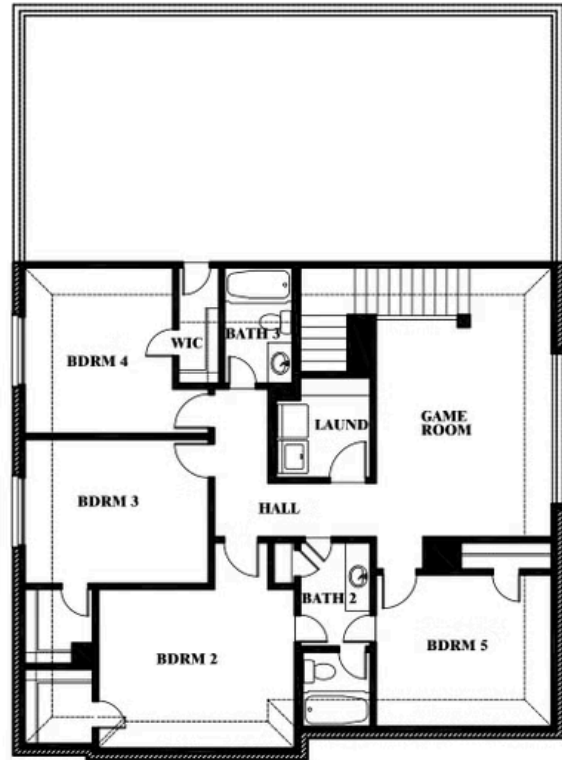

EQUAL HOUSING OPPORTUNITY

Woodrose

ARROWBROOKE ELEMENTS

2200 BROKEN ARROW DRIVE, AUBREY, TX 76227

Woodrose Opt. Media Room

This brochure is for general informational purposes and is to be used as a guide only. Changes may be made during the development process and floorplans, dimensions, fixtures, fittings, finishes and specifications are subject to change without notice. Window placement, balcony configuration, wardrobe sizes and living areas may vary slightly within each plan type. EQUAL HOUSING OPPORTUNITY

EQUAL HOUSING OPPORTUNITY

Woodrose

ARROWBROOKE ELEMENTS

2200 BROKEN ARROW DRIVE, AUBREY, TX 76227

Woodrose Opt. Bed 5 & Bath 3

This brochure is for general informational purposes and is to be used as a guide only. Changes may be made during the development process and floorplans, dimensions, fixtures, fittings, finishes and specifications are subject to change without notice. Window placement, balcony configuration, wardrobe sizes and living areas may vary slightly within each plan type. EQUAL HOUSING OPPORTUNITY

EQUAL HOUSING OPPORTUNITY

Woodrose

ARROWBROOKE ELEMENTS

2200 BROKEN ARROW DRIVE, AUBREY, TX 76227

Woodrose Opt. Bed 6 & Bath 4 Downstairs

This brochure is for general informational purposes and is to be used as a guide only. Changes may be made during the development process and floorplans, dimensions, fixtures, fittings, finishes and specifications are subject to change without notice. Window placement, balcony configuration, wardrobe sizes and living areas may vary slightly within each plan type. EQUAL HOUSING OPPORTUNITY