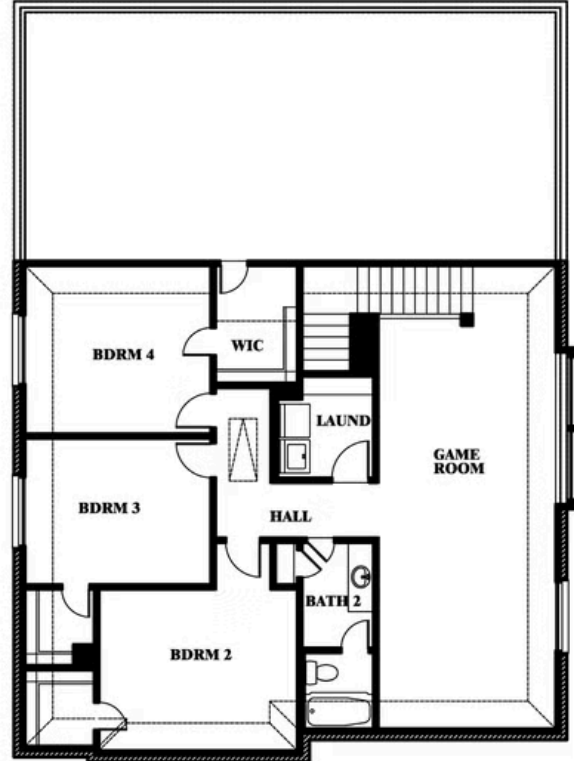

Woodrose

HOMES FROM
\$546,990

ELEMENTS SERIES

ARROWBROOKE ELEMENTS

2200 BROKEN ARROW DRIVE, AUBREY, TX 76227

3,056
SQUARE FEET

4
BEDROOMS

2.5
BATHROOMS

2
CAR GARAGE

ELEVATION A

ELEVATION B

ELEVATION B

ELEVATION BS

ELEVATION BS

ELEVATION C

ELEVATION C

Woodrose

ARROWBROOKE ELEMENTS

2200 BROKEN ARROW DRIVE, AUBREY, TX 76227

Woodrose

This brochure is for general informational purposes and is to be used as a guide only. Changes may be made during the development process and floorplans, dimensions, fixtures, fittings, finishes and specifications are subject to change without notice. Window placement, balcony configuration, wardrobe sizes and living areas may vary slightly within each plan type. EQUAL HOUSING OPPORTUNITY