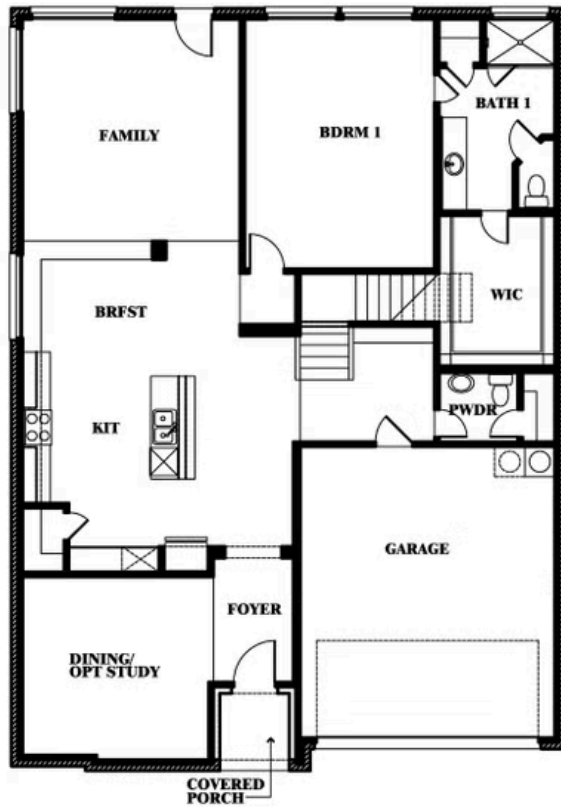

Woodrose

ARROWBROOKE ELEMENTS

2200 BROKEN ARROW DRIVE, AUBREY, TX 76227

Woodrose

This brochure is for general informational purposes and is to be used as a guide only. Changes may be made during the development process and floorplans, dimensions, fixtures, fittings, finishes and specifications are subject to change without notice. Window placement, balcony configuration, wardrobe sizes and living areas may vary slightly within each plan type. EQUAL HOUSING OPPORTUNITY

EQUAL HOUSING OPPORTUNITY

Woodrose

ARROWBROOKE ELEMENTS

2200 BROKEN ARROW DRIVE, AUBREY, TX 76227

Woodrose Opt. Media Room

This brochure is for general informational purposes and is to be used as a guide only. Changes may be made during the development process and floorplans, dimensions, fixtures, fittings, finishes and specifications are subject to change without notice. Window placement, balcony configuration, wardrobe sizes and living areas may vary slightly within each plan type. EQUAL HOUSING OPPORTUNITY

EQUAL HOUSING OPPORTUNITY

Woodrose

ARROWBROOKE ELEMENTS

2200 BROKEN ARROW DRIVE, AUBREY, TX 76227

Woodrose Opt. Bed 5 & Bath 3

This brochure is for general informational purposes and is to be used as a guide only. Changes may be made during the development process and floorplans, dimensions, fixtures, fittings, finishes and specifications are subject to change without notice. Window placement, balcony configuration, wardrobe sizes and living areas may vary slightly within each plan type. EQUAL HOUSING OPPORTUNITY