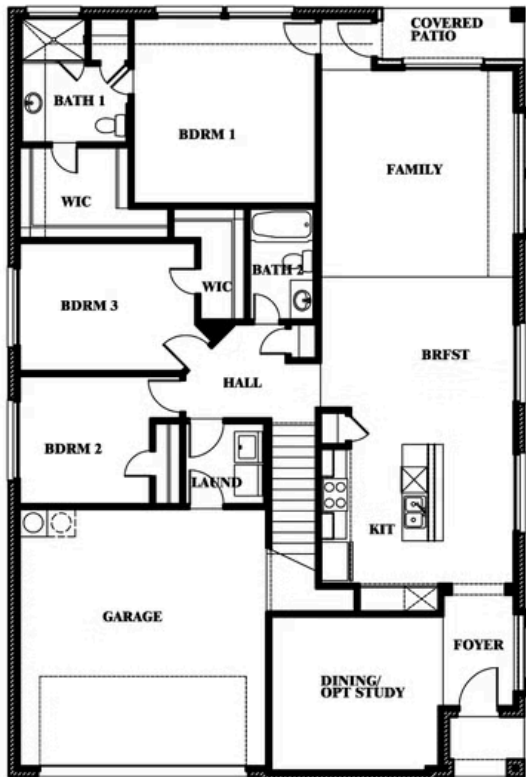

Willow II

HOMES FROM
\$496,990

ELEMENTS SERIES

ARROWBROOKE ELEMENTS

2200 BROKEN ARROW DRIVE, AUBREY, TX 76227

2,483
SQUARE FEET

4
BEDROOMS

3.0
BATHROOMS

Willow II

ARROWBROOKE ELEMENTS

2200 BROKEN ARROW DRIVE, AUBREY, TX 76227

Willow II

SECOND FLOOR PLAN

This brochure is for general informational purposes and is to be used as a guide only. Changes may be made during the development process and floorplans, dimensions, fixtures, fittings, finishes and specifications are subject to change without notice. Window placement, balcony configuration, wardrobe sizes and living areas may vary slightly within each plan type. EQUAL HOUSING OPPORTUNITY