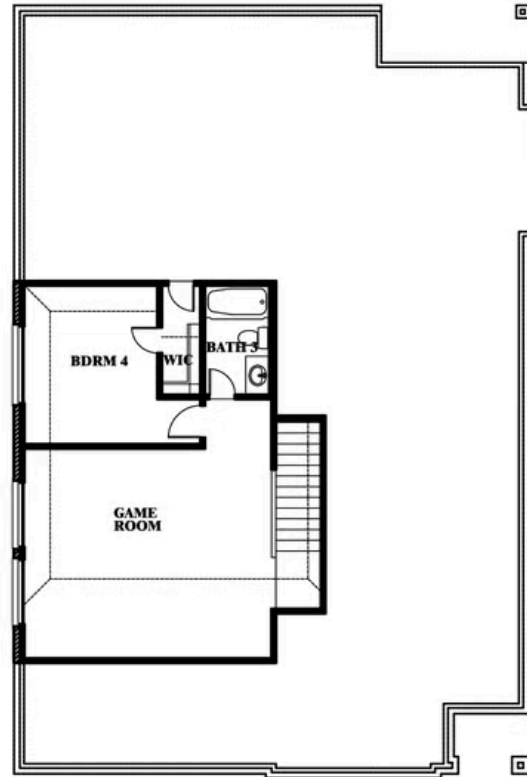

Willow II

HOMES FROM
\$496,990

ELEMENTS SERIES

ARROWBROOKE ELEMENTS

2200 BROKEN ARROW DRIVE, AUBREY, TX 76227

2,483
SQUARE FEET

4
BEDROOMS

3.0
BATHROOMS

Willow II

ARROWBROOKE ELEMENTS

2200 BROKEN ARROW DRIVE, AUBREY, TX 76227

Willow II

SECOND FLOOR PLAN

This brochure is for general informational purposes and is to be used as a guide only. Changes may be made during the development process and floorplans, dimensions, fixtures, fittings, finishes and specifications are subject to change without notice. Window placement, balcony configuration, wardrobe sizes and living areas may vary slightly within each plan type. EQUAL HOUSING OPPORTUNITY