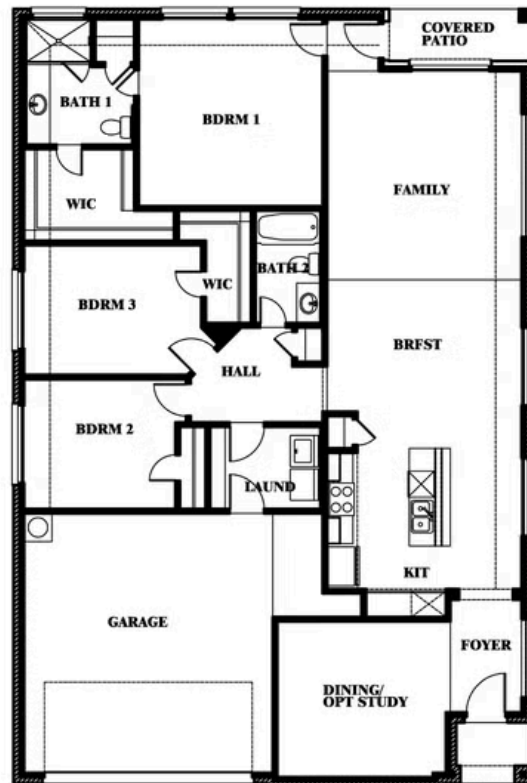

Willow

HOMES FROM
\$450,990

ELEMENTS SERIES

ARROWBROOKE ELEMENTS

2200 BROKEN ARROW DRIVE, AUBREY, TX 76227

1,845
SQUARE FEET

3
BEDROOMS

2.0
BATHROOMS

2
CAR GARAGE

Willow

ARROWBROOKE ELEMENTS

2200 BROKEN ARROW DRIVE, AUBREY, TX 76227

Willow

This brochure is for general informational purposes and is to be used as a guide only. Changes may be made during the development process and floorplans, dimensions, fixtures, fittings, finishes and specifications are subject to change without notice. Window placement, balcony configuration, wardrobe sizes and living areas may vary slightly within each plan type. EQUAL HOUSING OPPORTUNITY