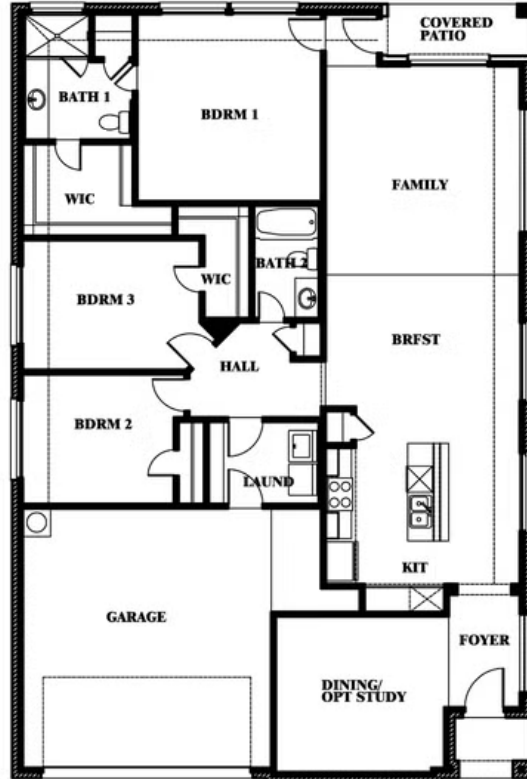

Willow

HOMES FROM
\$450,990

ELEMENTS SERIES

ARROWBROOKE ELEMENTS

2200 BROKEN ARROW DRIVE, AUBREY, TX 76227

1,845
SQUARE FEET

3
BEDROOMS

2.0
BATHROOMS

2
CAR GARAGE

ELEVATION C

ELEVATION A

ELEVATION B

ELEVATION BS

Document generated Nov 21, 2024. Prices, plans, square footage, features and materials are subject to change at any time without notice and vary among communities. Listed prices are for informational purposes only, are not binding, and do not create any contractual obligation(s). The price of any home is dependent on numerous factors, all of which are unique to a specific home, and is not guaranteed until specified in a binding contract. Pricing of elevations and additional optional beds/baths vary per plan. Some plans require a premium homesite. Please ask the Community Manager for details. Renderings of homes are artist concepts and may not reflect exact colors and materials.

Willow

ARROWBROOKE ELEMENTS

2200 BROKEN ARROW DRIVE, AUBREY, TX 76227

Willow

This brochure is for general informational purposes and is to be used as a guide only. Changes may be made during the development process and floorplans, dimensions, fixtures, fittings, finishes and specifications are subject to change without notice. Window placement, balcony configuration, wardrobe sizes and living areas may vary slightly within each plan type. EQUAL HOUSING OPPORTUNITY