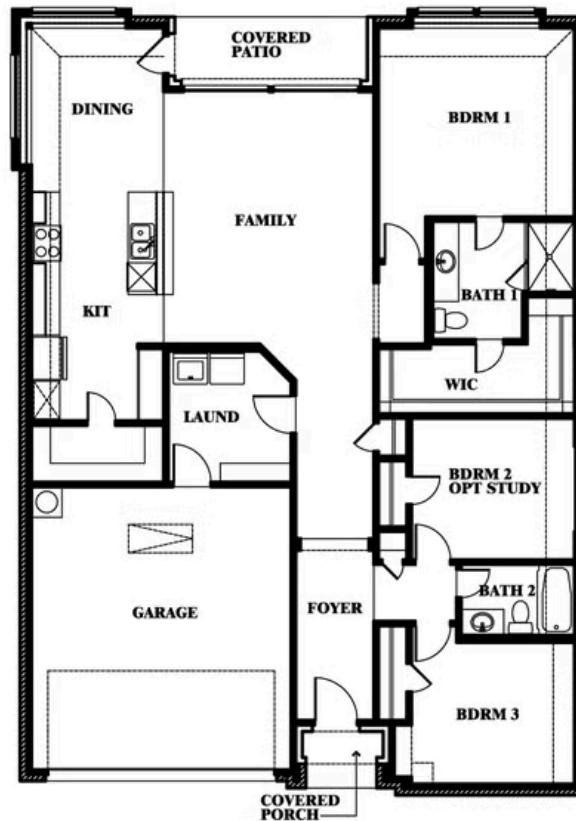

Camellia

ARROWBROOKE ELEMENTS

2200 BROKEN ARROW DRIVE, AUBREY, TX 76227

Camellia

This brochure is for general informational purposes and is to be used as a guide only. Changes may be made during the development process and floorplans, dimensions, fixtures, fittings, finishes and specifications are subject to change without notice. Window placement, balcony configuration, wardrobe sizes and living areas may vary slightly within each plan type. EQUAL HOUSING OPPORTUNITY

Document generated Mar 30, 2025. Prices, plans, square footage, features and materials are subject to change at any time without notice and vary among communities. Listed prices are for informational purposes only, are not binding, and do not create any contractual obligation(s). The price of any home is dependent on numerous factors, all of which are unique to a specific home, and is not guaranteed until specified in a binding contract. Pricing of elevations and additional optional beds/baths vary per plan. Some plans require a premium homesite. Please ask the Community Manager for details. Renderings of homes are artist concepts and may not reflect exact colors and materials.