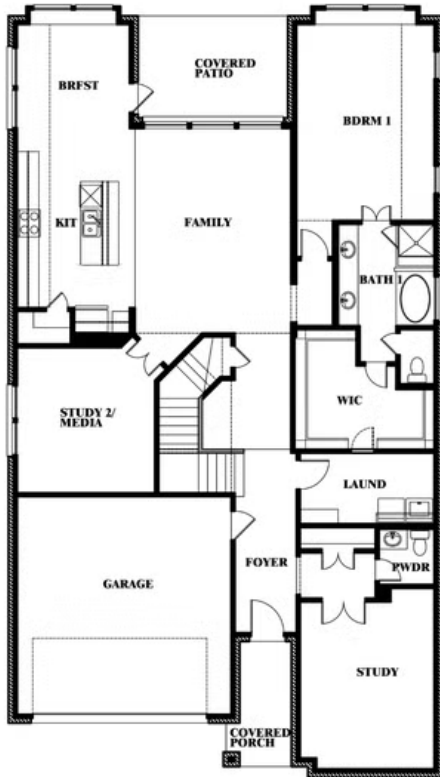

Rose

CLASSIC SERIES

ARROWBROOKE CLASSIC 60

2200 BROKEN ARROW DRIVE, AUBREY, TX 76227

HOMES FROM

\$660,990

3,359
SQUARE FEET

4
BEDROOMS

3.5
BATHROOMS

2
CAR GARAGE

ELEVATION A

ELEVATION AS

ELEVATION AS

ELEVATION B

ELEVATION B

ELEVATION C

ELEVATION C

ELEVATION D

ELEVATION D

Rose

ROSE FLOOR PLAN

ARROWBROOKE CLASSIC 60

2200 BROKEN ARROW DRIVE, AUBREY, TX 76227

Rose

Rose

ARROWBROOKE CLASSIC 60

2200 BROKEN ARROW DRIVE, AUBREY, TX 76227

ROSE FLOOR PLAN WITH OPTIONAL BED & BATH AT STUDY

Rose Opt. Bed & Bath at Study

This brochure is for general informational purposes and is to be used as a guide only. Changes may be made during the development process and floorplans, dimensions, fixtures, fittings, finishes and specifications are subject to change without notice. Window placement, balcony configuration, wardrobe sizes and living areas may vary slightly within each plan type. EQUAL HOUSING OPPORTUNITY