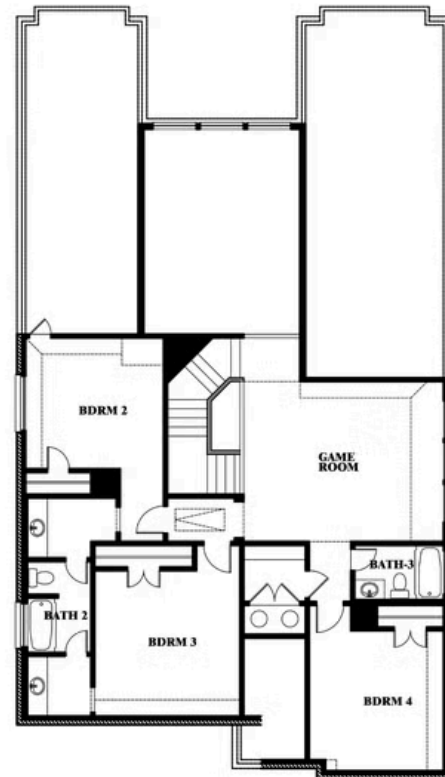

Rose

HOMES FROM
\$660,990

CLASSIC SERIES

ARROWBROOKE CLASSIC 60

2200 BROKEN ARROW DRIVE, AUBREY, TX 76227

3,359
SQUARE FEET

4
BEDROOMS

3.5
BATHROOMS

2
CAR GARAGE

ELEVATION A

ELEVATION AS

ELEVATION AS

ELEVATION B

ELEVATION B

ELEVATION C

ELEVATION C

ELEVATION D

ELEVATION D

Rose

ROSE FLOOR PLAN

ARROWBROOKE CLASSIC 60

2200 BROKEN ARROW DRIVE, AUBREY, TX 76227

Rose

This brochure is for general informational purposes and is to be used as a guide only. Changes may be made during the development process and floorplans, dimensions, fixtures, fittings, finishes and specifications are subject to change without notice. Window placement, balcony configuration, wardrobe sizes and living areas may vary slightly within each plan type. EQUAL HOUSING OPPORTUNITY

Rose

ARROWBROOKE CLASSIC 60

2200 BROKEN ARROW DRIVE, AUBREY, TX 76227

ROSE FLOOR PLAN WITH OPTIONAL BED & BATH AT STUDY

Rose
Opt. Bed & Bath at Study

This brochure is for general informational purposes and is to be used as a guide only. Changes may be made during the development process and floorplans, dimensions, fixtures, fittings, finishes and specifications are subject to change without notice. Window placement, balcony configuration, wardrobe sizes and living areas may vary slightly within each plan type. EQUAL HOUSING OPPORTUNITY