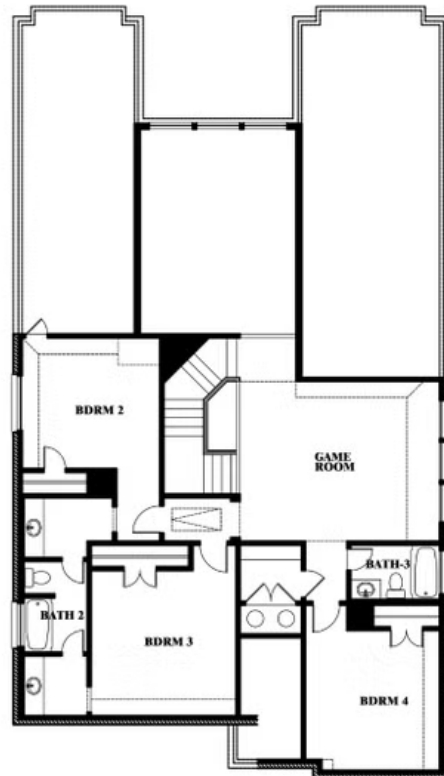

ELEVATION C

ELEVATION D

ELEVATION D

Rose

ROSE FLOOR PLAN

ARROWBROOKE CLASSIC 60

2200 BROKEN ARROW DRIVE, AUBREY, TX 76227

Rose

Rose

ARROWBROOKE CLASSIC 60

2200 BROKEN ARROW DRIVE, AUBREY, TX 76227

ROSE FLOOR PLAN WITH OPTIONAL BED & BATH AT STUDY

Rose Opt. Bed & Bath at Study

This brochure is for general informational purposes and is to be used as a guide only. Changes may be made during the development process and floorplans, dimensions, fixtures, fittings, finishes and specifications are subject to change without notice. Window placement, balcony configuration, wardrobe sizes and living areas may vary slightly within each plan type. EQUAL HOUSING OPPORTUNITY