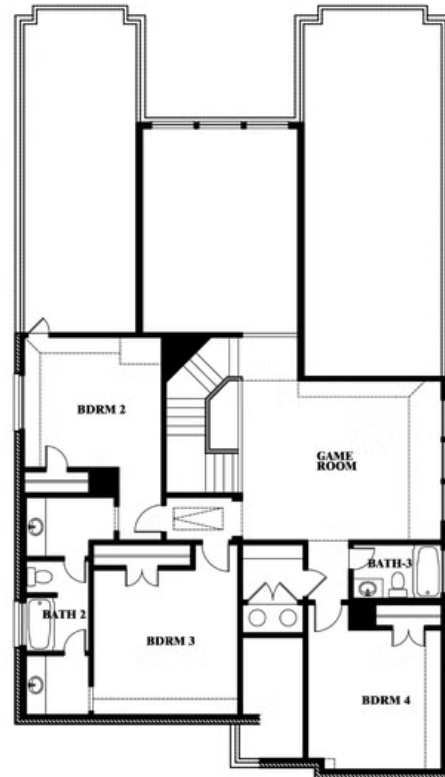

3.5
BATHROOMS

2
CAR GARAGE

ELEVATION A

ELEVATION AS

ELEVATION AS

ELEVATION B

ELEVATION B

ELEVATION C

ELEVATION C

ELEVATION D

ELEVATION D

Rose

ROSE FLOOR PLAN

ARROWBROOKE CLASSIC 60

2200 BROKEN ARROW DRIVE, AUBREY, TX 76227

Rose

This brochure is for general informational purposes and is to be used as a guide only. Changes may be made during the development process and floorplans, dimensions, fixtures, fittings, finishes and specifications are subject to change without notice. Window placement, balcony configuration, wardrobe sizes and living areas may vary slightly within each plan type. EQUAL HOUSING OPPORTUNITY

Rose

ARROWBROOKE CLASSIC 60

2200 BROKEN ARROW DRIVE, AUBREY, TX 76227

ROSE FLOOR PLAN WITH OPTIONAL BED & BATH AT STUDY

Rose Opt. Bed & Bath at Study

This brochure is for general informational purposes and is to be used as a guide only. Changes may be made during the development process and floorplans, dimensions, fixtures, fittings, finishes and specifications are subject to change without notice. Window placement, balcony configuration, wardrobe sizes and living areas may vary slightly within each plan type. EQUAL HOUSING OPPORTUNITY