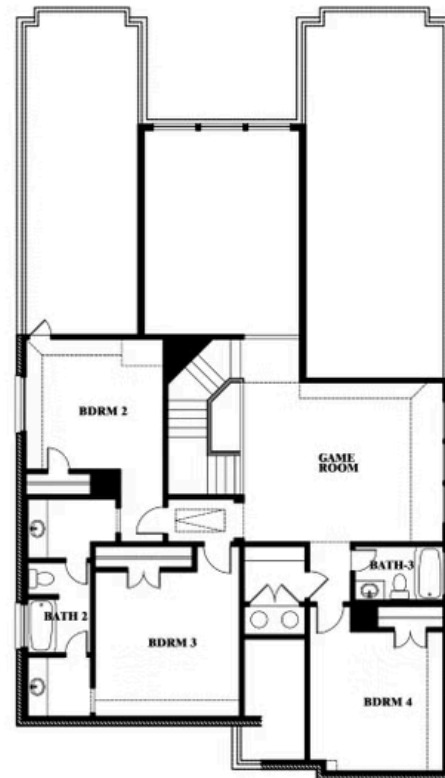

Rose

HOMES FROM
\$660,990

CLASSIC SERIES

ARROWBROOKE CLASSIC 60

2200 BROKEN ARROW DRIVE, AUBREY, TX 76227

3,359
SQUARE FEET

4
BEDROOMS

3.5
BATHROOMS

ELEVATION D

ELEVATION D

Rose

ROSE FLOOR PLAN

ARROWBROOKE CLASSIC 60

2200 BROKEN ARROW DRIVE, AUBREY, TX 76227

Rose

This brochure is for general informational purposes and is to be used as a guide only. Changes may be made during the development process and floorplans, dimensions, fixtures, fittings, finishes and specifications are subject to change without notice. Window placement, balcony configuration, wardrobe sizes and living areas may vary slightly within each plan type. EQUAL HOUSING OPPORTUNITY

Rose

ARROWBROOKE CLASSIC 60

2200 BROKEN ARROW DRIVE, AUBREY, TX 76227

ROSE FLOOR PLAN WITH OPTIONAL BED & BATH AT STUDY

Rose
Opt. Bed & Bath at Study

This brochure is for general informational purposes and is to be used as a guide only. Changes may be made during the development process and floorplans, dimensions, fixtures, fittings, finishes and specifications are subject to change without notice. Window placement, balcony configuration, wardrobe sizes and living areas may vary slightly within each plan type. EQUAL HOUSING OPPORTUNITY