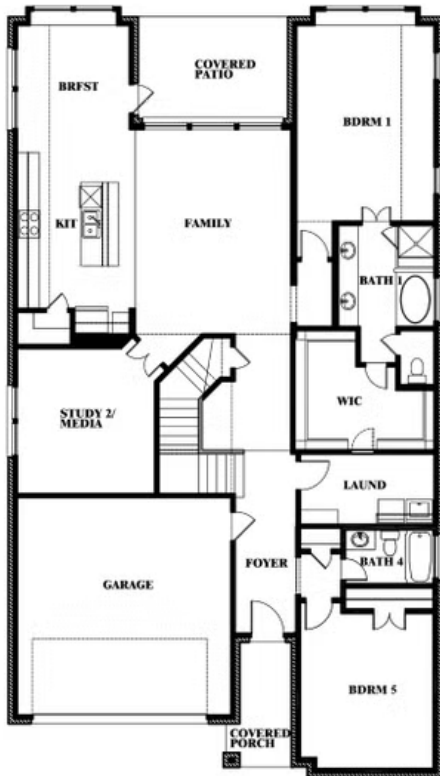

Rose

CLASSIC SERIES

ARROWBROOKE CLASSIC 60

2200 BROKEN ARROW DRIVE, AUBREY, TX 76227

HOMES FROM

\$660,990

3,359
SQUARE FEET

4
BEDROOMS

3.5
BATHROOMS

2
CAR GARAGE

ELEVATION A

ELEVATION AS

ELEVATION AS

ELEVATION B

ELEVATION B

ELEVATION C

ELEVATION C

ELEVATION D

ELEVATION D

Rose

ROSE FLOOR PLAN

ARROWBROOKE CLASSIC 60

2200 BROKEN ARROW DRIVE, AUBREY, TX 76227

Rose

Rose

ARROWBROOKE CLASSIC 60

2200 BROKEN ARROW DRIVE, AUBREY, TX 76227

ROSE FLOOR PLAN WITH OPTIONAL BED & BATH AT STUDY

Rose Opt. Bed & Bath at Study

This brochure is for general informational purposes and is to be used as a guide only. Changes may be made during the development process and floorplans, dimensions, fixtures, fittings, finishes and specifications are subject to change without notice. Window placement, balcony configuration, wardrobe sizes and living areas may vary slightly within each plan type. EQUAL HOUSING OPPORTUNITY