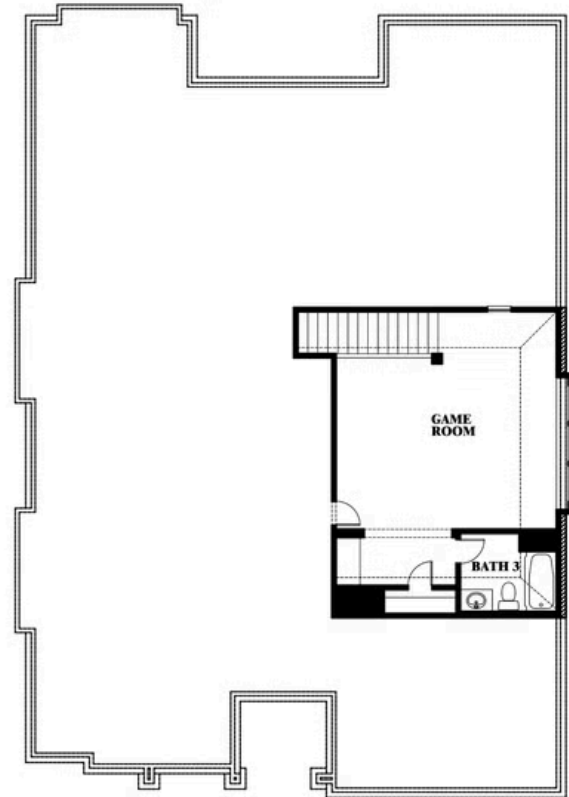

Carolina II

HOMES FROM
\$604,990

CLASSIC SERIES

ARROWBROOKE CLASSIC 60

2200 BROKEN ARROW DRIVE, AUBREY, TX 76227

2,771
SQUARE FEET

3
BEDROOMS

3.0
BATHROOMS

2
CAR GARAGE

ELEVATION D

ELEVATION A

ELEVATION A

ELEVATION AS

ELEVATION AS

ELEVATION C

ELEVATION C

ELEVATION E

ELEVATION E

ELEVATION F

ELEVATION F

Carolina II

ARROWBROOKE CLASSIC 60

2200 BROKEN ARROW DRIVE, AUBREY, TX 76227

Carolina II

Carolina II

ARROWBROOKE CLASSIC 60

2200 BROKEN ARROW DRIVE, AUBREY, TX 76227

Carolina II with Media Room

This brochure is for general informational purposes and is to be used as a guide only. Changes may be made during the development process and floorplans, dimensions, fixtures, fittings, finishes and specifications are subject to change without notice. Window placement, balcony configuration, wardrobe sizes and living areas may vary slightly within each plan type. EQUAL HOUSING OPPORTUNITY