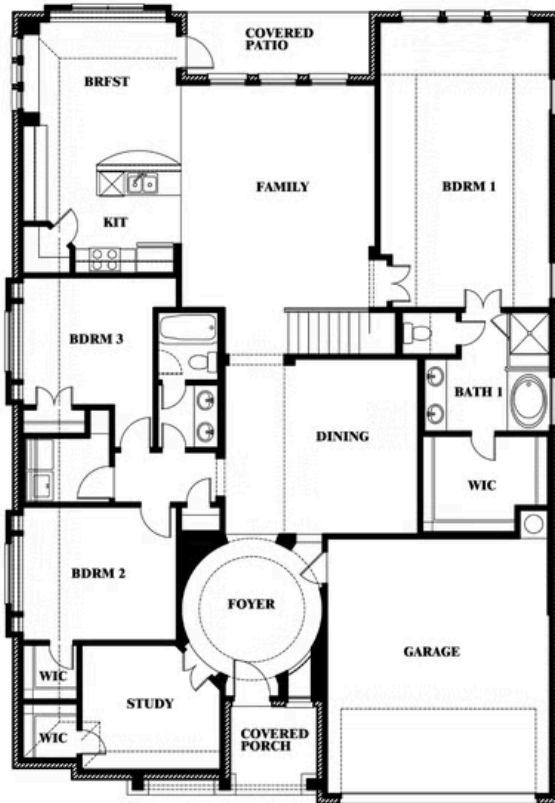

This brochure is for general informational purposes and is to be used as a guide only. Changes may be made during the development process and floorplans, dimensions, fixtures, fittings, finishes and specifications are subject to change without notice. Window placement, balcony configuration, wardrobe sizes and living areas may vary slightly within each plan type. EQUAL HOUSING OPPORTUNITY

Carolina II

ARROWBROOKE CLASSIC 60

2200 BROKEN ARROW DRIVE, AUBREY, TX 76227

Carolina II with Media Room

This brochure is for general informational purposes and is to be used as a guide only. Changes may be made during the development process and floorplans, dimensions, fixtures, fittings, finishes and specifications are subject to change without notice. Window placement, balcony configuration, wardrobe sizes and living areas may vary slightly within each plan type. EQUAL HOUSING OPPORTUNITY