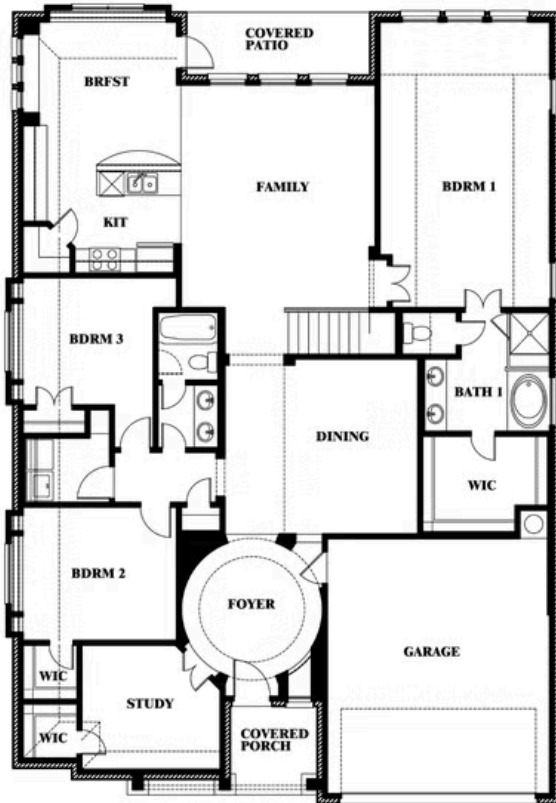

2
CAR GARAGE

ELEVATION D

ELEVATION A

ELEVATION A

ELEVATION AS

ELEVATION AS

ELEVATION C

ELEVATION C

ELEVATION E

ELEVATION E

ELEVATION F

ELEVATION F

Carolina II

ARROWBROOKE CLASSIC 60

2200 BROKEN ARROW DRIVE, AUBREY, TX 76227

Carolina II

This brochure is for general informational purposes and is to be used as a guide only. Changes may be made during the development process and floorplans, dimensions, fixtures, fittings, finishes and specifications are subject to change without notice. Window placement, balcony configuration, wardrobe sizes and living areas may vary slightly within each plan type. EQUAL HOUSING OPPORTUNITY

Carolina II

ARROWBROOKE CLASSIC 60

2200 BROKEN ARROW DRIVE, AUBREY, TX 76227

Carolina II with Media Room

This brochure is for general informational purposes and is to be used as a guide only. Changes may be made during the development process and floorplans, dimensions, fixtures, fittings, finishes and specifications are subject to change without notice. Window placement, balcony configuration, wardrobe sizes and living areas may vary slightly within each plan type. EQUAL HOUSING OPPORTUNITY