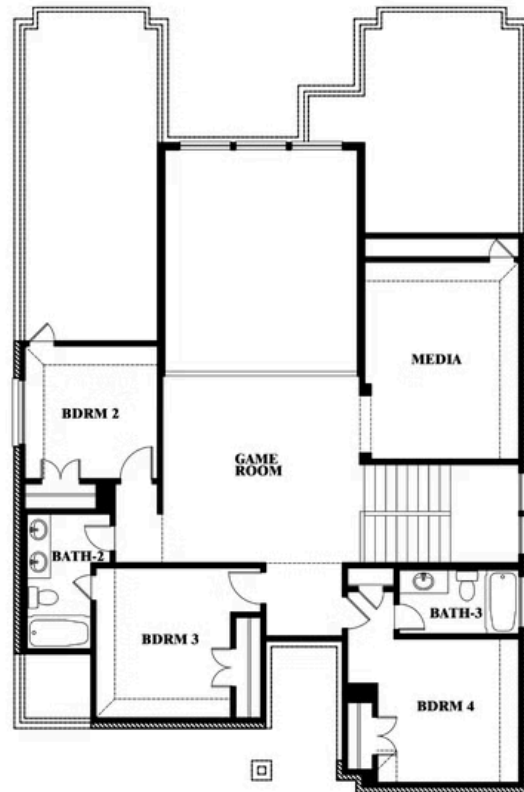

Violet IV

HOMES FROM
\$594,990

CLASSIC SERIES

ARROWBROOKE CLASSIC 50

2200 BROKEN ARROW DRIVE, AUBREY, TX 76227

2,838
SQUARE FEET

4
BEDROOMS

3.5
BATHROOMS

2
CAR GARAGE

ELEVATION A

ELEVATION AS

ELEVATION AS

ELEVATION B

ELEVATION B

ELEVATION C

ELEVATION C

ELEVATION D

ELEVATION D

Violet IV

VIOLET IV FLOOR PLAN

ARROWBROOKE CLASSIC 50

2200 BROKEN ARROW DRIVE, AUBREY, TX 76227

Violet IV

This brochure is for general informational purposes and is to be used as a guide only. Changes may be made during the development process and floorplans, dimensions, fixtures, fittings, finishes and specifications are subject to change without notice. Window placement, balcony configuration, wardrobe sizes and living areas may vary slightly within each plan type. EQUAL HOUSING OPPORTUNITY

Violet IV

ARROWBROOKE CLASSIC 50

2200 BROKEN ARROW DRIVE, AUBREY, TX 76227

VIOLET IV FLOOR PLAN WITH OPTIONAL BEDROOM AT STUDY

Violet IV Opt. Bed 5 & Bath 4 at Study

This brochure is for general informational purposes and is to be used as a guide only. Changes may be made during the development process and floorplans, dimensions, fixtures, fittings, finishes and specifications are subject to change without notice. Window placement, balcony configuration, wardrobe sizes and living areas may vary slightly within each plan type. EQUAL HOUSING OPPORTUNITY