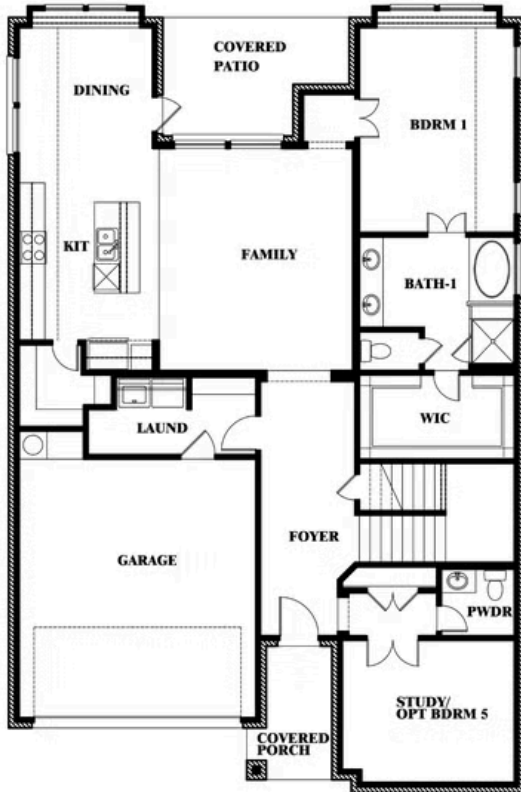

Violet IV

HOMES FROM
\$594,990

CLASSIC SERIES

ARROWBROOKE CLASSIC 50

2200 BROKEN ARROW DRIVE, AUBREY, TX 76227

2,838
SQUARE FEET

4
BEDROOMS

3.5
BATHROOMS

2
CAR GARAGE

ELEVATION A

ELEVATION AS

ELEVATION AS

ELEVATION B

ELEVATION B

ELEVATION C

ELEVATION C

ELEVATION D

ELEVATION D

Violet IV

VIOLET IV FLOOR PLAN

ARROWBROOKE CLASSIC 50

2200 BROKEN ARROW DRIVE, AUBREY, TX 76227

Violet IV

This brochure is for general informational purposes and is to be used as a guide only. Changes may be made during the development process and floorplans, dimensions, fixtures, fittings, finishes and specifications are subject to change without notice. Window placement, balcony configuration, wardrobe sizes and living areas may vary slightly within each plan type. EQUAL HOUSING OPPORTUNITY

Violet IV

ARROWBROOKE CLASSIC 50

2200 BROKEN ARROW DRIVE, AUBREY, TX 76227

VIOLET IV FLOOR PLAN WITH OPTIONAL BEDROOM AT STUDY

Violet IV Opt. Bed 5 & Bath 4 at Study

This brochure is for general informational purposes and is to be used as a guide only. Changes may be made during the development process and floorplans, dimensions, fixtures, fittings, finishes and specifications are subject to change without notice. Window placement, balcony configuration, wardrobe sizes and living areas may vary slightly within each plan type. EQUAL HOUSING OPPORTUNITY