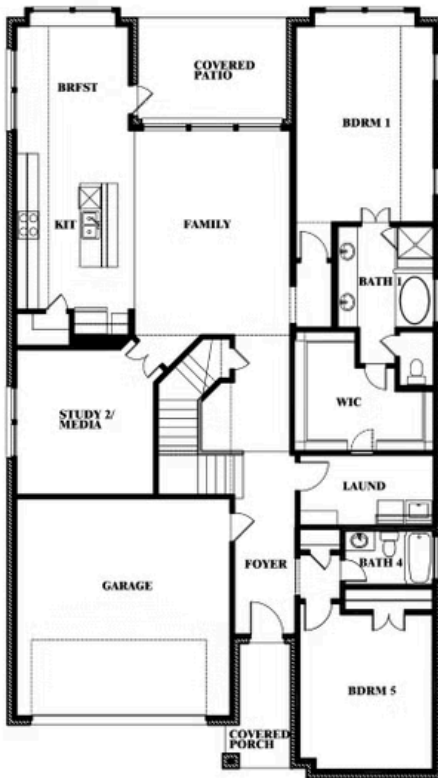

Rose

HOMES FROM
\$630,990

CLASSIC SERIES

ARROWBROOKE CLASSIC 50

2200 BROKEN ARROW DRIVE, AUBREY, TX 76227

3,359
SQUARE FEET

4
BEDROOMS

3.5
BATHROOMS

ELEVATION D

ELEVATION D

Rose

ROSE FLOOR PLAN

ARROWBROOKE CLASSIC 50
2200 BROKEN ARROW DRIVE, AUBREY, TX 76227

Rose

This brochure is for general informational purposes and is to be used as a guide only. Changes may be made during the development process and floorplans, dimensions, fixtures, fittings, finishes and specifications are subject to change without notice. Window placement, balcony configuration, wardrobe sizes and living areas may vary slightly within each plan type. EQUAL HOUSING OPPORTUNITY

Rose

ARROWBROOKE CLASSIC 50

2200 BROKEN ARROW DRIVE, AUBREY, TX 76227

ROSE FLOOR PLAN WITH OPTIONAL BED & BATH AT STUDY

Rose
Opt. Bed & Bath at Study

This brochure is for general informational purposes and is to be used as a guide only. Changes may be made during the development process and floorplans, dimensions, fixtures, fittings, finishes and specifications are subject to change without notice. Window placement, balcony configuration, wardrobe sizes and living areas may vary slightly within each plan type. EQUAL HOUSING OPPORTUNITY