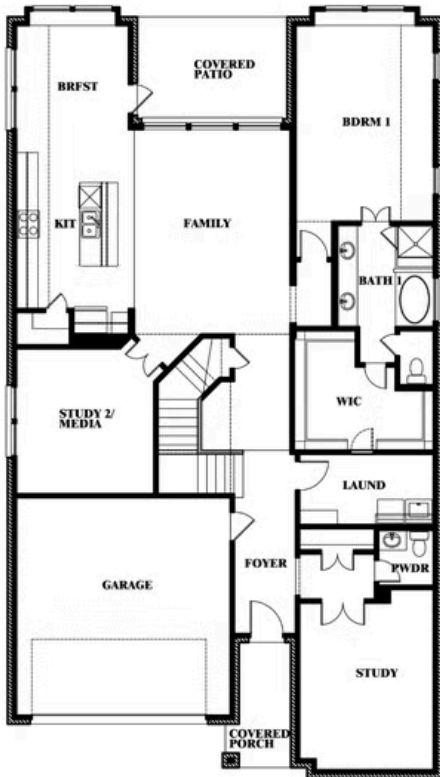

Rose

HOMES FROM
\$630,990

CLASSIC SERIES

ARROWBROOKE CLASSIC 50

2200 BROKEN ARROW DRIVE, AUBREY, TX 76227

3,359
SQUARE FEET

4
BEDROOMS

3.5
BATHROOMS

2
CAR GARAGE

ELEVATION A

ELEVATION AS

ELEVATION AS

ELEVATION B

ELEVATION B

ELEVATION C

ELEVATION C

ELEVATION D

ELEVATION D

Rose

ROSE FLOOR PLAN

ARROWBROOKE CLASSIC 50
2200 BROKEN ARROW DRIVE, AUBREY, TX 76227

Rose

This brochure is for general informational purposes and is to be used as a guide only. Changes may be made during the development process and floorplans, dimensions, fixtures, fittings, finishes and specifications are subject to change without notice. Window placement, balcony configuration, wardrobe sizes and living areas may vary slightly within each plan type. EQUAL HOUSING OPPORTUNITY

Rose

ARROWBROOKE CLASSIC 50

2200 BROKEN ARROW DRIVE, AUBREY, TX 76227

ROSE FLOOR PLAN WITH OPTIONAL BED & BATH AT STUDY

Rose
Opt. Bed & Bath at Study

This brochure is for general informational purposes and is to be used as a guide only. Changes may be made during the development process and floorplans, dimensions, fixtures, fittings, finishes and specifications are subject to change without notice. Window placement, balcony configuration, wardrobe sizes and living areas may vary slightly within each plan type. EQUAL HOUSING OPPORTUNITY