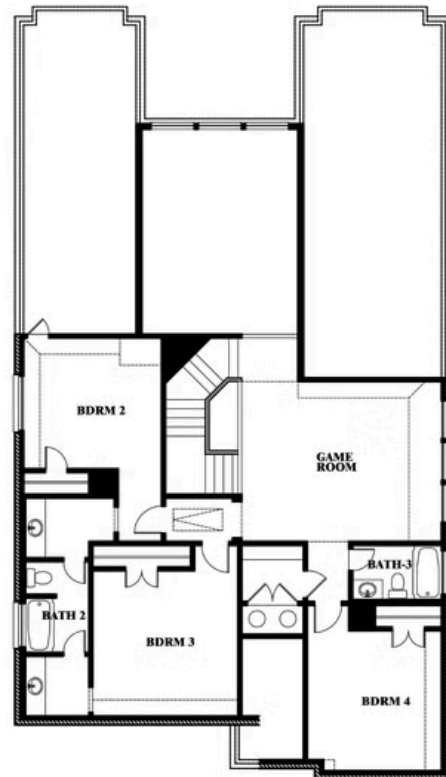

Rose

HOMES FROM
\$630,990

CLASSIC SERIES

ARROWBROOKE CLASSIC 50

2200 BROKEN ARROW DRIVE, AUBREY, TX 76227

3,359
SQUARE FEET

4
BEDROOMS

3.5
BATHROOMS

2
CAR GARAGE

ELEVATION A

ELEVATION AS

ELEVATION AS

ELEVATION B

ELEVATION B

ELEVATION C

ELEVATION C

ELEVATION D

ELEVATION D

Rose

ROSE FLOOR PLAN

ARROWBROOKE CLASSIC 50
2200 BROKEN ARROW DRIVE, AUBREY, TX 76227

Rose

This brochure is for general informational purposes and is to be used as a guide only. Changes may be made during the development process and floorplans, dimensions, fixtures, fittings, finishes and specifications are subject to change without notice. Window placement, balcony configuration, wardrobe sizes and living areas may vary slightly within each plan type. EQUAL HOUSING OPPORTUNITY

Rose

ARROWBROOKE CLASSIC 50

2200 BROKEN ARROW DRIVE, AUBREY, TX 76227

ROSE FLOOR PLAN WITH OPTIONAL BED & BATH AT STUDY

Rose
Opt. Bed & Bath at Study

This brochure is for general informational purposes and is to be used as a guide only. Changes may be made during the development process and floorplans, dimensions, fixtures, fittings, finishes and specifications are subject to change without notice. Window placement, balcony configuration, wardrobe sizes and living areas may vary slightly within each plan type. EQUAL HOUSING OPPORTUNITY