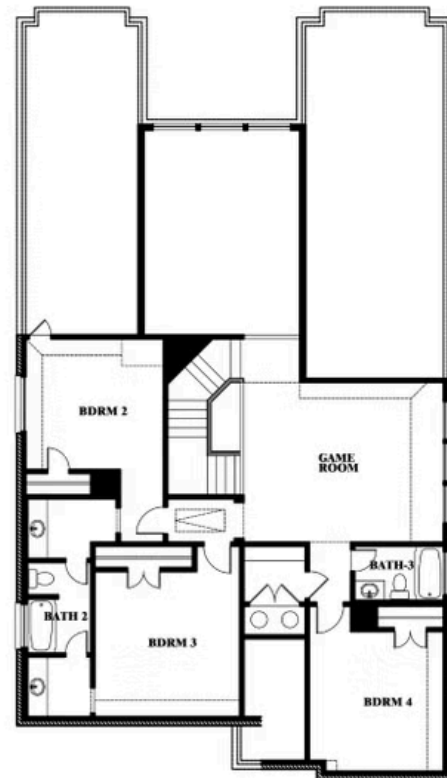

Rose

HOMES FROM
\$630,990

CLASSIC SERIES

ARROWBROOKE CLASSIC 50

2200 BROKEN ARROW DRIVE, AUBREY, TX 76227

3,359
SQUARE FEET

4
BEDROOMS

3.5
BATHROOMS

ELEVATION D

ELEVATION D

Rose

ROSE FLOOR PLAN

ARROWBROOKE CLASSIC 50
2200 BROKEN ARROW DRIVE, AUBREY, TX 76227

Rose

This brochure is for general informational purposes and is to be used as a guide only. Changes may be made during the development process and floorplans, dimensions, fixtures, fittings, finishes and specifications are subject to change without notice. Window placement, balcony configuration, wardrobe sizes and living areas may vary slightly within each plan type. EQUAL HOUSING OPPORTUNITY

Rose

ARROWBROOKE CLASSIC 50

2200 BROKEN ARROW DRIVE, AUBREY, TX 76227

ROSE FLOOR PLAN WITH OPTIONAL BED & BATH AT STUDY

Rose
Opt. Bed & Bath at Study

This brochure is for general informational purposes and is to be used as a guide only. Changes may be made during the development process and floorplans, dimensions, fixtures, fittings, finishes and specifications are subject to change without notice. Window placement, balcony configuration, wardrobe sizes and living areas may vary slightly within each plan type. EQUAL HOUSING OPPORTUNITY