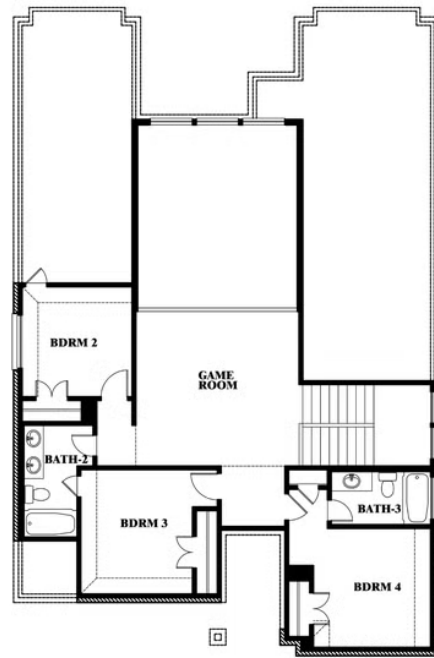

Violet III

VIOLET III FLOOR PLAN

WEST CROSSING

809 TWIN PINE COURT, ANNA, TX 75409

Violet III