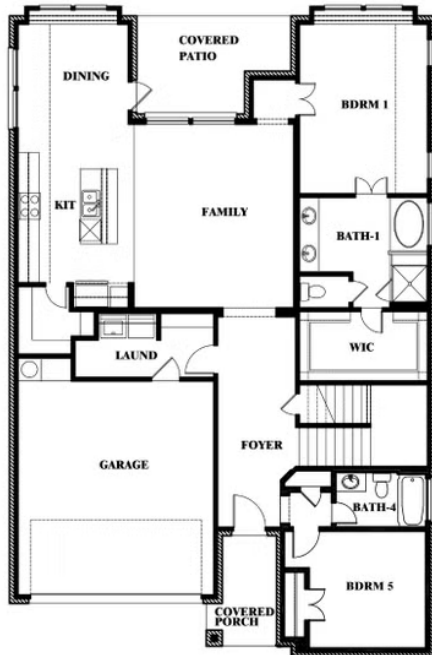

Violet III

WEST CROSSING

809 TWIN PINE COURT, ANNA, TX 75409

VIOLET III FLOOR PLAN WITH BEDROOM AT STUDY

Violet III
Opt. Bed 5 & Bath 4 at Study