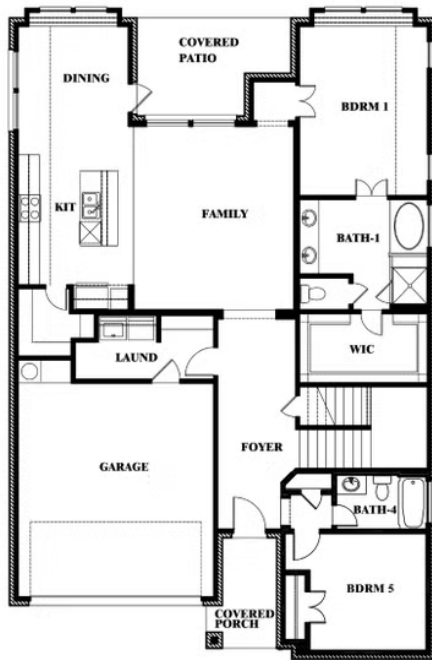

Violet II

WEST CROSSING

809 TWIN PINE COURT, ANNA, TX 75409

VIOLET II FLOOR PLAN WITH OPTIONAL BEDROOM AT STUDY

Violet II Opt. Bed 5 & Bath 4 at Study