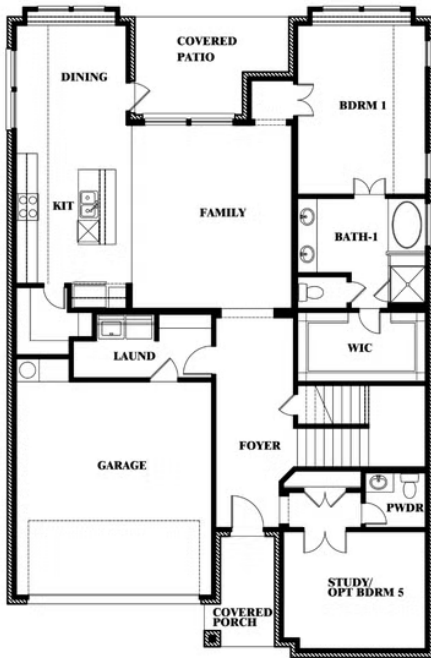

Violet II

VIOLET II FLOOR PLAN

WEST CROSSING

809 TWIN PINE COURT, ANNA, TX 75409

Violet II