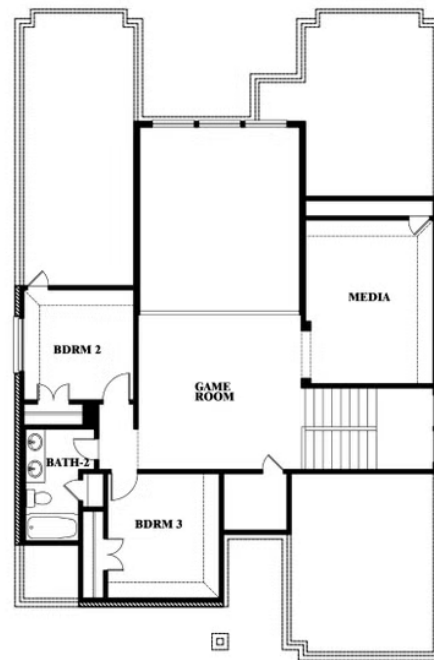

Violet II

WEST CROSSING

809 TWIN PINE COURT, ANNA, TX 75409

VIOLET II FLOOR PLAN WITH OPTIONAL BEDROOM AT STUDY

Violet II Opt. Bed 5 & Bath 4 at Study