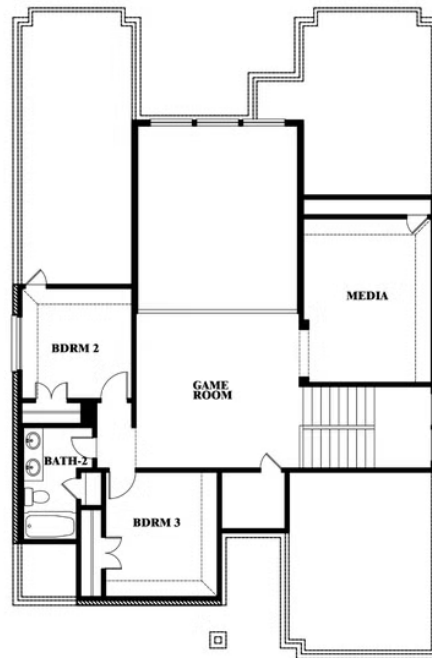

ELEVATION B

ELEVATION B

ELEVATION C

Violet II

VIOLET II FLOOR PLAN

WEST CROSSING

809 TWIN PINE COURT, ANNA, TX 75409

Violet II