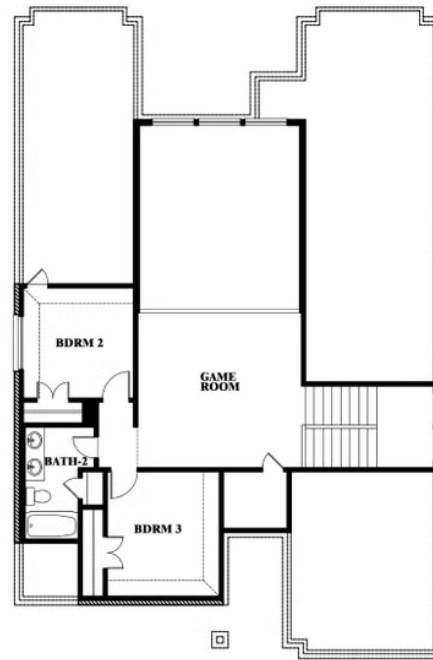

Violet

WEST CROSSING

809 TWIN PINE COURT, ANNA, TX 75409

VIOLET FLOOR PLAN WITH OPTIONAL BEDROOM AT STUDY

Violet
Opt. Bed 5 & Bath 4 at Study