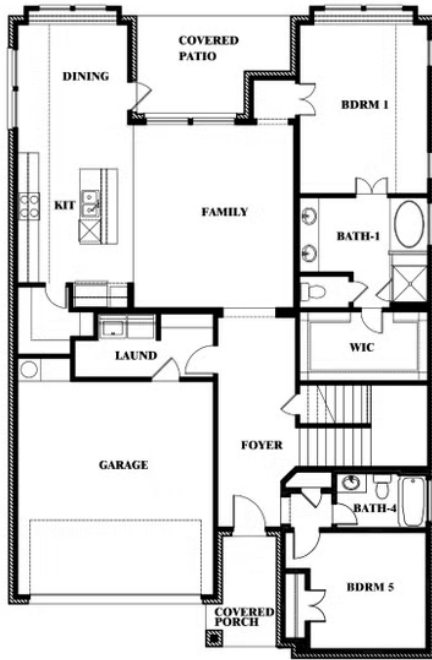

Violet

WEST CROSSING

809 TWIN PINE COURT, ANNA, TX 75409

VIOLET FLOOR PLAN WITH OPTIONAL BEDROOM AT STUDY

Violet
Opt. Bed 5 & Bath 4 at Study