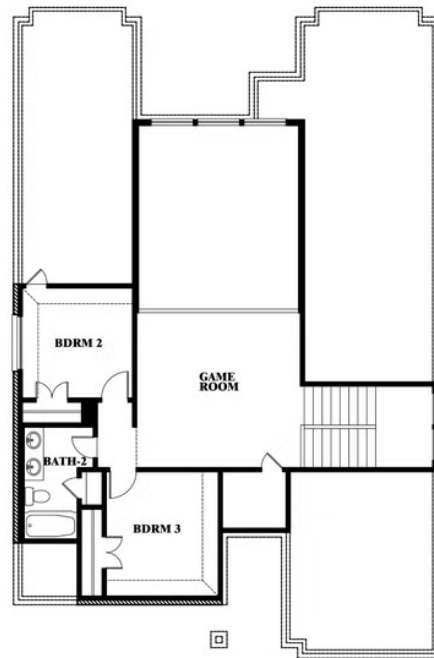

Violet

VIOLET FLOOR PLAN

WEST CROSSING

809 TWIN PINE COURT, ANNA, TX 75409

Violet