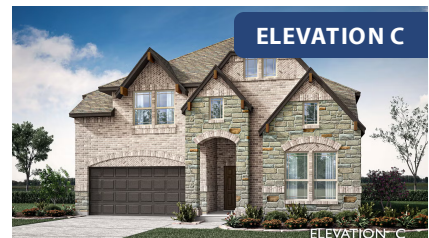

# Violet

HOMES FROM  
**\$478,990**

CLASSIC SERIES

## WEST CROSSING

809 TWIN PINE COURT, ANNA, TX 75409

**2,381**  
SQUARE FEET

**3**  
BEDROOMS

**2.5**  
BATHROOMS

**2**  
CAR GARAGE

**ELEVATION A**

**ELEVATION AS**

ELEVATION AS

**ELEVATION B**

ELEVATION B

**ELEVATION C**

ELEVATION C

**ELEVATION D**

ELEVATION D