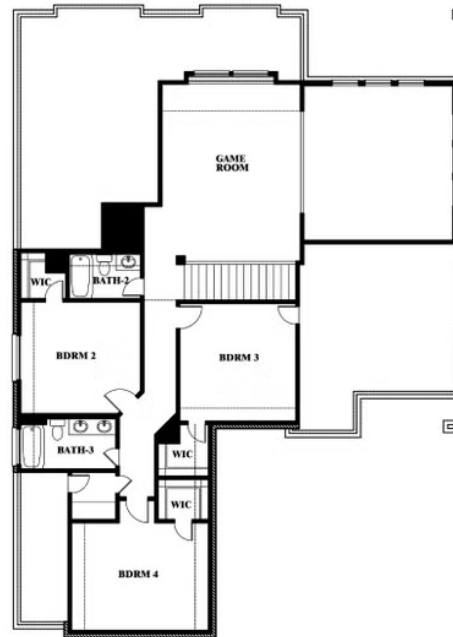

Spring Cress

WEST CROSSING

809 TWIN PINE COURT, ANNA, TX 75409

Spring Cress Opt. Bed 5 & Bath 4 at Dining