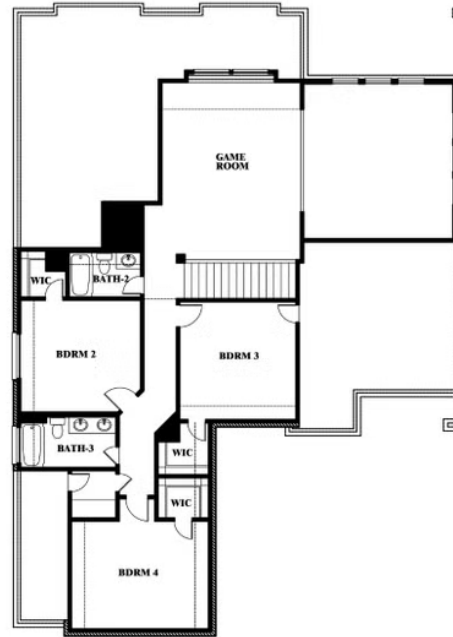

Spring Cress

WEST CROSSING

809 TWIN PINE COURT, ANNA, TX 75409

Spring Cress Opt. Mini Garage at Dining