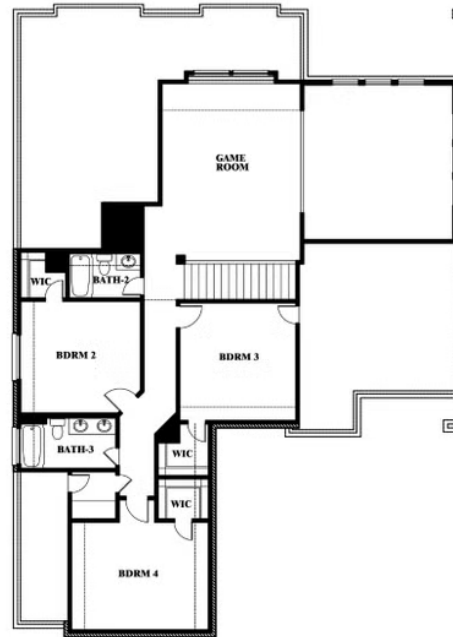

Spring Cress

WEST CROSSING

809 TWIN PINE COURT, ANNA, TX 75409

Spring Cress Opt. Bed 6 & Bath 5 at Media