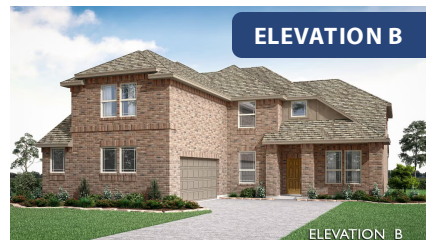

# Spring Cress

HOMES FROM  
**\$549,990**

CLASSIC SERIES

## WEST CROSSING

809 TWIN PINE COURT, ANNA, TX 75409

**3,519**  
SQUARE FEET

**4**  
BEDROOMS

**3.5**  
BATHROOMS

**2**  
CAR GARAGE