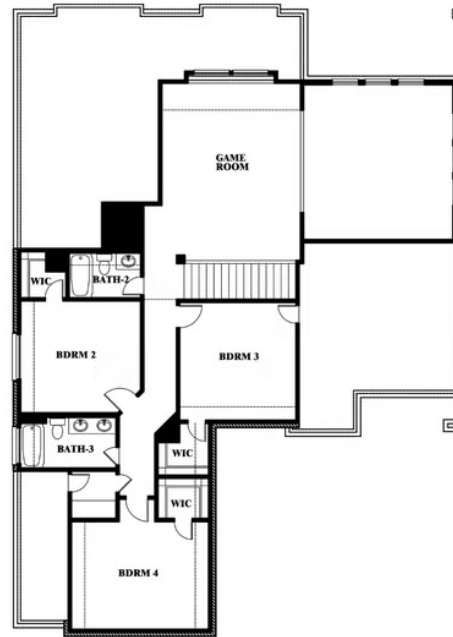

Spring Cress

WEST CROSSING

809 TWIN PINE COURT, ANNA, TX 75409

Spring Cress