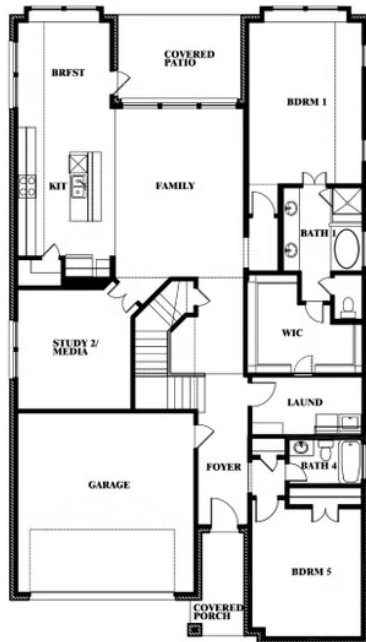

Rose III

WEST CROSSING

809 TWIN PINE COURT, ANNA, TX 75409

ROSE III FLOOR PLAN WITH OPTIONAL BED & BATH AT STUDY

Rose III
Opt. Bed & Bath at Study