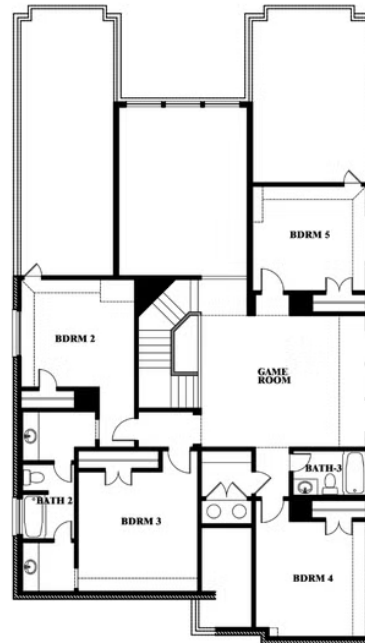

ELEVATION B

ELEVATION B

ELEVATION C

Rose III

ROSE III FLOOR PLAN

WEST CROSSING

809 TWIN PINE COURT, ANNA, TX 75409

Rose III