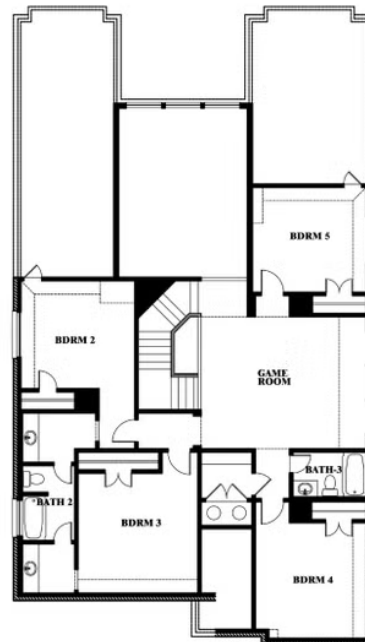

Rose III

WEST CROSSING

809 TWIN PINE COURT, ANNA, TX 75409

ROSE III FLOOR PLAN WITH OPTIONAL BED & BATH AT STUDY

Rose III
Opt. Bed & Bath at Study