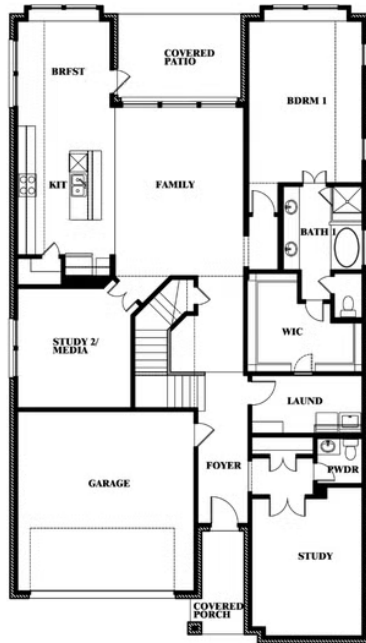

Rose III

ROSE III FLOOR PLAN

WEST CROSSING

809 TWIN PINE COURT, ANNA, TX 75409

Rose III